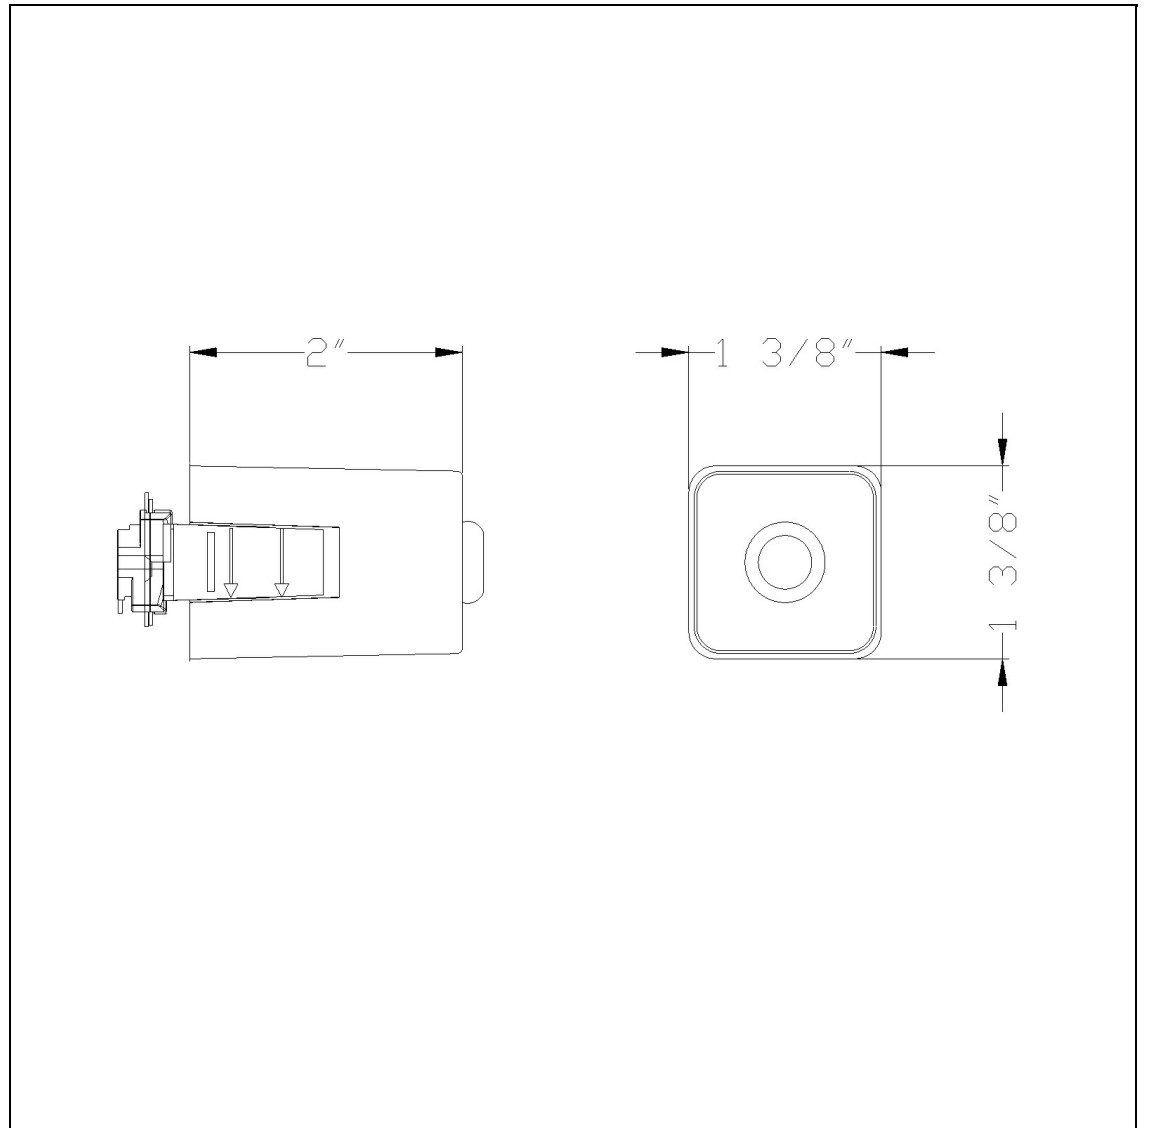

Product No. **HT-PN-ADOPT-BK**

Description

Line Voltage Pendant Track Adopter For Ht Track System
Durable Metal Construction
pendant cord adapter
8 lbs
100 Watts
Ships in one Carton
Ships in one Carton

Technical Specifications

UPC	020193067284
Wattage	N/A
CRI	N/A
Lumen	N/A
Switch Type	Track
Bulb Base	Metal
Number of Lights	1
Color	Black
Base Color	Black

Carton 1 Dimensions	8.50 x 12.80 x 15.90
Carton 2 Dimensions	0.00 x 0.00 x 15.90
Package Dimensions	L: 15.90 W: 12.80 H: 8.50