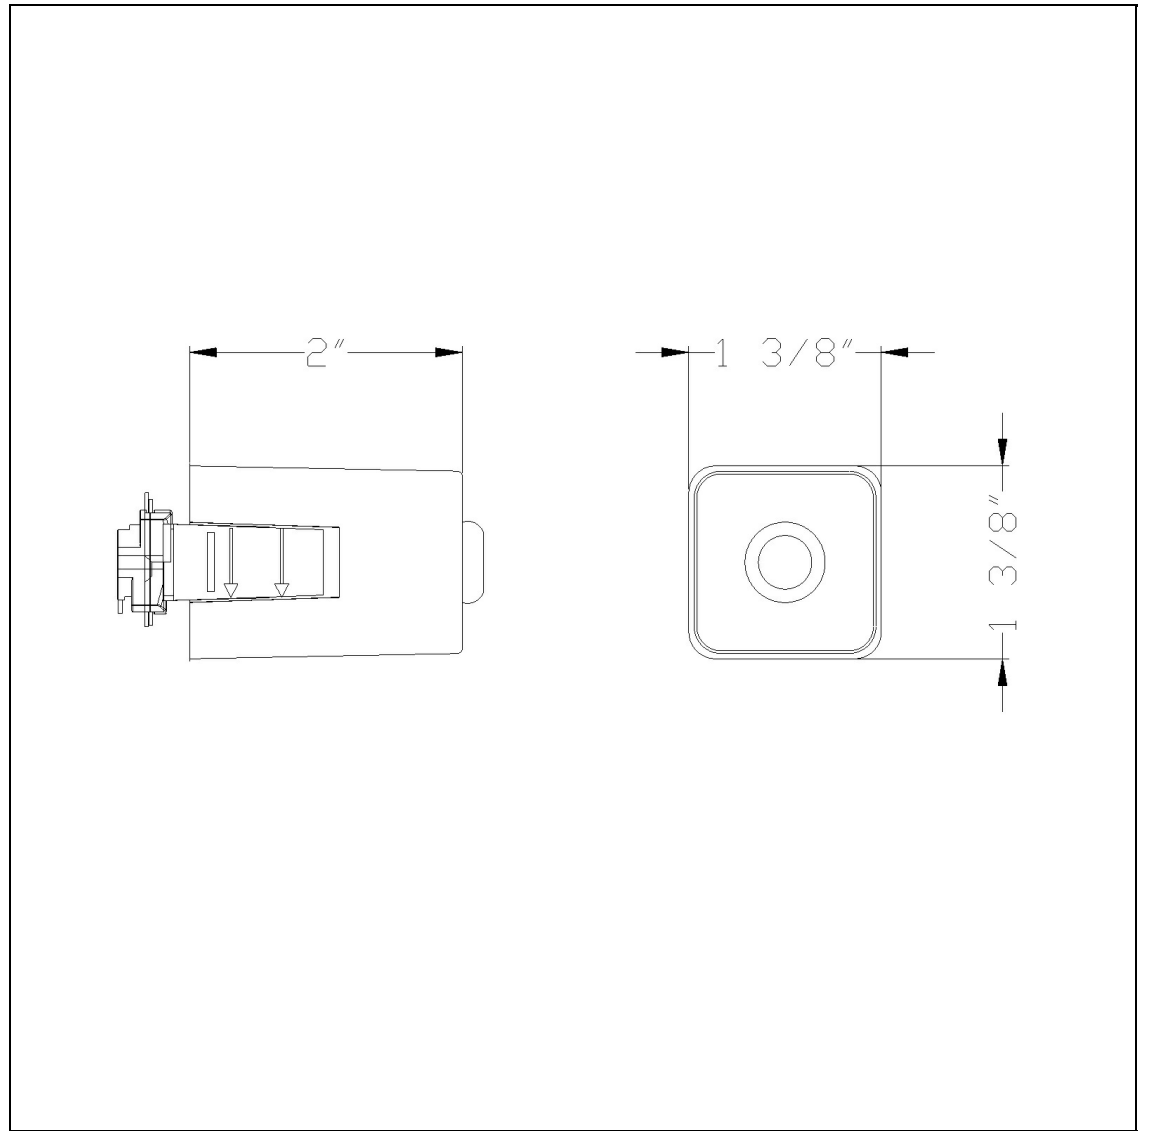

Product No. **HT-PN-ADOPT-BK**

Description

Line Voltage Pendant Track Adopter For Ht Track System
Durable Metal Construction
pendant cord adapter
8 lbs
100 Watts
Ships in one Carton
Ships in one Carton

Technical Specifications

UPC	020193067284
Wattage	N/A
CRI	N/A
Lumen	N/A
Switch Type	Track
Bulb Base	Metal
Number of Lights	1
Color	Black
Base Color	Black

Carton 1 Dimensions	8.50 x 12.80 x 15.90
Carton 2 Dimensions	0.00 x 0.00 x 15.90
Package Dimensions	L: 15.90 W: 12.80 H: 8.50