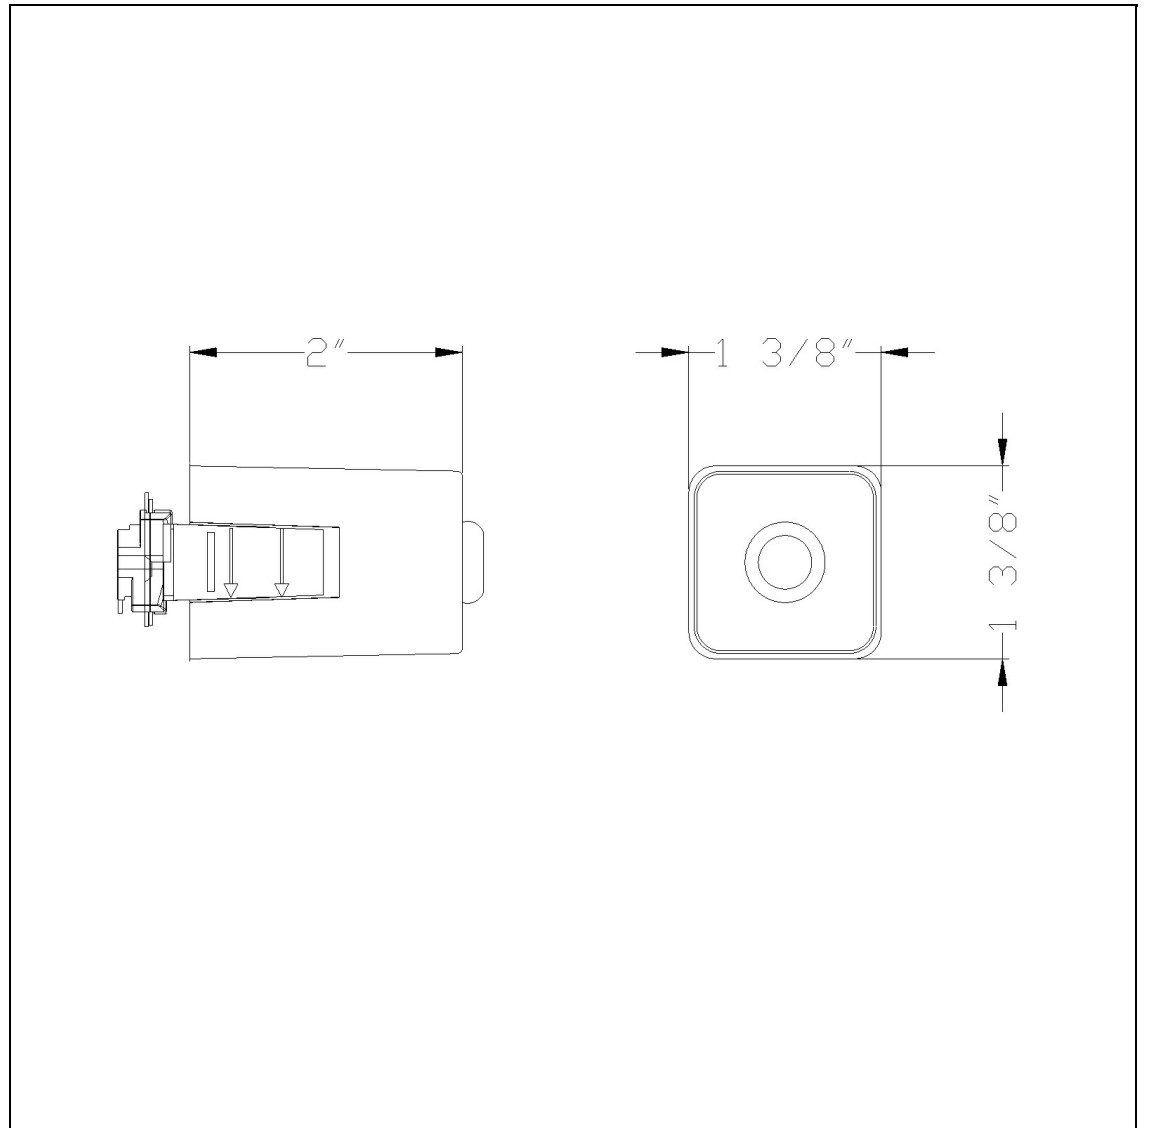

Product No. **HT-PN-ADOPT-RU**

Description

Line Voltage Pendant Track Adopter For Ht Track System
Durable Metal Construction
pendant cord adapter
8 lbs
100 Watts
Ships in one Carton
Ships in one Carton

Technical Specifications

UPC	020193067284	Carton 1 Dimensions	8.50 x 12.80 x 15.90
Wattage	N/A	Carton 2 Dimensions	0.00 x 0.00 x 15.90
CRI	N/A	Package Dimensions	L: 15.90 W: 12.80 H: 8.50
Lumen	N/A		
Switch Type	Track		
Bulb Base	Metal		
Number of Lights	1		
Color	Rust		
Base Color	Rust		