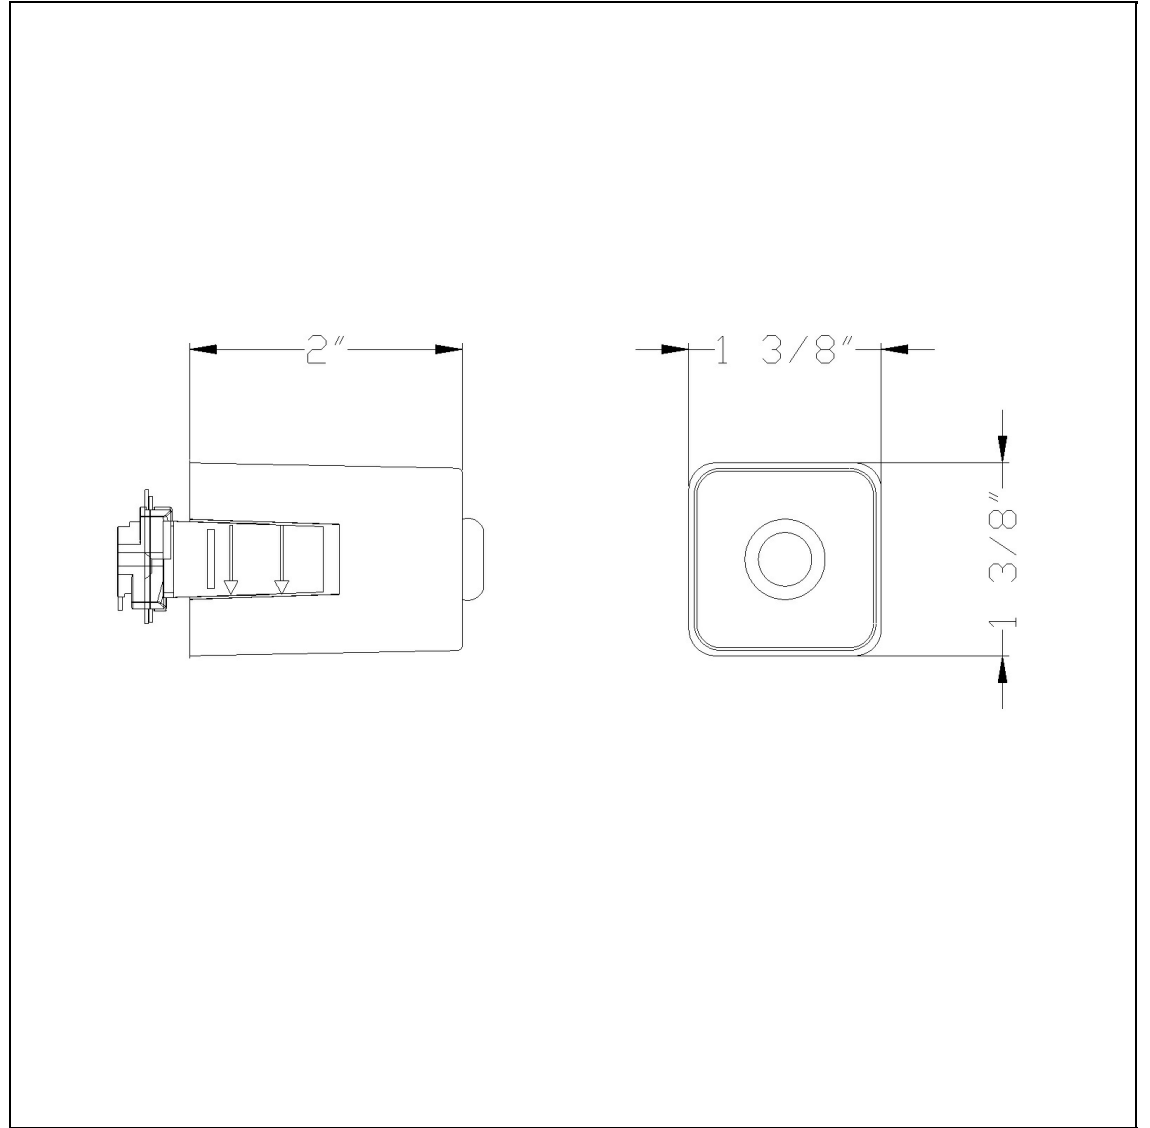

Product No. **HT-PN-ADOPT-RU**

Description

Line Voltage Pendant Track Adopter For Ht Track System  
Durable Metal Construction  
pendant cord adapter  
8 lbs  
100 Watts  
Ships in one Carton  
Ships in one Carton

Technical Specifications

|                         |              |
|-------------------------|--------------|
| <b>UPC</b>              | 020193067284 |
| <b>Wattage</b>          | N/A          |
| <b>CRI</b>              | N/A          |
| <b>Lumen</b>            | N/A          |
| <b>Switch Type</b>      | Track        |
| <b>Bulb Base</b>        | Metal        |
| <b>Number of Lights</b> | 1            |
| <b>Color</b>            | Rust         |
| <b>Base Color</b>       | Rust         |

|                            |                           |
|----------------------------|---------------------------|
| <b>Carton 1 Dimensions</b> | 8.50 x 12.80 x 15.90      |
| <b>Carton 2 Dimensions</b> | 0.00 x 0.00 x 15.90       |
| <b>Package Dimensions</b>  | L: 15.90 W: 12.80 H: 8.50 |