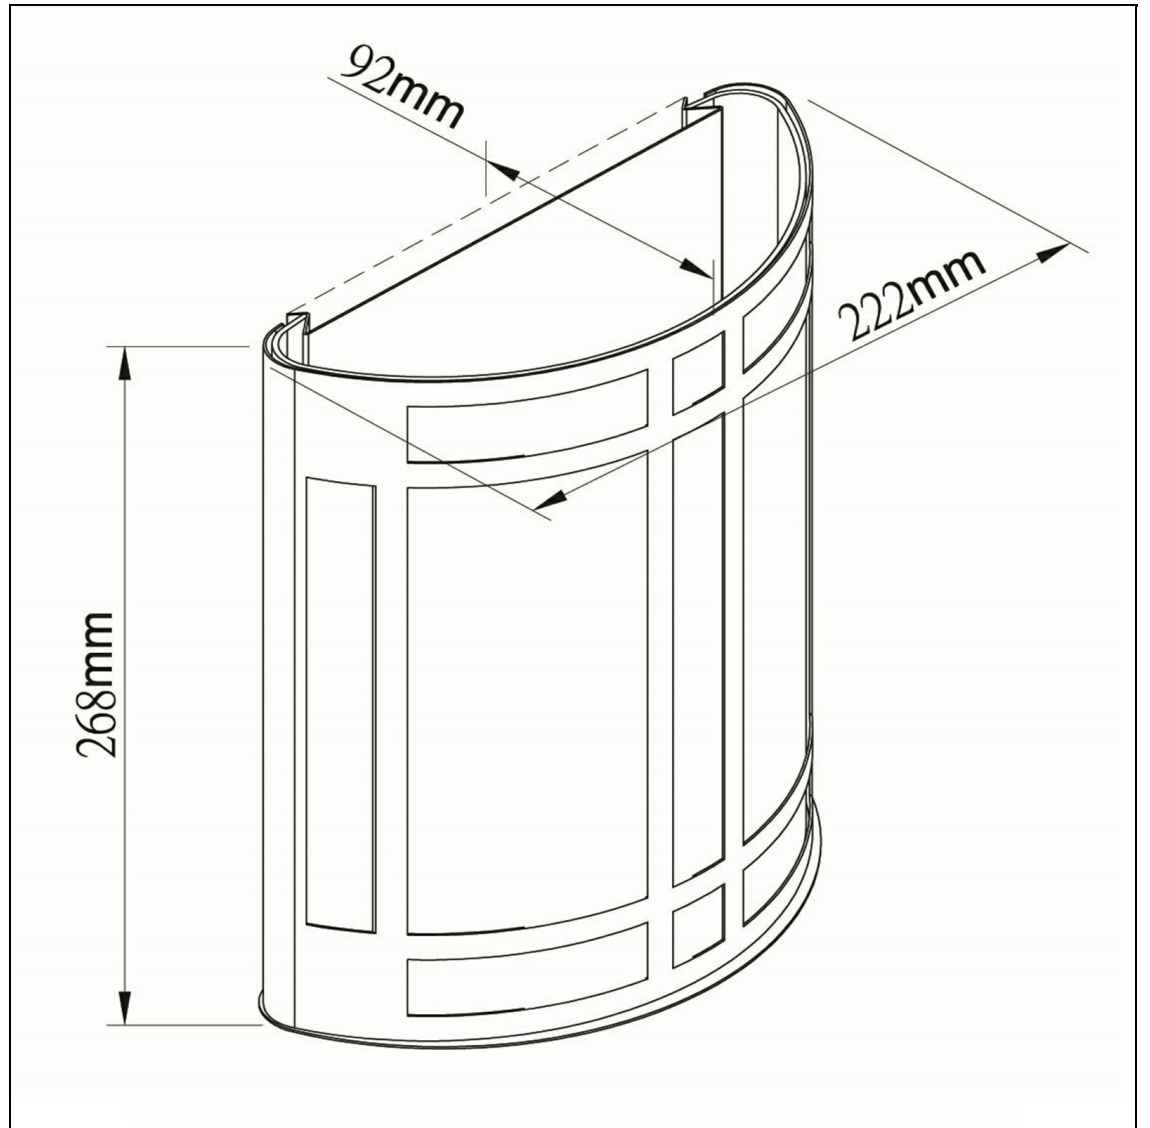

Product No. **LA-162-BS**

Description

18W Wall Lamp,G24Q-2 Socket
Durable Metal Construction
Frosted Acrylic Plate
Ships in one carton
Little to no assembly required
Brush Steel Trim
Durable PLC panel
Hand painted trim
Wall Mount
9" Height Metal Wall Lamp with Acrylic Plate

Technical Specifications

UPC	020193067284
Wattage	18W
CRI	N/A
Lumen	N/A
Switch Type	Hardwired
Bulb Base	G24Q-2
Number of Lights	1
Color	Brushed Steel
Base Color	Brushed Steel

Carton 1 Dimensions	13.00 x 16.00 x 13.00
Carton 2 Dimensions	0.00 x 0.00 x 13.00
Package Dimensions	L: 13.00 W: 16.00 H: 13.00