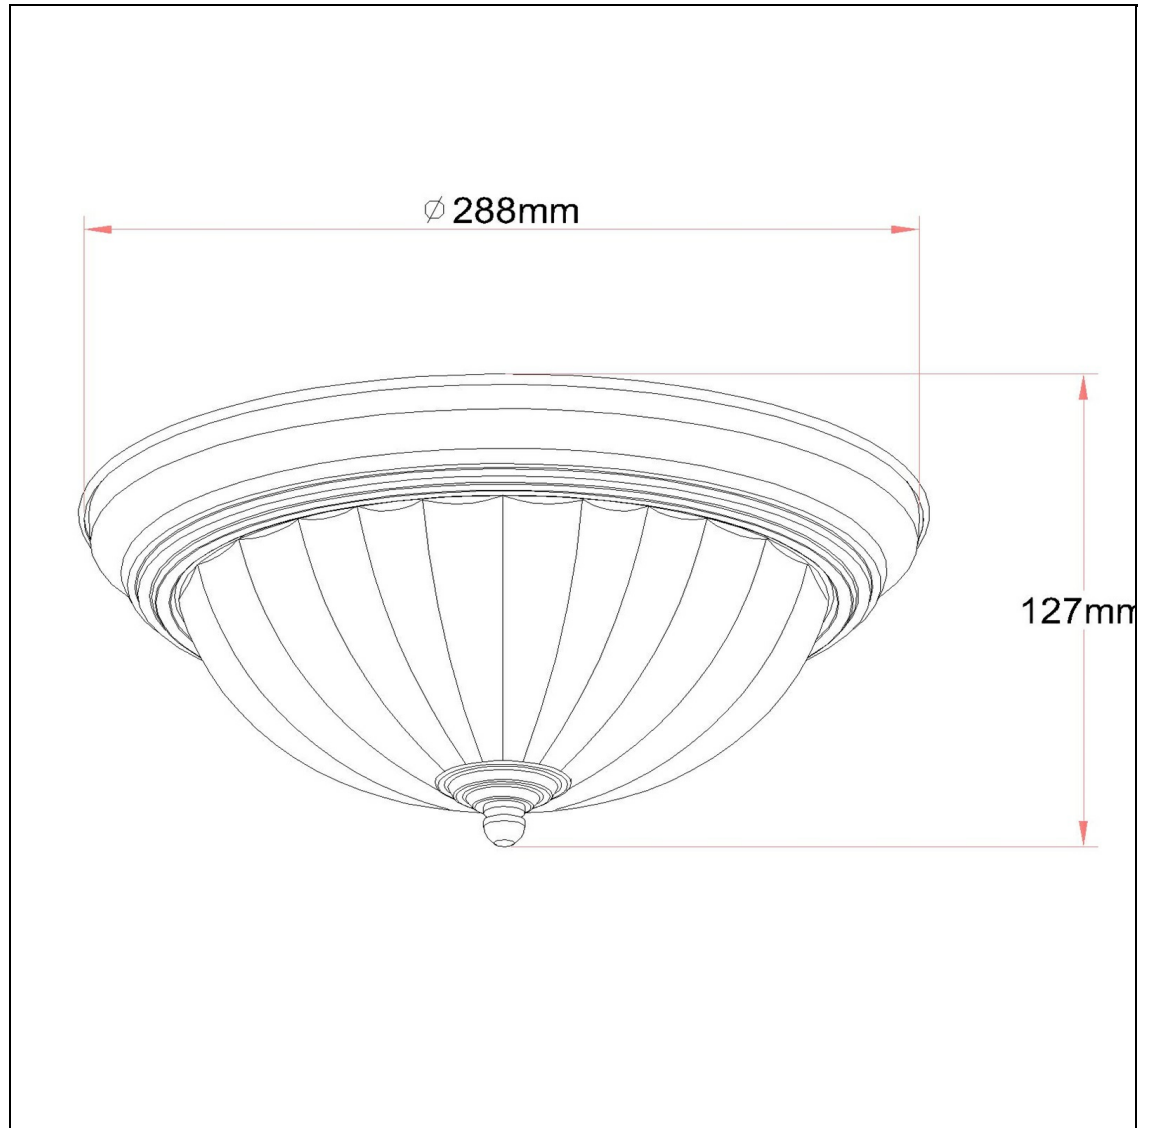

Product No. **LA-180S-PB**

Description

18W Ceiling Lamp  
Durable Metal Construction  
Glass dome shade  
Ships in one carton  
Little to no assembly required  
UL listed  
Polished brass trim  
flush mount ceiling  
Decorative finial  
6" Height Ceiling Lamp in Polished Brass

Technical Specifications

<b>UPC</b>	020193067284	<b>Carton 1 Dimensions</b>	18.30 x 12.90 x 18.30
<b>Wattage</b>	18W	<b>Carton 2 Dimensions</b>	0.00 x 0.00 x 18.30
<b>CRI</b>	N/A	<b>Package Dimensions</b>	L: 18.30 W: 12.90 H: 18.30
<b>Lumen</b>	N/A		
<b>Switch Type</b>	Hardwired		
<b>Bulb Base</b>	PLC		
<b>Number of Lights</b>	1		
<b>Color</b>	Plated Brass		
<b>Base Color</b>	Polished Brass		