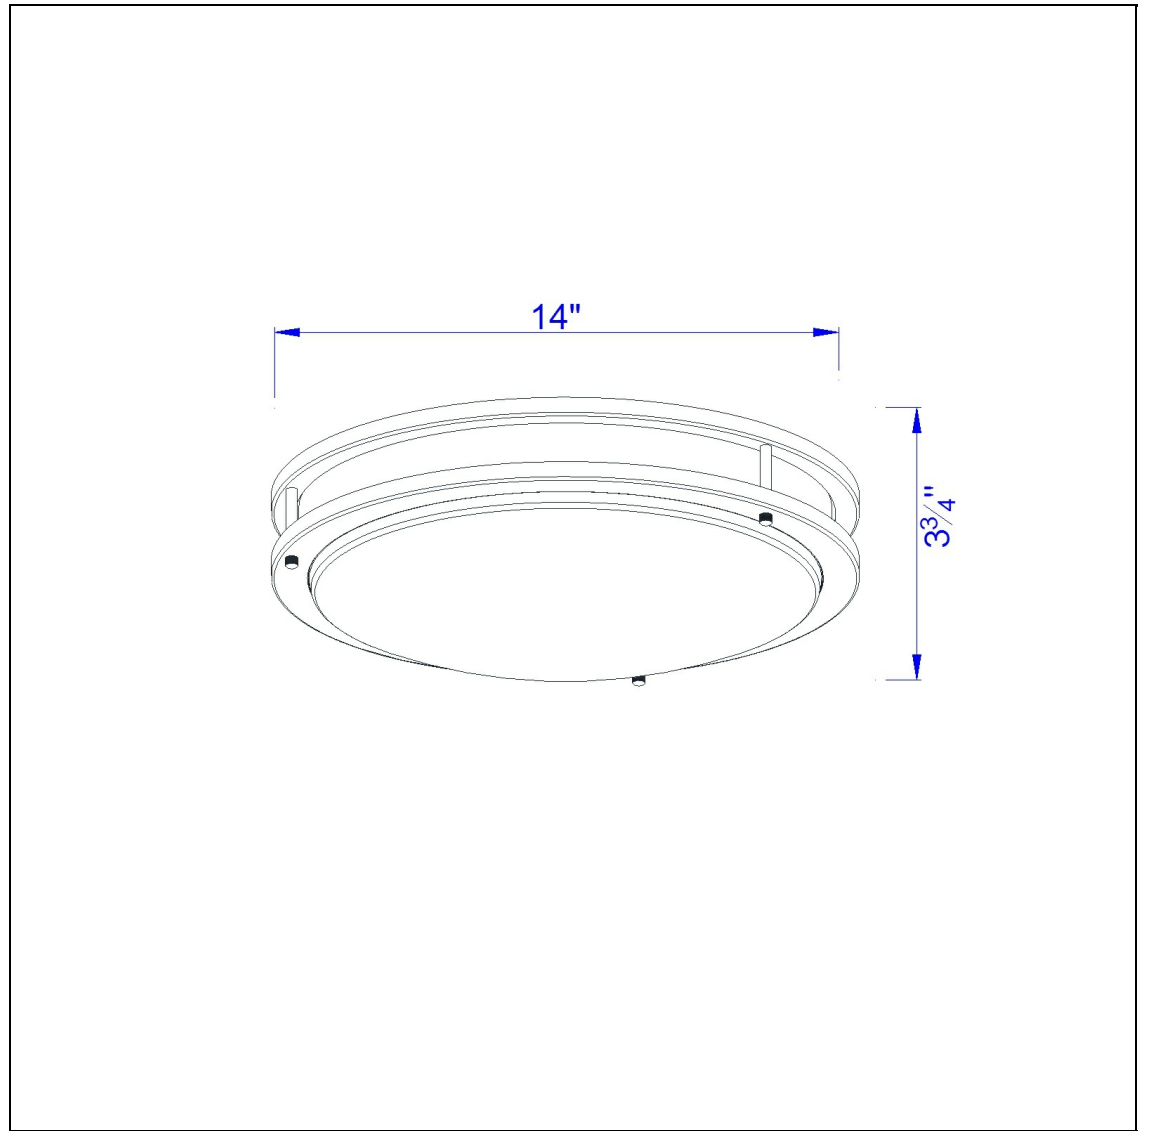

Product No. **LA-184-BS**

Description

E26 Socket X 2 Ceiling Fixture
Durable Metal Construction
Frosted Acrylic Plate
Ships in one carton
Little to no assembly required
UL listed
brush steel trim
flush mount ceiling
medium base socket
3.75" Height Ceiling Fixture in Brushed Steel

Technical Specifications

UPC	020193067284
Wattage	18WX2
CRI	N/A
Lumen	N/A
Switch Type	Hardwired
Bulb Base	E26
Number of Lights	2
Color	Brushed Steel
Base Color	Brushed Steel

Carton 1 Dimensions	16.50 x 16.40 x 16.50
Carton 2 Dimensions	0.00 x 0.00 x 16.50
Package Dimensions	L: 16.50 W: 16.40 H: 16.50