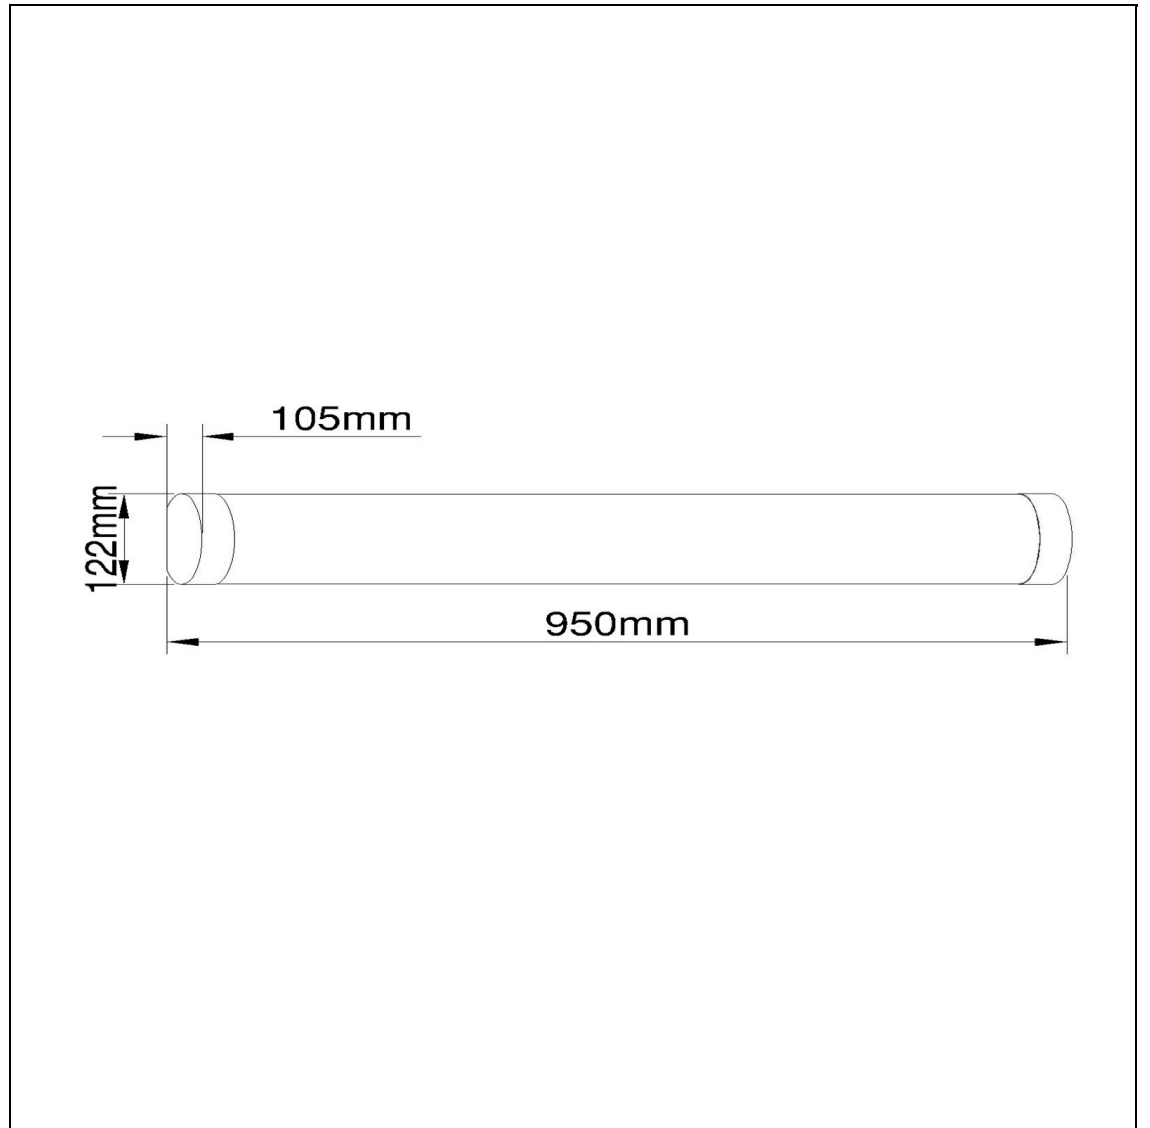

Product No. **LA-195M-MW**

Description

T8 25W X 2 Bath Bar
Durable Metal Construction
Frosted Acrylic Plate
Ships in one carton
Little to no assembly required
UL listed
wall mount
MARBLE WHITE DESIGN
T8 base
Hotel T8 Base 25W X 2 BATH BAR

Technical Specifications

UPC	020193067284
Wattage	25WX2
CRI	N/A
Lumen	N/A
Switch Type	Hardwired
Bulb Base	T8
Number of Lights	2
Color	Marble White
Base Color	Marble White

Carton 1 Dimensions	8.50 x 14.30 x 39.90
Carton 2 Dimensions	0.00 x 0.00 x 39.90
Package Dimensions	L: 39.90 W: 14.30 H: 8.50