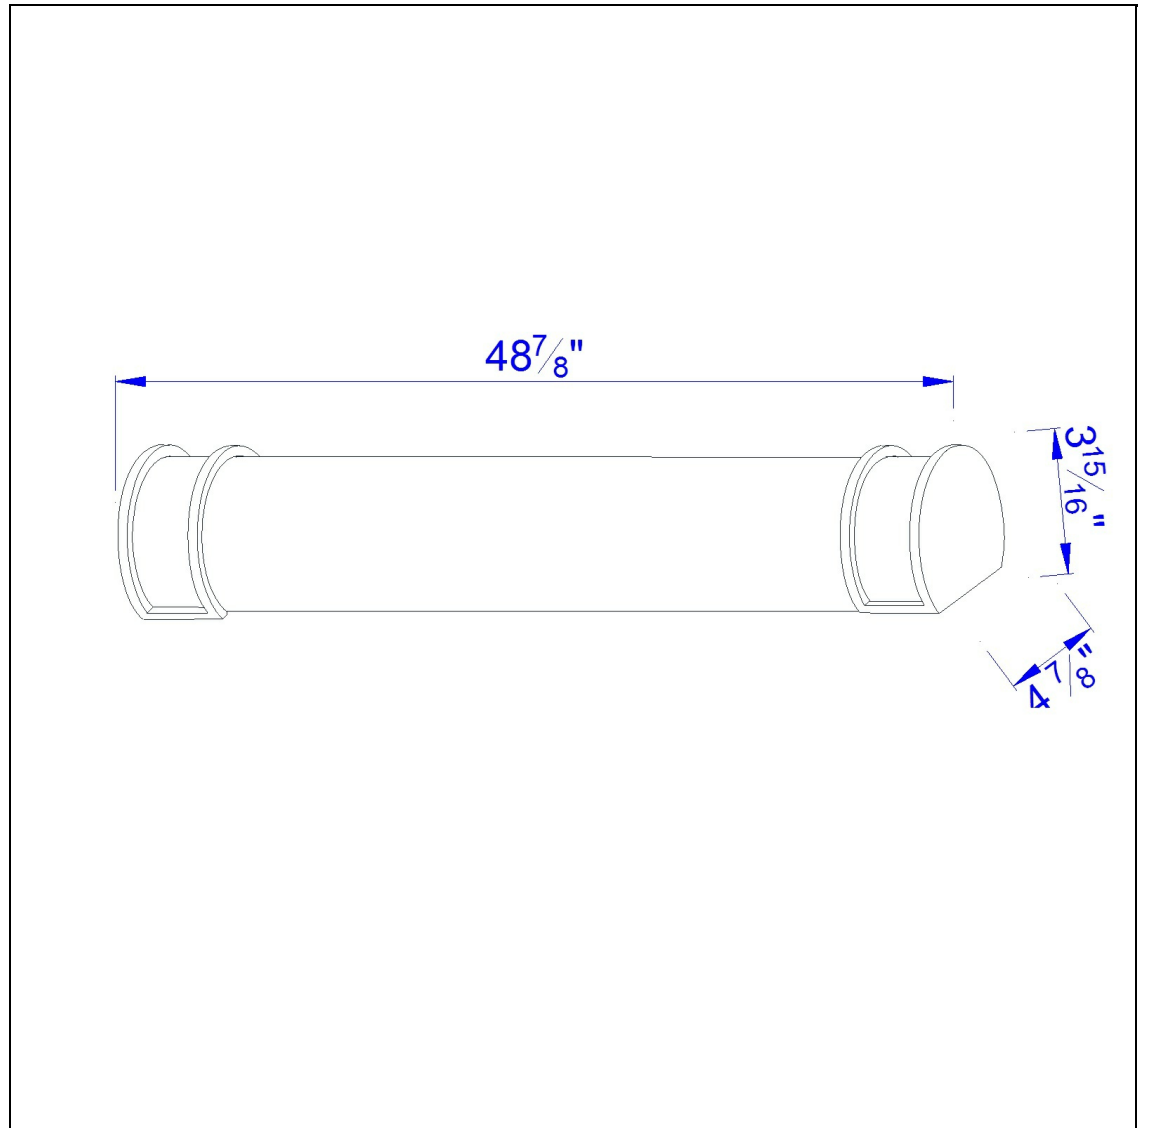

Product No. **LA-197L-BS**

Description

Vanity Light, 2X32W/T8, 48in
Durable Metal Construction
Little to no assembly required
Ships in one carton
Little to no assembly required
UL listed
wall mount
wall mount
Double Light Vanity with T8 Socket

Technical Specifications

UPC	020193067284
Wattage	32W
CRI	N/A
Lumen	N/A
Switch Type	Hardwired
Bulb Base	T8
Number of Lights	2
Color	Brushed Steel
Base Color	Brushed Steel

Carton 1 Dimensions	14.50 x 15.40 x 52.30
Carton 2 Dimensions	0.00 x 0.00 x 52.30
Package Dimensions	L: 52.30 W: 15.40 H: 14.50