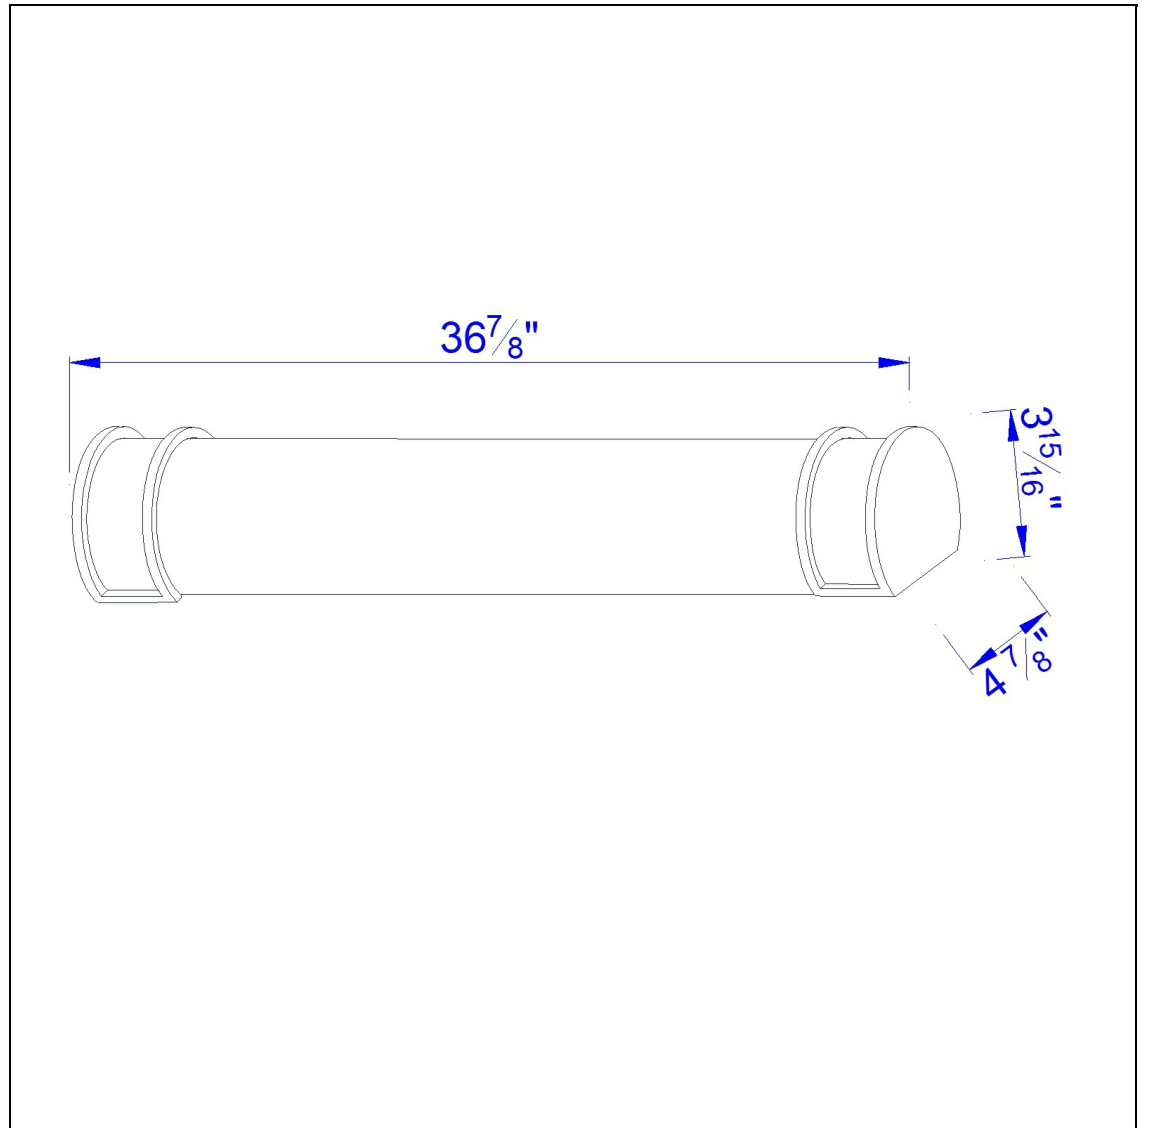

Product No. **LA-197M-BS**

Description

Vanity Light, 2X25W/T8, 36in
Durable Metal Construction
Frosted Acrylic Plate
Ships in one carton
Little to no assembly required
UL listed
wall mount
wall mount
Double Light Vanity with T8 Socket

Technical Specifications

UPC	020193067284
Wattage	25W
CRI	N/A
Lumen	N/A
Switch Type	Hardwired
Bulb Base	T8
Number of Lights	2
Color	Brushed Steel
Base Color	Brushed Steel

Carton 1 Dimensions	14.50 x 15.40 x 14.50
Carton 2 Dimensions	0.00 x 0.00 x 14.50
Package Dimensions	L: 14.50 W: 15.40 H: 14.50