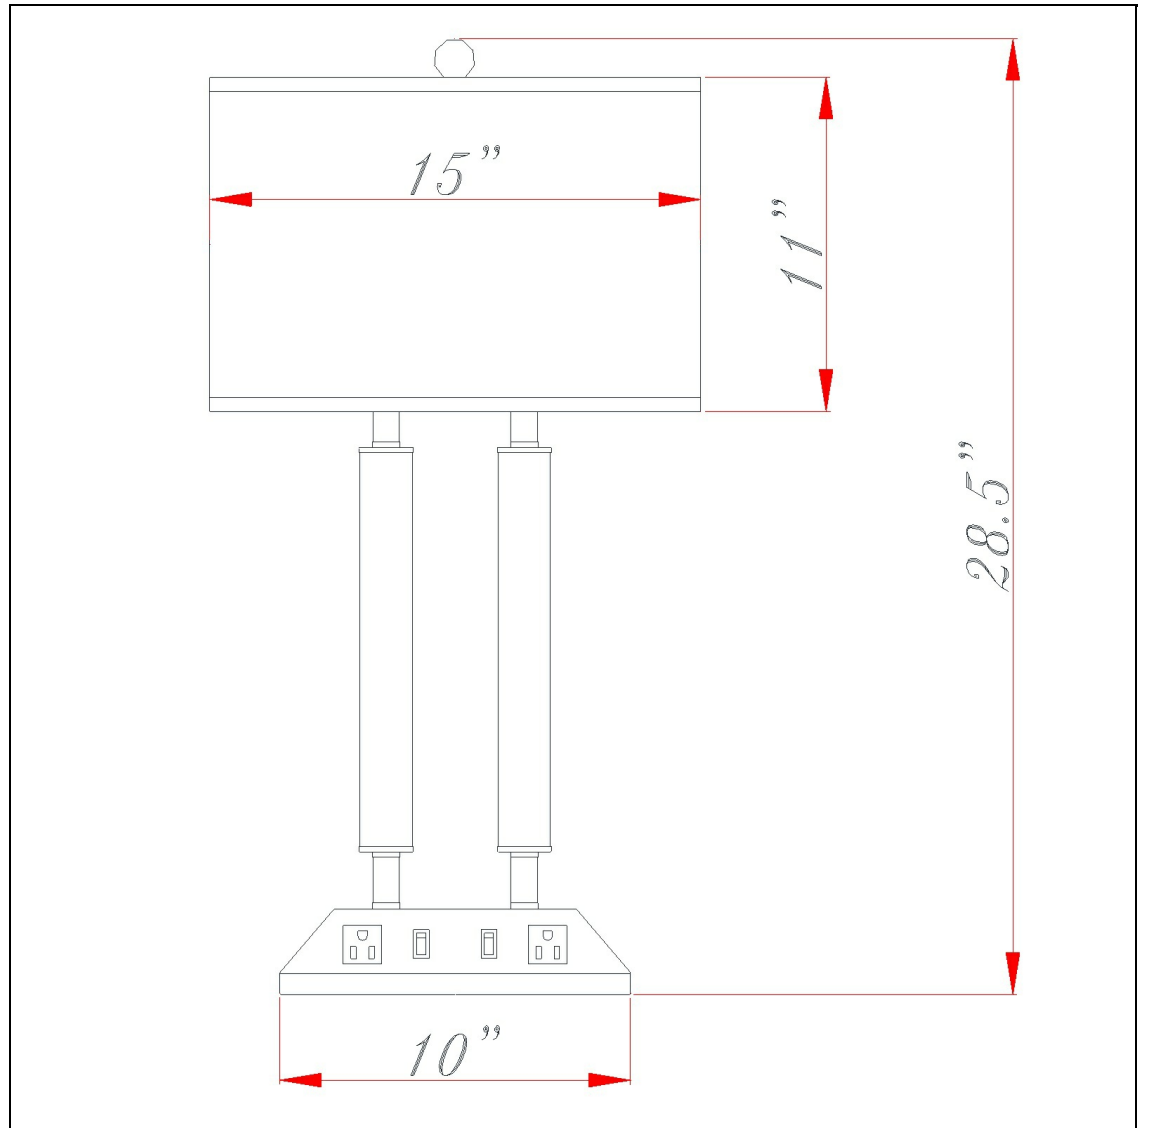

Product No. **LA-2004DK-1RBS**

Description

60W X 2, 2 Rocker Sw, 2 Outlet
Durable Metal Construction
Two Rocker Switches on Base for Easy Access
Ships in one carton
Two Power Outlets on Base
UL listed
UL listed
28.5" Tall Desk Lamp in Brushed Steel

Technical Specifications

UPC	020193067284	Carton 1 Dimensions	16.40 x 13.00 x 16.40
Wattage	60WX2	Carton 2 Dimensions	0.00 x 0.00 x 16.40
CRI	N/A	Package Dimensions	L: 16.40 W: 13.00 H: 16.40
Lumen	N/A		
Switch Type	On/Off Rocker X 2		
Bulb Base	E26		
Number of Lights	2		
Color	Brushed Steel		
Base Color	Brushed Steel		