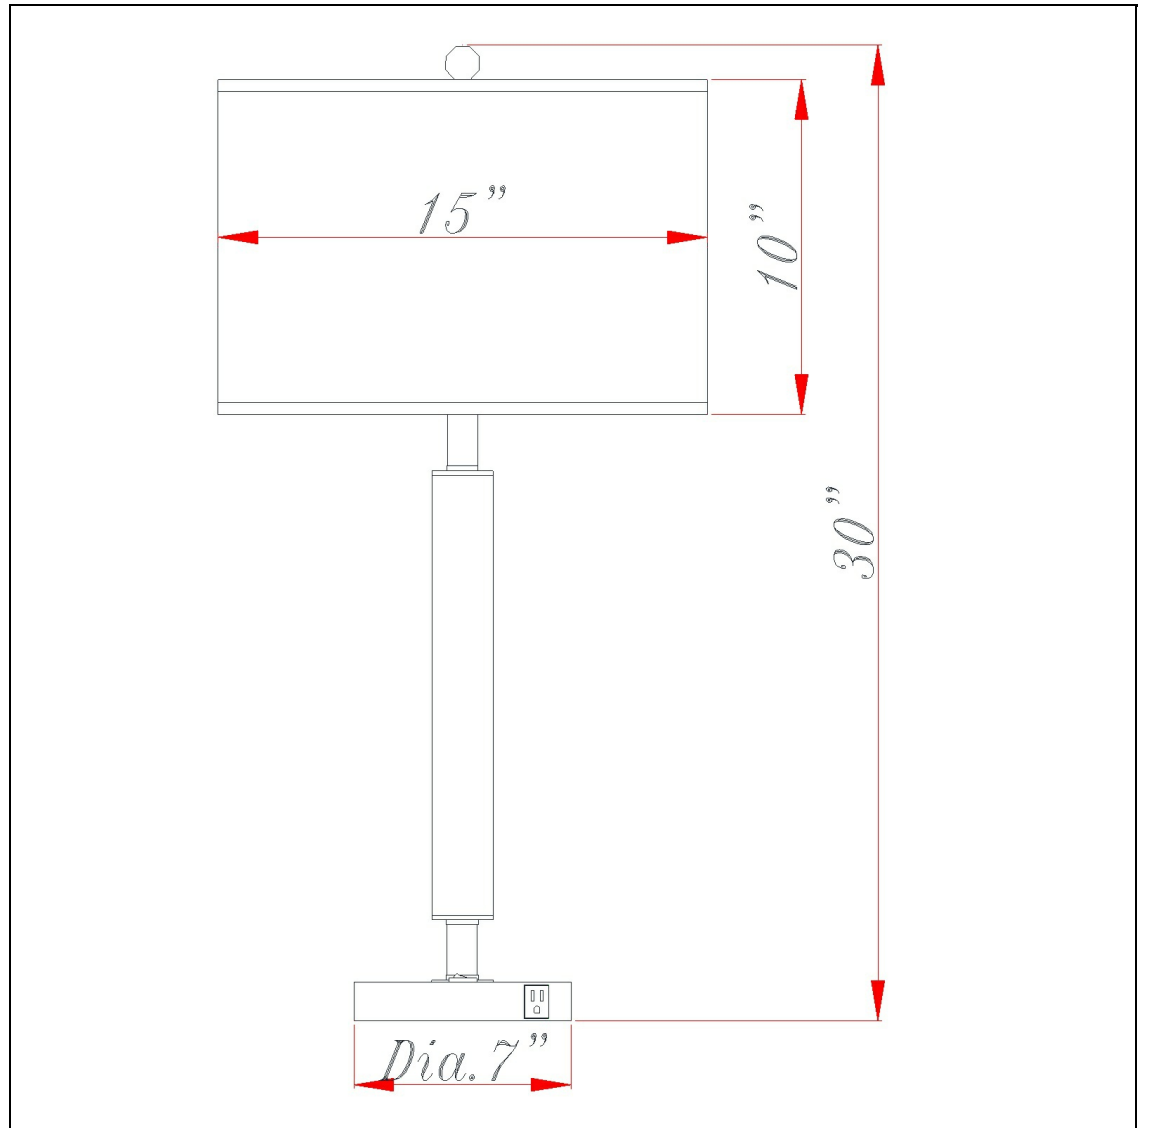

Product No. **LA-2004NS-1RCH**

Description

100W, 1 Outlet, 1 Rocker Switch
Durable Metal Construction
Single Outlet on Base for Easy Access
Single Rocker Switch on Base for Easy Access
Ships in One Carton
UL listed
UL listed
30" Tall Metal Table Lamp in Chrome

Technical Specifications

UPC	020193067284	Shade Top1	15.00
Wattage	100W	Shade Bottom1	15.00
CRI	N/A	Shade Side	10.00
Lumen	N/A	Carton 1 Dimensions	15.00 x 16.30 x 15.00
Switch Type	On/Off Rocker	Carton 2 Dimensions	0.00 x 0.00 x 15.00
Bulb Base	E26	Package Dimensions	L: 15.00 W: 16.30 H: 15.00
Number of Lights	2		
Color	Chrome		
Base Color	Chrome		