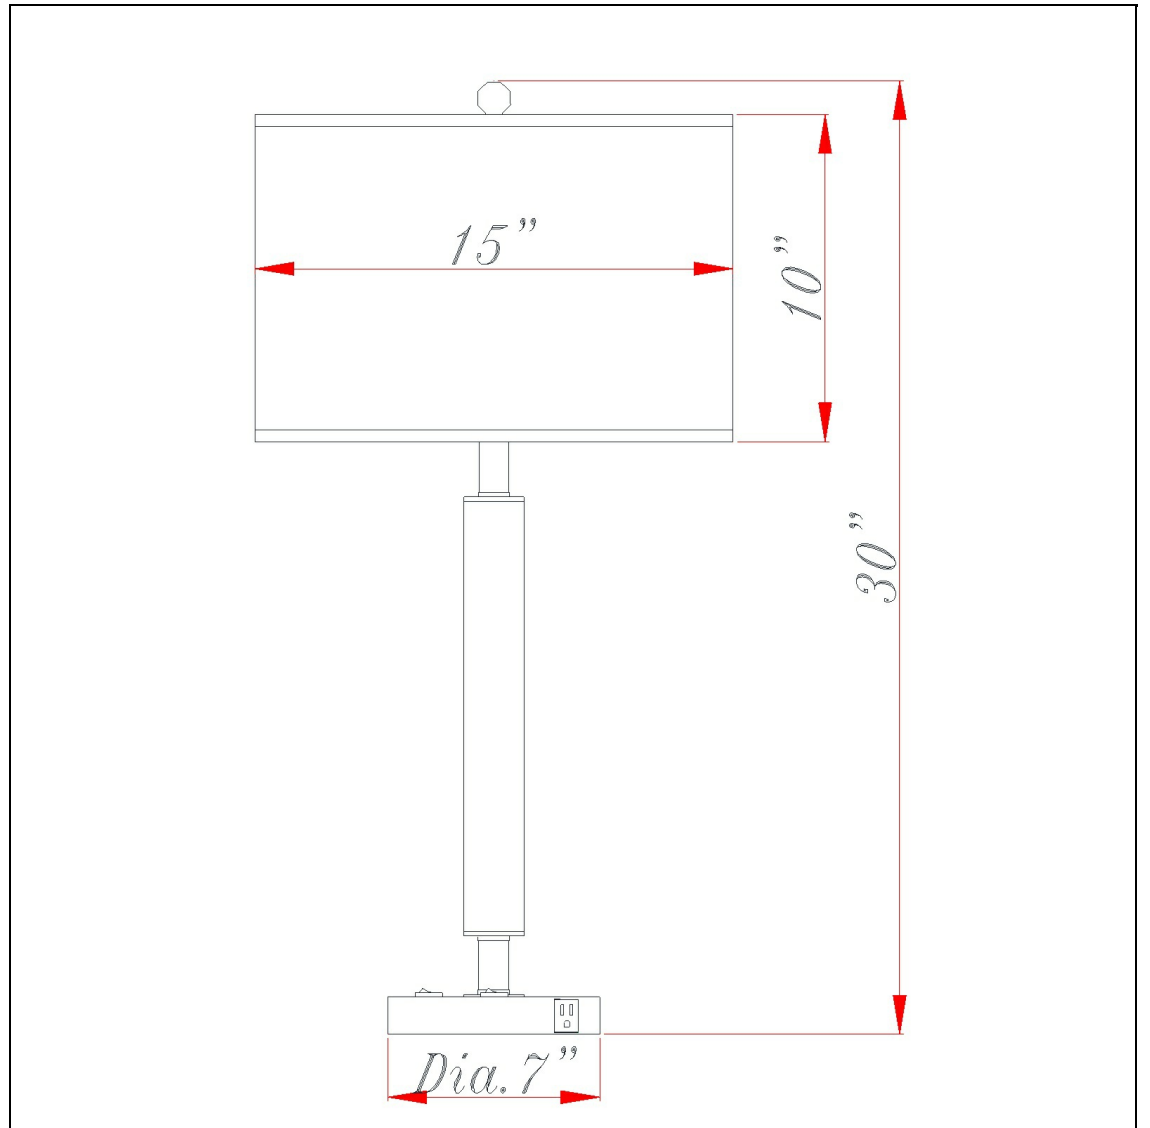

Product No. **LA-2004NS-2RBS**

Description

60W X 2, 2 Rocker Sw, 1 Outlet
Durable Metal Construction
Double Outlet on Base for Easy Access
Single Rocker Switch on Base for Easy Access
Ships in One Carton
UL listed
UL listed
30" Tall Metal Table Lamp in Brushed Steel

Technical Specifications

UPC	020193067284	Shade Top1	11.00
Wattage	60WX2	Shade Top2	15.00
CRI	N/A	Shade Bottom1	11.00
Lumen	N/A	Shade Bottom2	15.00
Switch Type	On/Off Rocker	Shade Side	10.00
Bulb Base	E26	Carton 1 Dimensions	15.00 x 16.10 x 15.00
Number of Lights	2	Carton 2 Dimensions	0.00 x 0.00 x 15.00
Color	Brushed Steel	Package Dimensions	L: 15.00 W: 16.10 H: 15.00
Base Color	Brushed Steel		