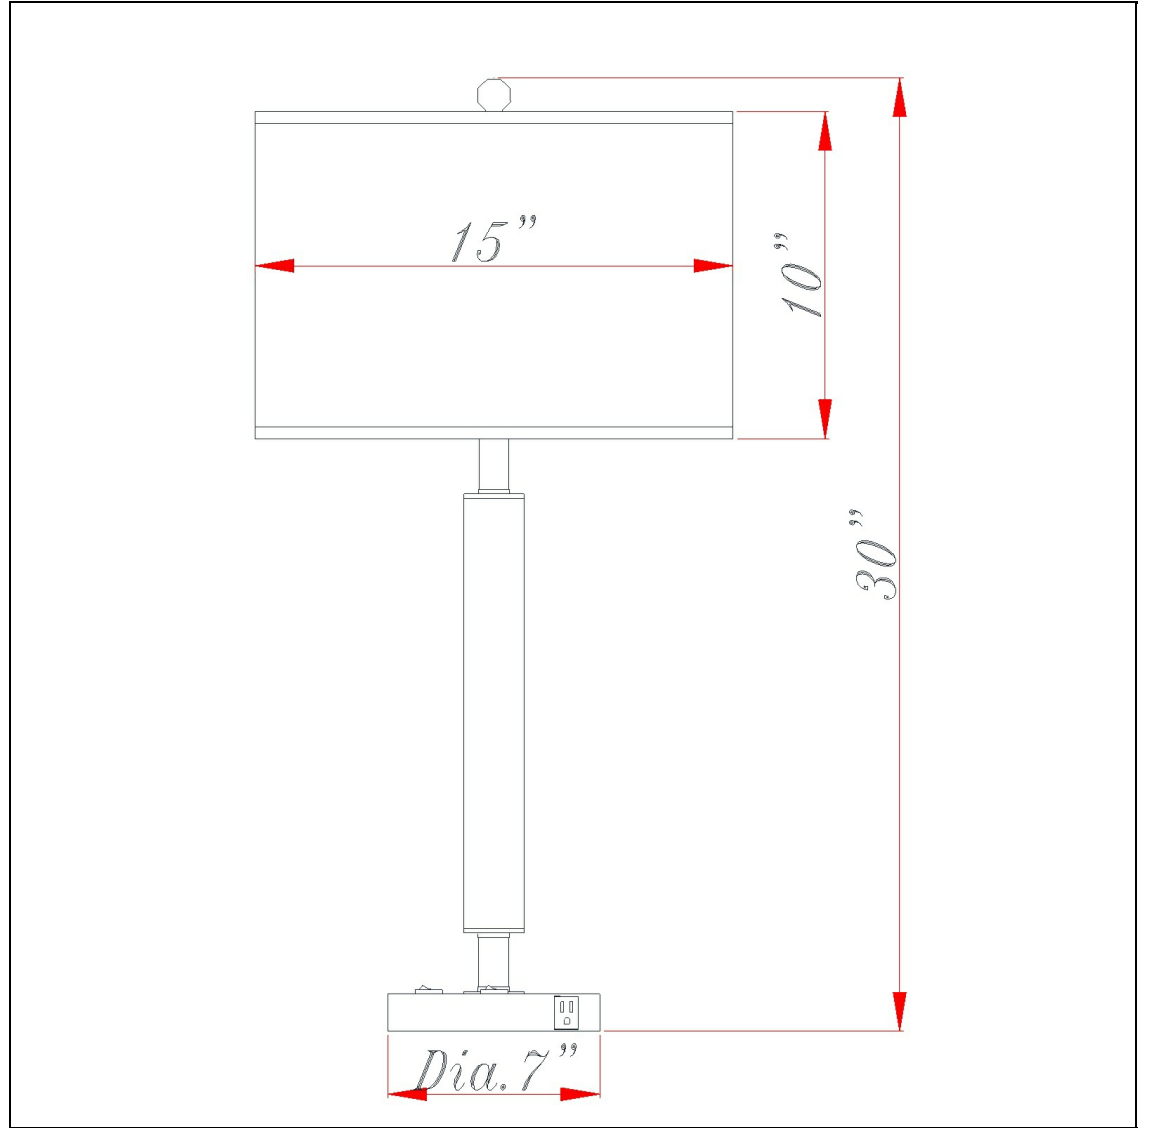

Product No. **LA-2004NS-2RBS**

Description

60W X 2, 2 Rocker Sw, 1 Outlet  
Durable Metal Construction  
Double Outlet on Base for Easy Access  
Single Rocker Switch on Base for Easy Access  
Ships in One Carton  
UL listed  
UL listed  
30" Tall Metal Table Lamp in Brushed Steel

Technical Specifications

<b>UPC</b>	020193067284	<b>Shade Top1</b>	11.00
<b>Wattage</b>	60WX2	<b>Shade Top2</b>	15.00
<b>CRI</b>	N/A	<b>Shade Bottom1</b>	11.00
<b>Lumen</b>	N/A	<b>Shade Bottom2</b>	15.00
<b>Switch Type</b>	On/Off Rocker	<b>Shade Side</b>	10.00
<b>Bulb Base</b>	E26	<b>Carton 1 Dimensions</b>	15.00 x 16.10 x 15.00
<b>Number of Lights</b>	2	<b>Carton 2 Dimensions</b>	0.00 x 0.00 x 15.00
<b>Color</b>	Brushed Steel	<b>Package Dimensions</b>	L: 15.00 W: 16.10 H: 15.00
<b>Base Color</b>	Brushed Steel		