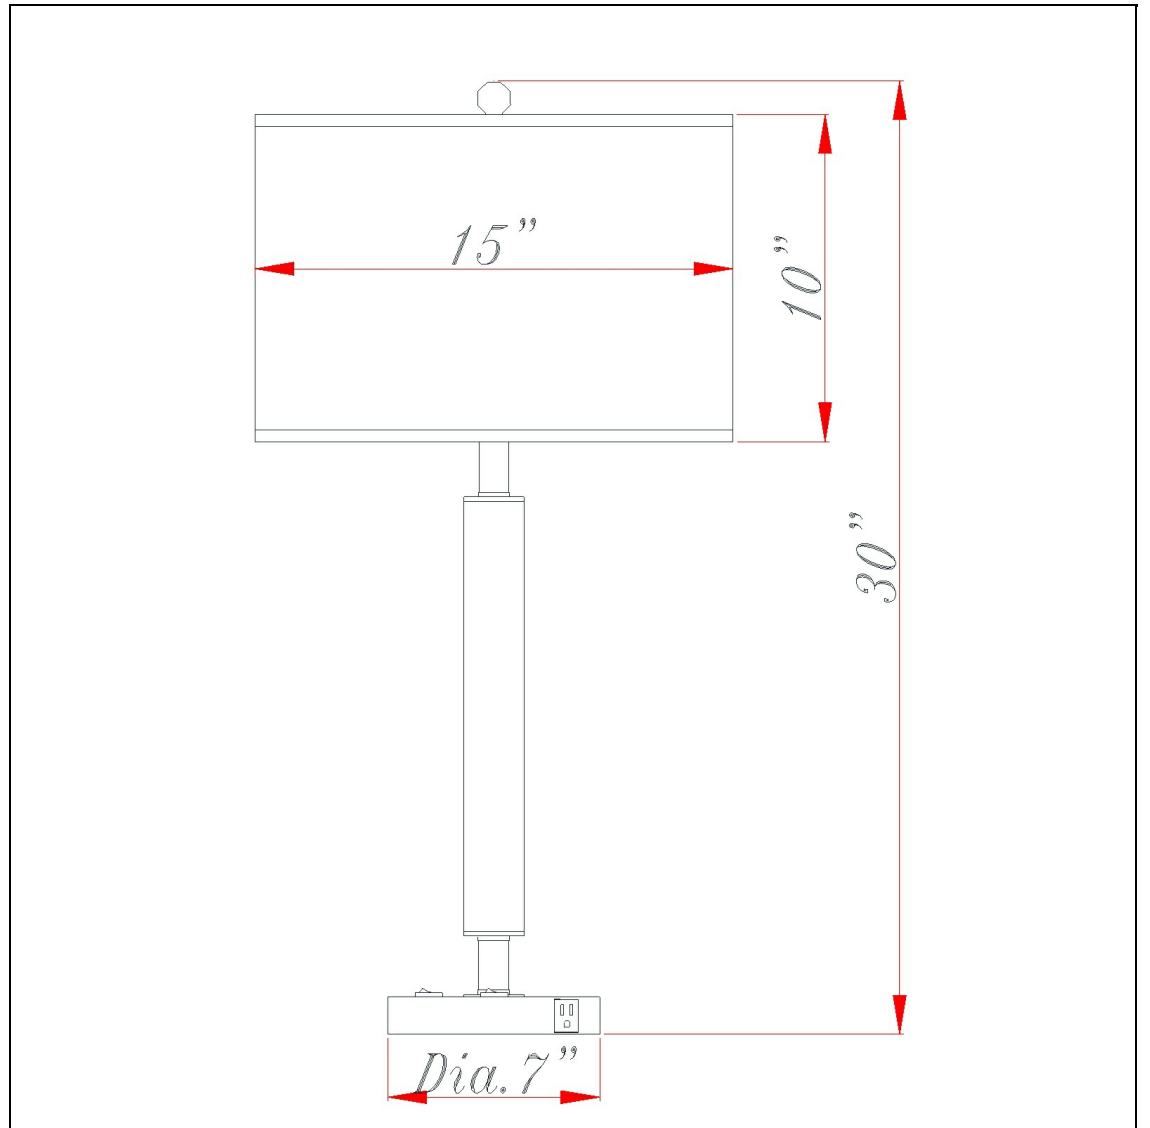

Product No. **LA-2004NS-2RCH**

Description

60W X 2, 1 Outlet, 2 Rocker Switch
Durable Metal Construction
Single Outlet on Base for Easy Access
Double Rocker Switch on Base for Easy Access
Ships in One Carton
UL listed
UL listed
30" Tall Metal Table Lamp in Chrome

Technical Specifications

UPC	020193067284	Shade Top1	15.00
Wattage	60WX2	Shade Bottom1	15.00
CRI	N/A	Shade Side	10.00
Lumen	N/A	Carton 1 Dimensions	15.00 x 16.30 x 15.00
Switch Type	On/Off Rocker	Carton 2 Dimensions	0.00 x 0.00 x 15.00
Bulb Base	E26	Package Dimensions	L: 15.00 W: 16.30 H: 15.00
Number of Lights	2		
Color	Chrome		
Base Color	Chrome		