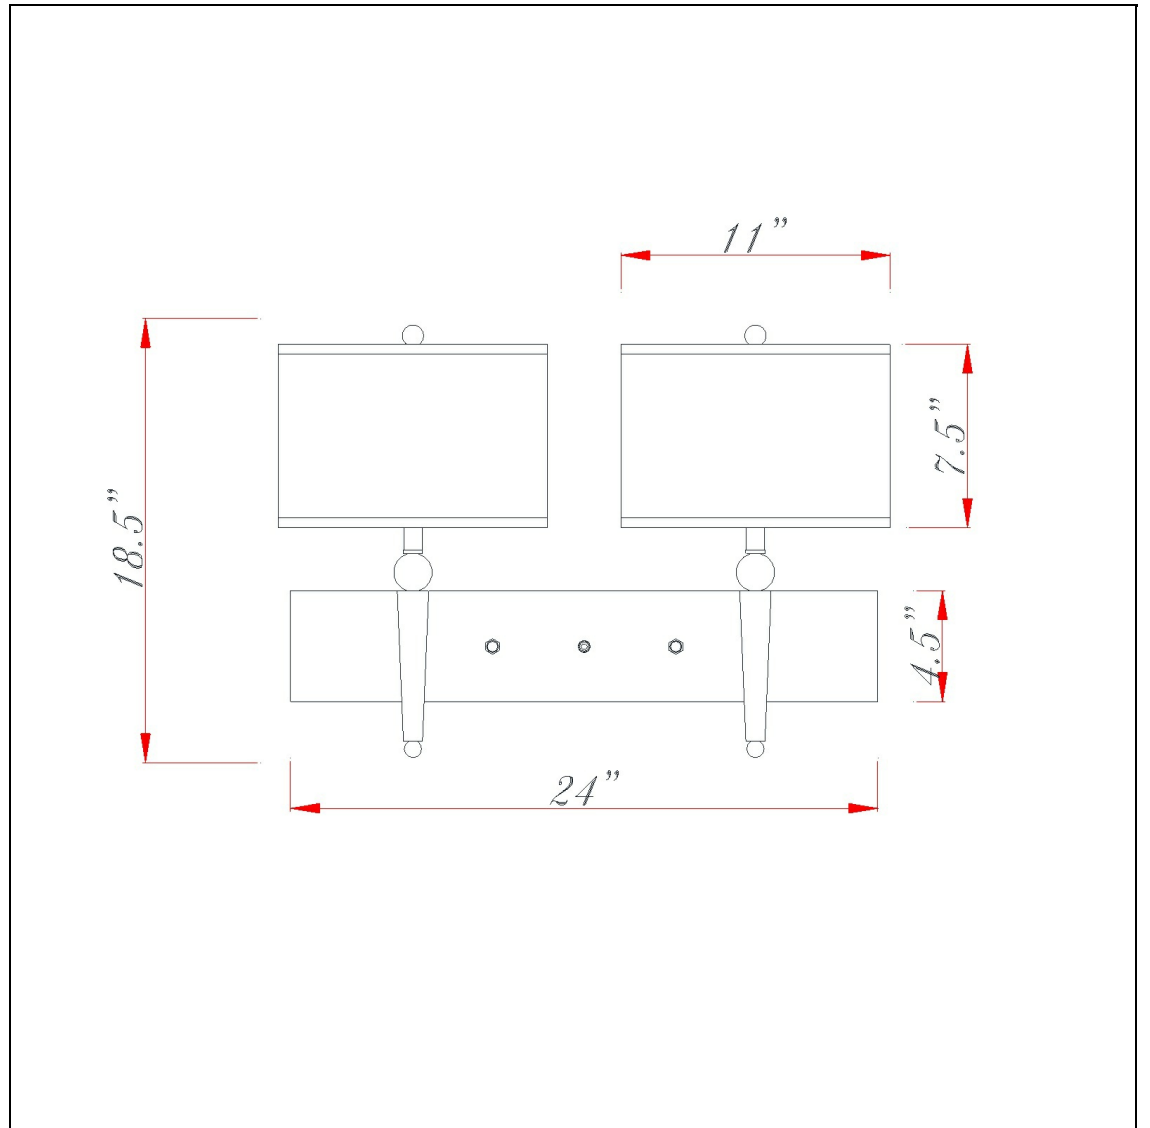

Product No. **LA-2007W2L-1CH**

Description

60W X 2 Metal Wall Lamp
Durable Metal Construction
Little to no Assembly Required
Three Way Push Button on Base
Hardback Linen Shades Included
UL listed
UL listed
60W X 2 METAL WALL LAMP

Technical Specifications

UPC	020193067284	Carton 1 Dimensions	9.00 x 14.00 x 9.00
Wattage	60WX2	Carton 2 Dimensions	8.00 x 0.00 x 9.00
CRI	N/A	Carton 3 Dimensions	12.00 x 4.00 x 12.00
Lumen	N/A	Package Dimensions	L: 9.00 W: 14.00 H: 9.00
Switch Type	3 Way Push Button		
Bulb Base	E26		
Number of Lights	2		
Color	Chrome		
Base Color	Chrome		