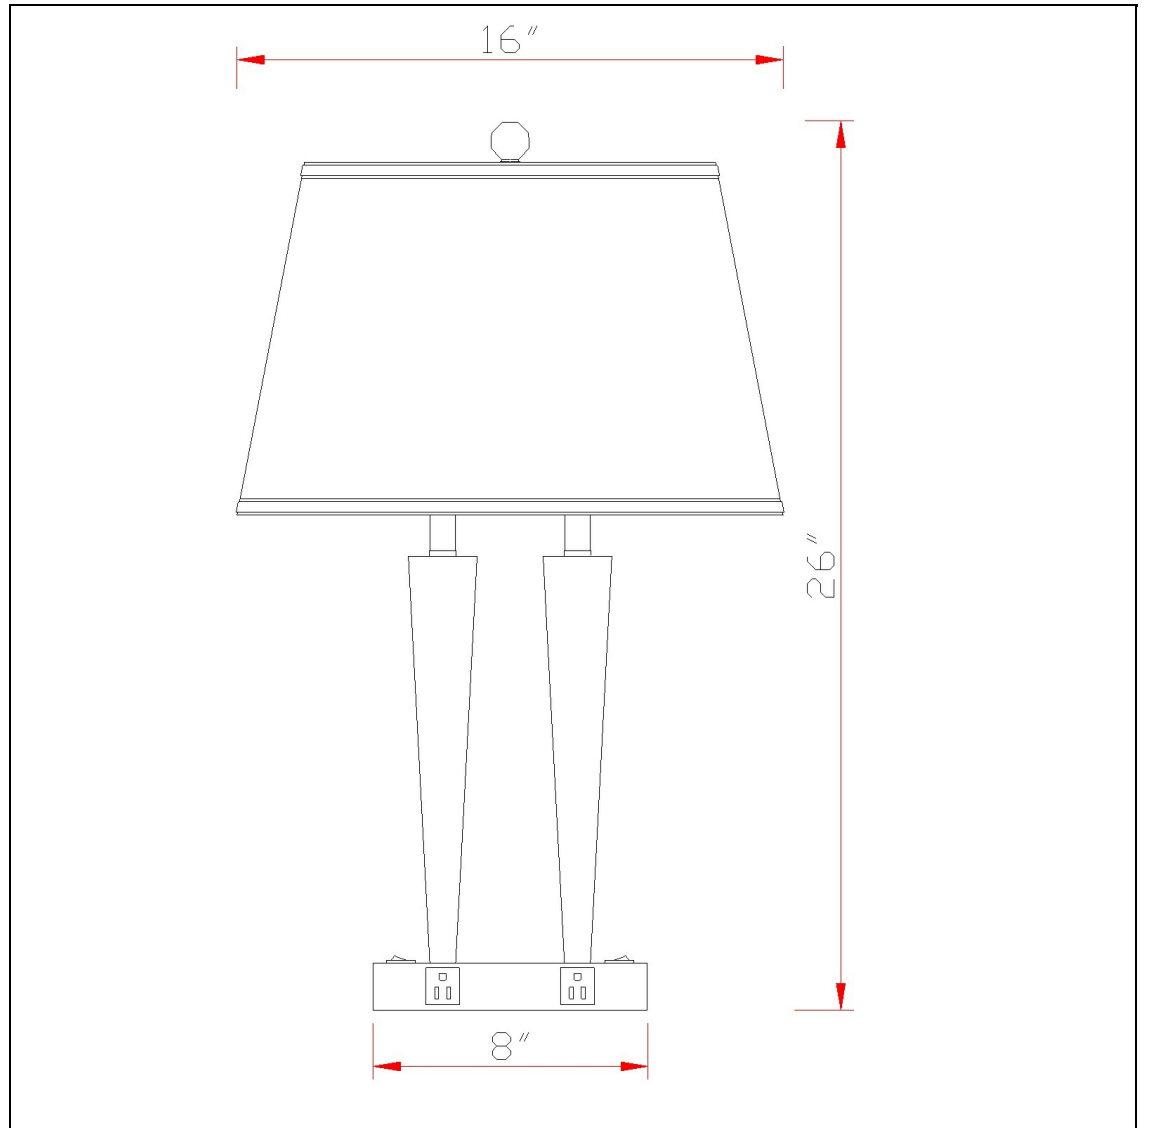

Product No. **LA-2025DK-2RBW**

Description

60Wx2, 2 Rocker Switch, 2 Outlet  
Durable Metal Construction  
Double Rocker Switch on Base for Easy Access  
Spider Type Shade  
6 Foot Cord Plug  
UL listed  
UL listed  
26" Tall Resin and Metal Desk Lamp in Espresso/Brushed Steel Finish

Technical Specifications

<b>UPC</b>	020193067284
<b>Wattage</b>	60WX2
<b>CRI</b>	N/A
<b>Lumen</b>	N/A
<b>Switch Type</b>	On/Off Rocker
<b>Bulb Base</b>	E26
<b>Number of Lights</b>	2
<b>Color</b>	Brushed Steel
<b>Base Color</b>	Brushed Steel/Espresso

<b>Carton 1 Dimensions</b>	20.40 x 6.80 x 20.40
<b>Carton 2 Dimensions</b>	10.00 x 13.00 x 20.40
<b>Carton 3 Dimensions</b>	16.00 x 4.00 x 16.00
<b>Package Dimensions</b>	L: 20.40 W: 6.80 H: 20.40