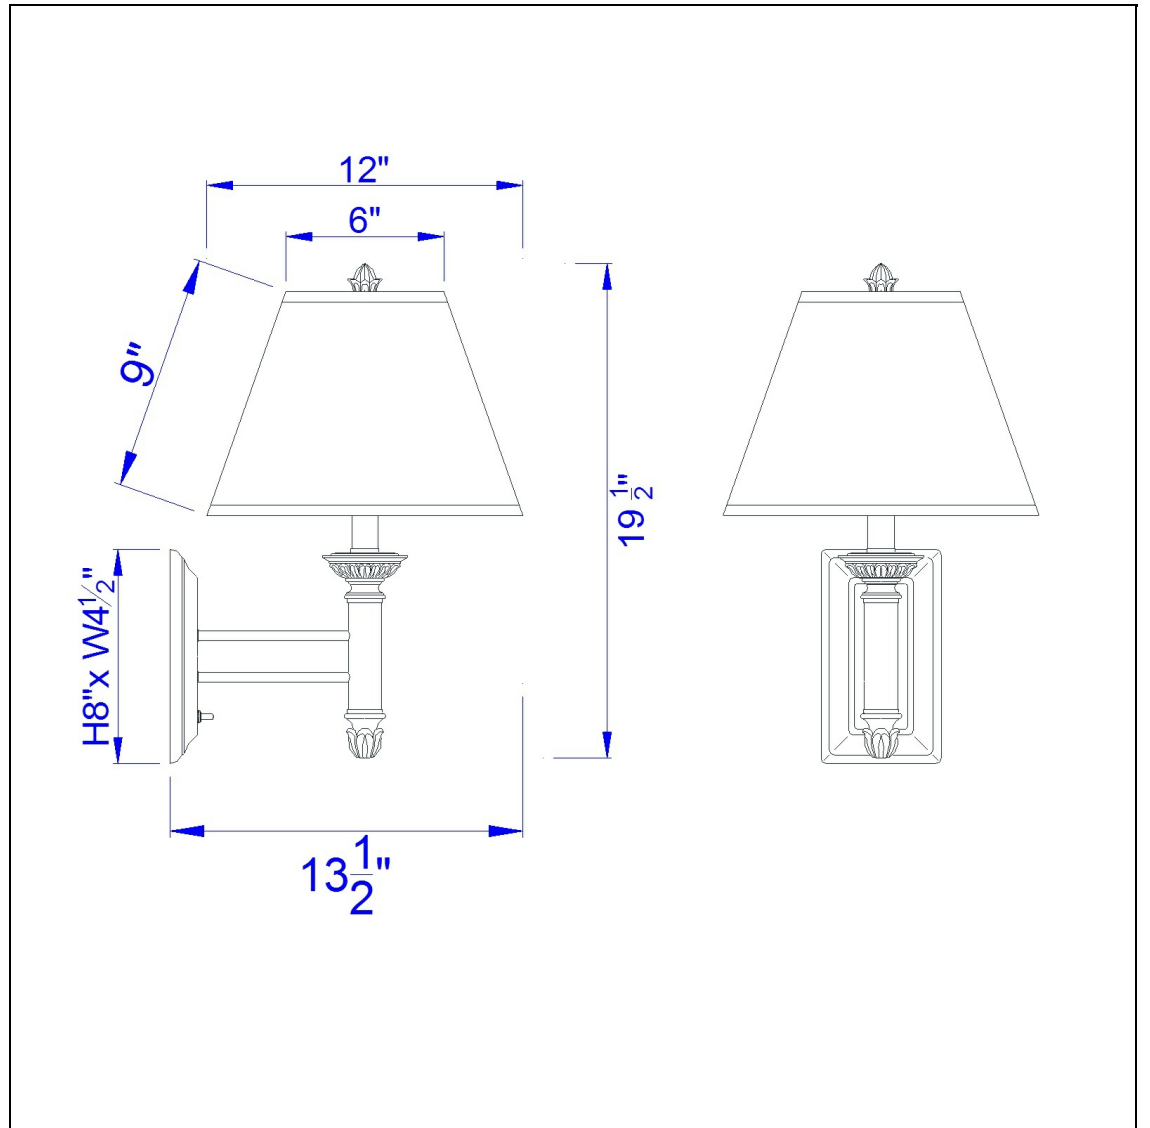

Product No. **LA-60002W2L-1**

Description

60W X 2 Hotel Wall Lamp
Durable Metal Construction
Little to no Assembly Required
Push Button on Base Plate for Easy Access
Fabric Shade Included
UL listed
UL listed
19.5" Height Metal Wall Lamp in Antique Bronze

Technical Specifications

UPC	020193067284	Carton 1 Dimensions	11.00 x 14.50 x 11.00
Wattage	60WX2	Carton 2 Dimensions	10.00 x 0.00 x 11.00
CRI	N/A	Carton 3 Dimensions	13.00 x 4.00 x 13.00
Lumen	N/A	Package Dimensions	L: 11.00 W: 14.50 H: 11.00
Switch Type	3 Way Push Button		
Bulb Base	E26		
Number of Lights	2		
Color	Antique Bronze		
Base Color	Dark Bronze		