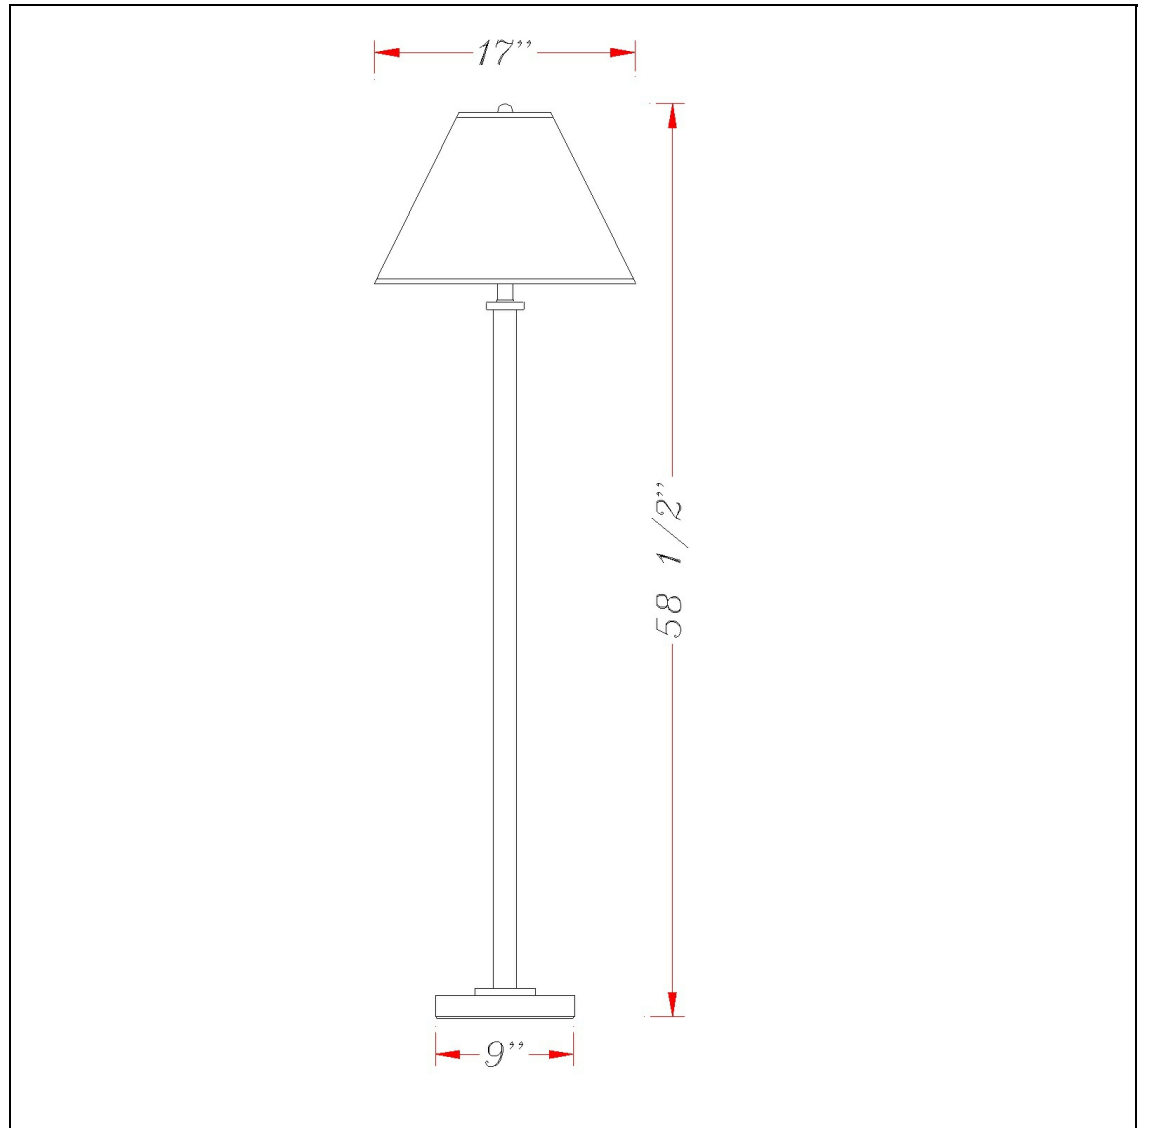

Product No. **LA-60003FL-1**

Description

100W Metal Fl Lp W/Push Switch
Durable Metal Construction
Push Switch on Neck
Spider Type Shade
6 Foot Cord Plug
UL listed
UL listed
59" Tall Metal Floor Lamp in Chrome Finish

Technical Specifications

UPC	020193067284
Wattage	100W
CRI	N/A
Lumen	N/A
Switch Type	On/Off Push Button
Bulb Base	E26
Number of Lights	1
Color	Brushed Steel
Base Color	Brushed Steel/Espresso

Carton 1 Dimensions	49.90 x 5.80 x 12.50
Carton 2 Dimensions	13.00 x 18.00 x 12.50
Carton 3 Dimensions	18.00 x 4.00 x 18.00
Package Dimensions	L: 12.50 W: 5.80 H: 49.90