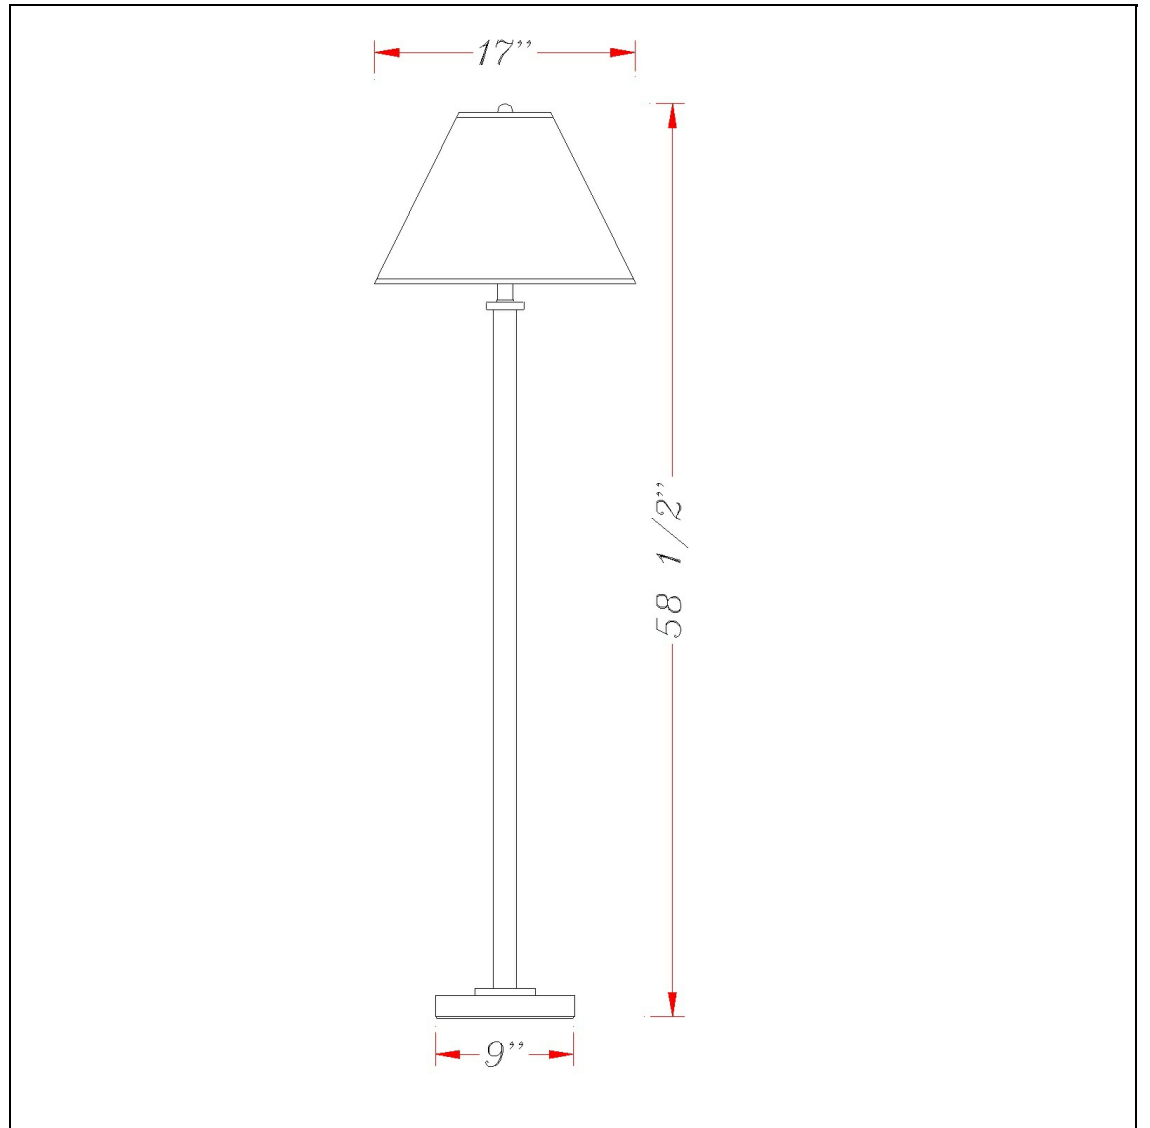

Product No. **LA-60003FL-1**

Description

100W Metal Fl Lp W/Push Switch  
Durable Metal Construction  
Push Switch on Neck  
Spider Type Shade  
6 Foot Cord Plug  
UL listed  
UL listed  
59" Tall Metal Floor Lamp in Chrome Finish

Technical Specifications

<b>UPC</b>	020193067284
<b>Wattage</b>	100W
<b>CRI</b>	N/A
<b>Lumen</b>	N/A
<b>Switch Type</b>	On/Off Push Button
<b>Bulb Base</b>	E26
<b>Number of Lights</b>	1
<b>Color</b>	Brushed Steel
<b>Base Color</b>	Brushed Steel/Espresso

<b>Carton 1 Dimensions</b>	49.90 x 5.80 x 12.50
<b>Carton 2 Dimensions</b>	13.00 x 18.00 x 12.50
<b>Carton 3 Dimensions</b>	18.00 x 4.00 x 18.00
<b>Package Dimensions</b>	L: 12.50 W: 5.80 H: 49.90