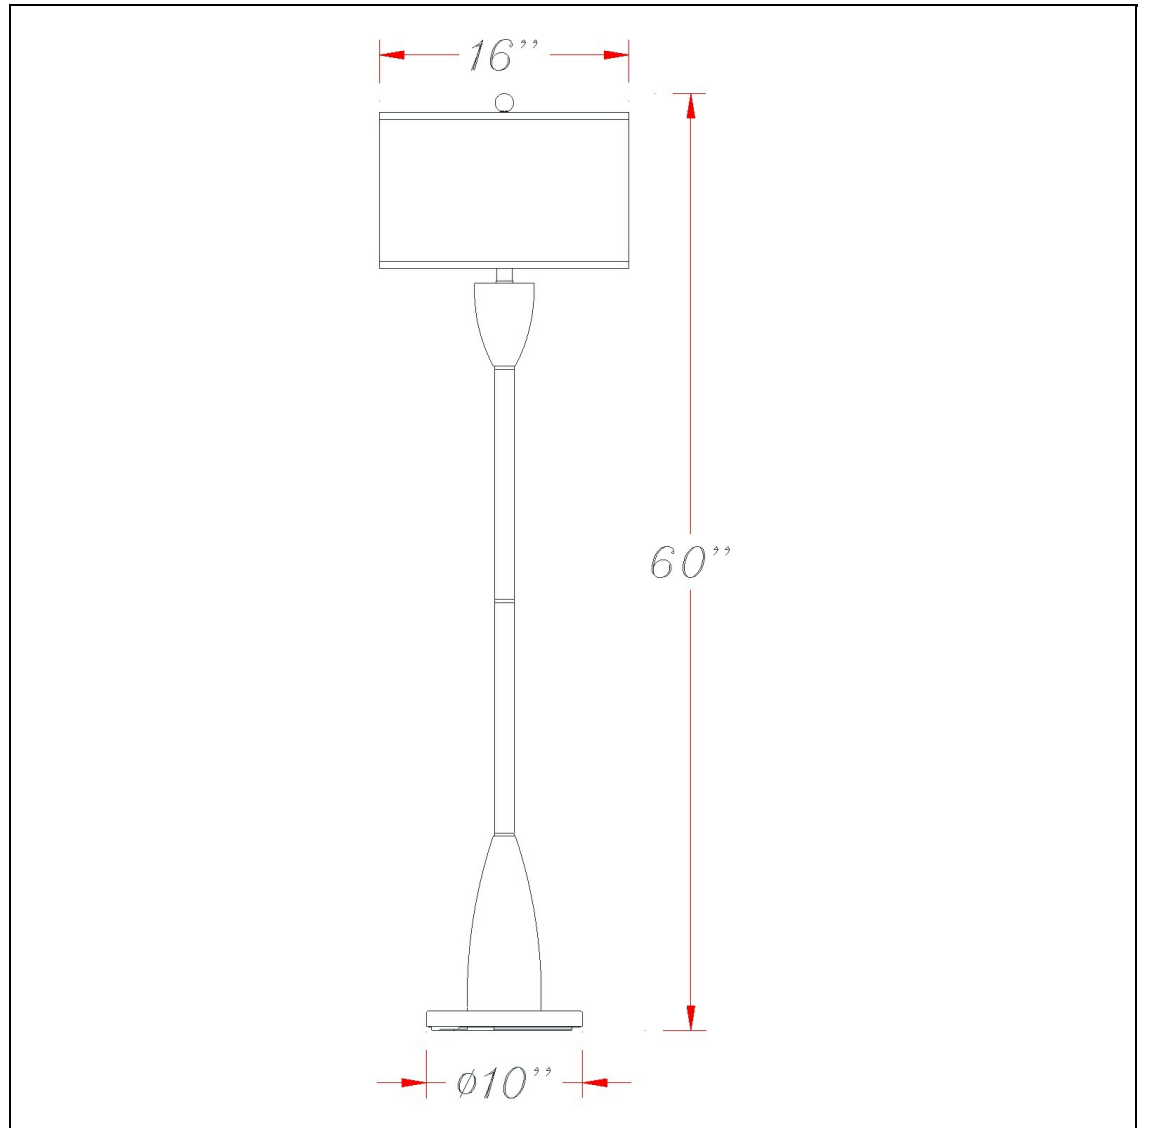

Product No. **LA-60006FL-2**

Description

100W Metal/Resin Fl Lp  
Durable Metal Construction  
Brown Stripe Fabric Drum Shade Included  
Spider Type Shade  
6 Foot Cord Plug  
UL listed  
UL listed  
60" Tall Floor Lamp in Brushed  
Steel/Esspresso Finish

Technical Specifications

<b>UPC</b>	020193067284
<b>Wattage</b>	100W
<b>CRI</b>	N/A
<b>Lumen</b>	N/A
<b>Switch Type</b>	On/Off
<b>Bulb Base</b>	E26
<b>Number of Lights</b>	1
<b>Color</b>	Brushed Steel/Wood
<b>Base Color</b>	Brushed Steel/Esspresso

<b>Carton 1 Dimensions</b>	21.80 x 8.30 x 13.00
<b>Carton 2 Dimensions</b>	0.00 x 0.00 x 13.00
<b>Carton 3 Dimensions</b>	17.00 x 17.00 x 11.00
<b>Package Dimensions</b>	L: 13.00 W: 8.30 H: 21.80