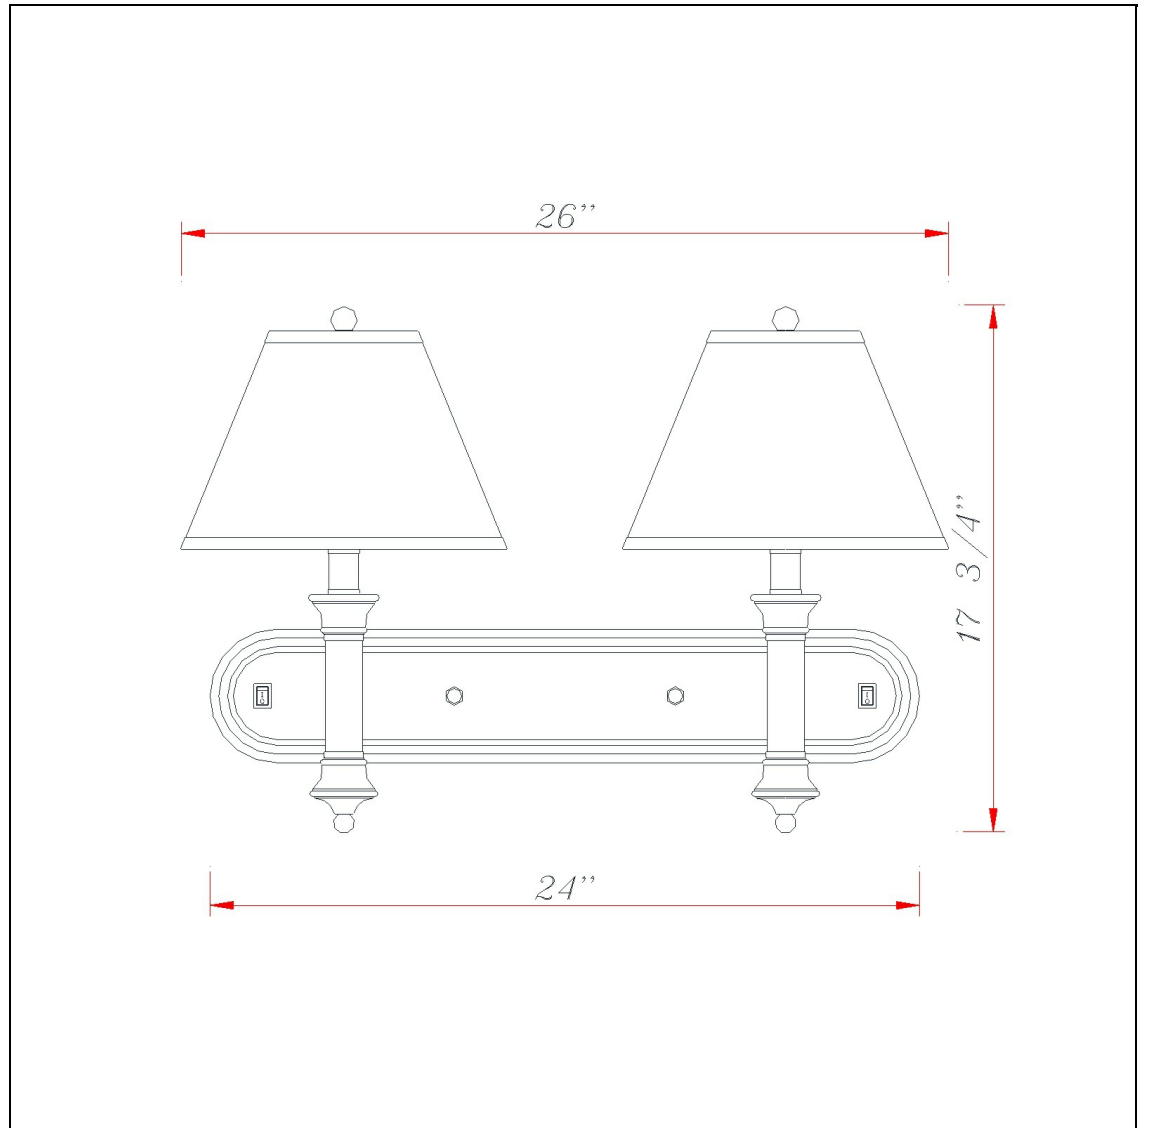

Product No. **LA-60007W2L-1R**

Description

Hotel Wall Lamp With Rocker Switch
Durable Metal Construction
Little to no assembly required
Spider Type Shade
6 Foot Cord Plug
UL listed
UL listed
17.5" Tall Metal Wall Lamp in Dark Bronze Finish

Technical Specifications

UPC	020193067284
Wattage	60W
CRI	N/A
Lumen	N/A
Switch Type	On/Off Rocker
Bulb Base	E26
Number of Lights	2
Color	Dark Bronze
Base Color	Dark Bronze

Carton 1 Dimensions	9.50 x 14.50 x 9.50
Carton 2 Dimensions	9.00 x 12.00 x 9.50
Package Dimensions	L: 9.50 W: 14.50 H: 9.50