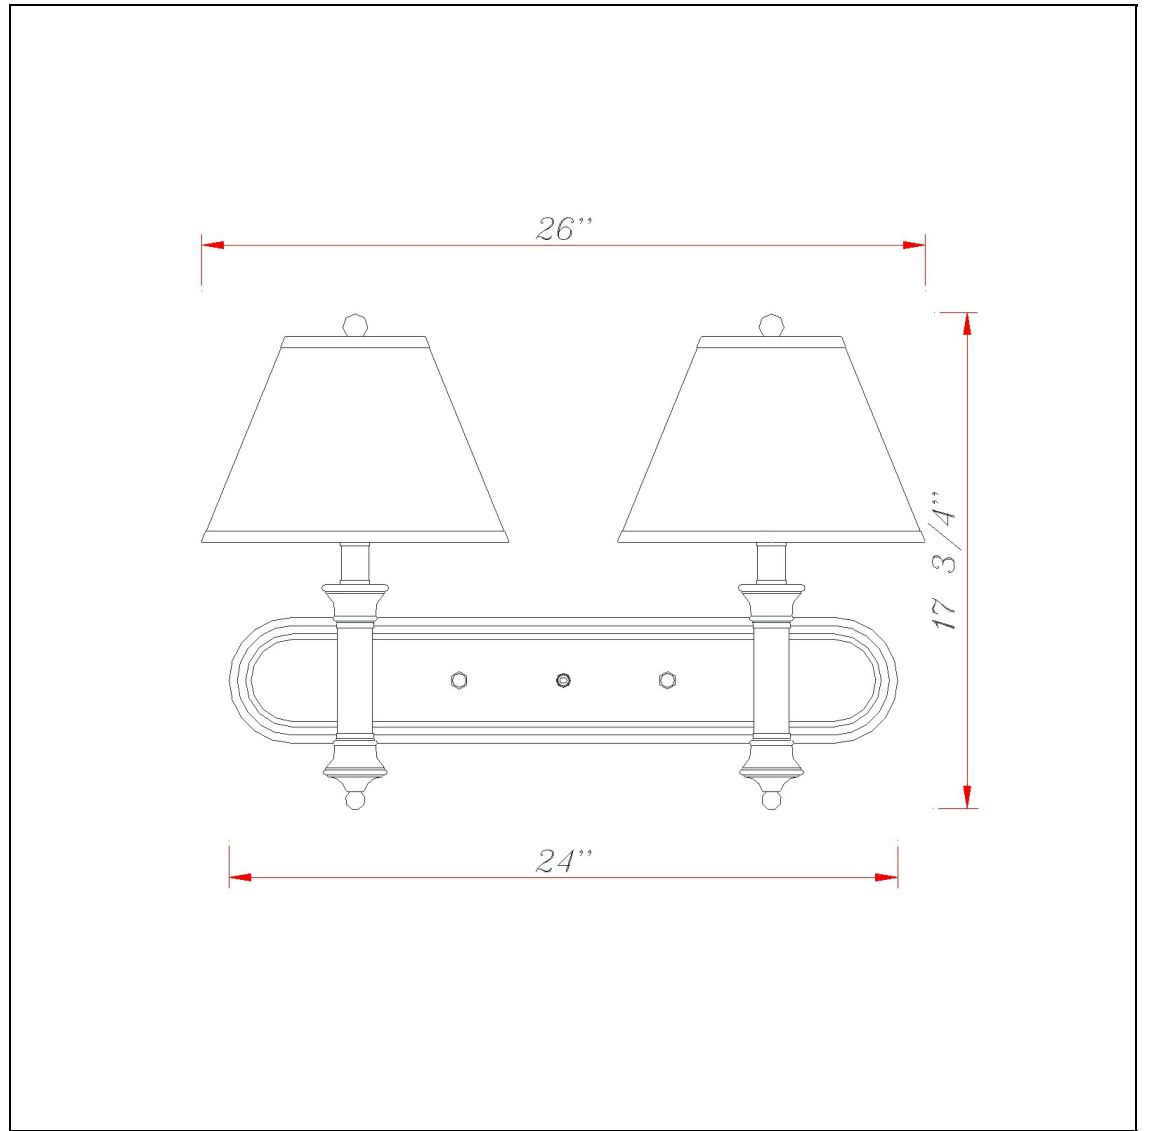

Product No. **LA-60007W2L-2**

Description

60W X 2 Metal Wall Lamp
Durable Metal Construction
Little to no Assembly Required
Push Button on Base for Easy Access
Fabric Shade Included
UL listed
UL listed
18" Height Metal Wall Lamp in Dark Bronze

Technical Specifications

| | | | |
|-------------------------|--------------------|----------------------------|--------------------------|
| UPC | 020193067284 | Carton 1 Dimensions | 9.50 x 14.50 x 9.50 |
| Wattage | 60WX2 | Carton 2 Dimensions | 9.00 x 0.00 x 9.50 |
| CRI | N/A | Carton 3 Dimensions | 12.00 x 4.00 x 12.00 |
| Lumen | N/A | Package Dimensions | L: 9.50 W: 14.50 H: 9.50 |
| Switch Type | On/Off Push Button | | |
| Bulb Base | E26 | | |
| Number of Lights | 2 | | |
| Color | Dark Bronze | | |
| Base Color | Dark Bronze | | |