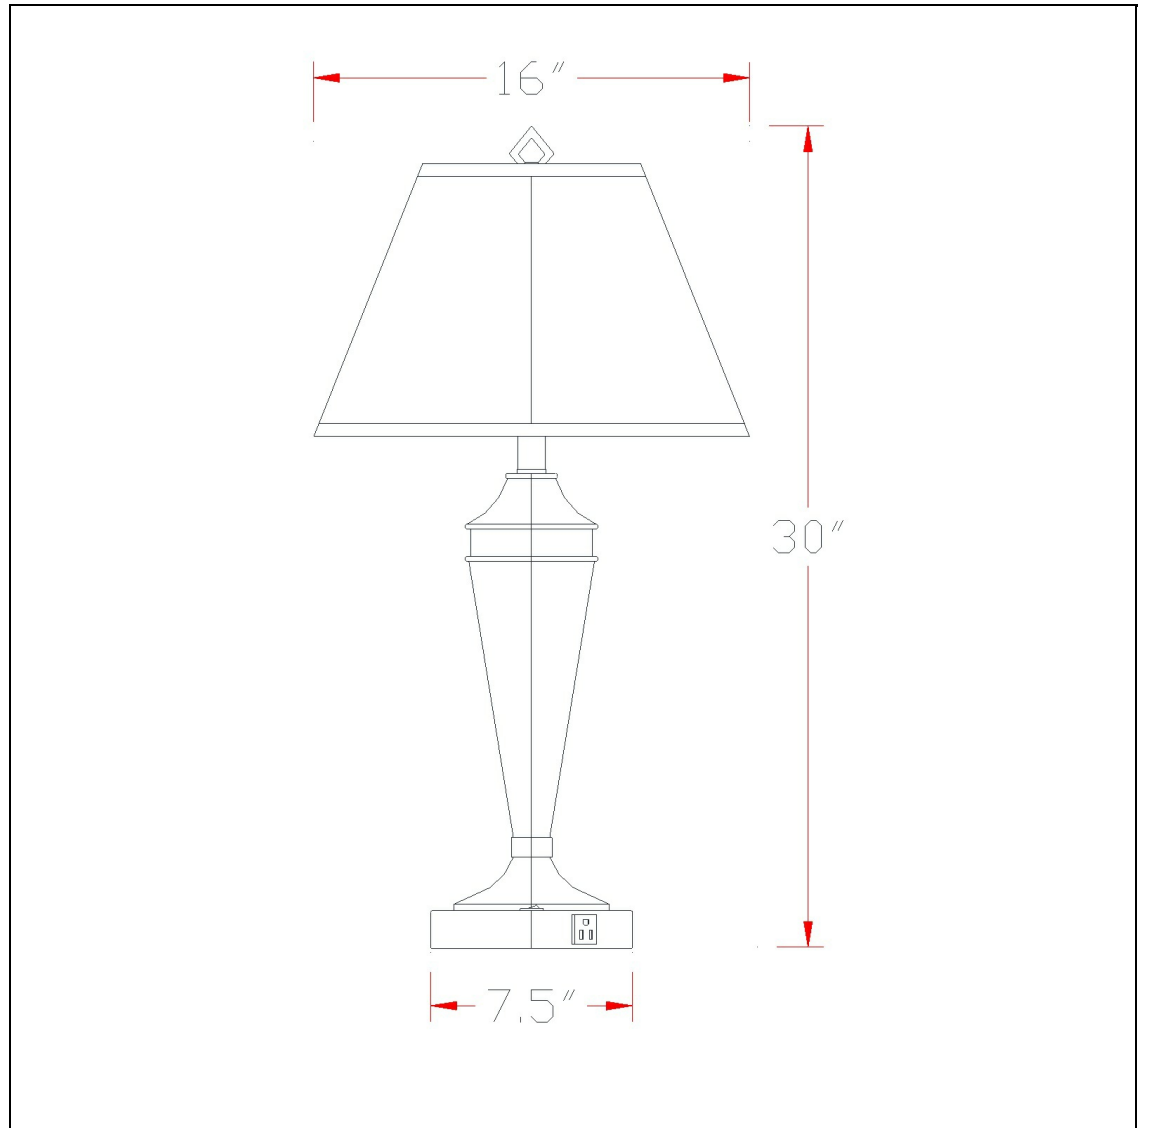

Product No. **LA-694TB-1R**

Description

100Wx1,1 Rocker Switch,1 Outlet
Durable Metal Construction
Double Outlet on Base for Easy Access
Spider Type Shade
6 Foot Cord Plug
UL listed
UL listed
29.75" Tall Metal Table Lamp in
Espresso/Brushed Steel

Technical Specifications

UPC	020193067284	Carton 1 Dimensions	24.30 x 9.50 x 10.00
Wattage	100W	Carton 2 Dimensions	0.00 x 0.00 x 10.00
CRI	N/A	Carton 3 Dimensions	17.00 x 17.00 x 12.00
Lumen	N/A	Package Dimensions	L: 10.00 W: 9.50 H: 24.30
Switch Type	On/Off Rocker		
Bulb Base	E26		
Number of Lights	1		
Color	Chrome		
Base Color	Espresso/Chrome		