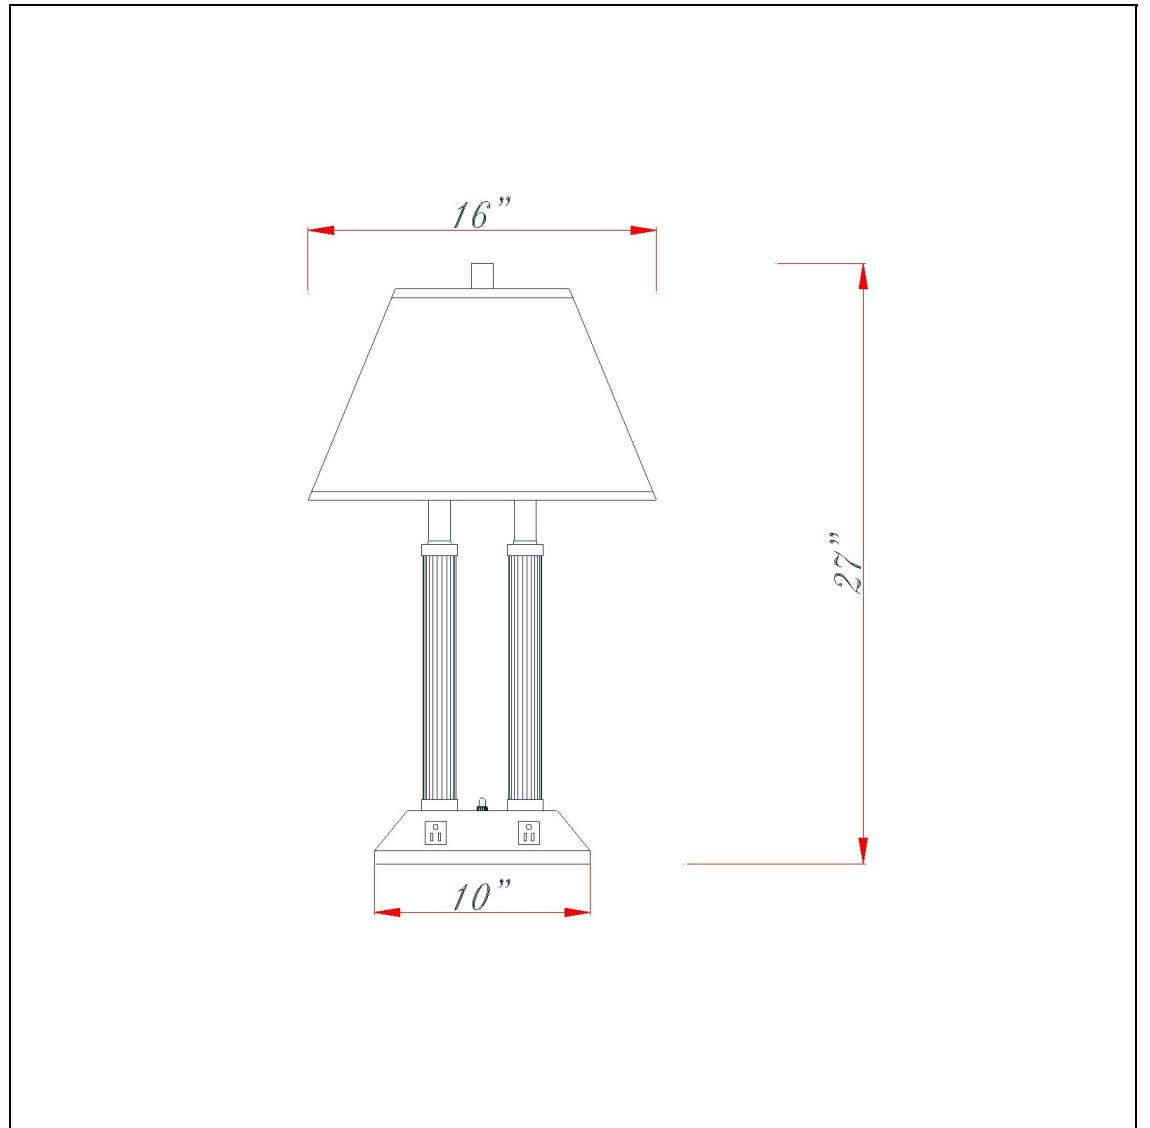

Product No. **LA-8003DK-1CH**

Description

60W X 2 Dk Lp W/3W Swch & 2 Outlets  
Durable Metal Construction  
Little to no Assembly Required  
Push Button Switch on Base Plate for Easy Access  
Includes Two Power Outlets Built into Base  
UL listed  
UL listed  
27" Height Metal Desk Lamp in Chrome

Technical Specifications

<b>UPC</b>	020193067284	<b>Carton 1 Dimensions</b>	22.00 x 7.50 x 22.00
<b>Wattage</b>	60WX2	<b>Carton 2 Dimensions</b>	11.00 x 0.00 x 22.00
<b>CRI</b>	N/A	<b>Carton 3 Dimensions</b>	17.00 x 4.00 x 17.00
<b>Lumen</b>	N/A	<b>Package Dimensions</b>	L: 22.00 W: 7.50 H: 22.00
<b>Switch Type</b>	3 Way Push Button		
<b>Bulb Base</b>	E26		
<b>Number of Lights</b>	2		
<b>Color</b>	Chrome		
<b>Base Color</b>	Chrome		