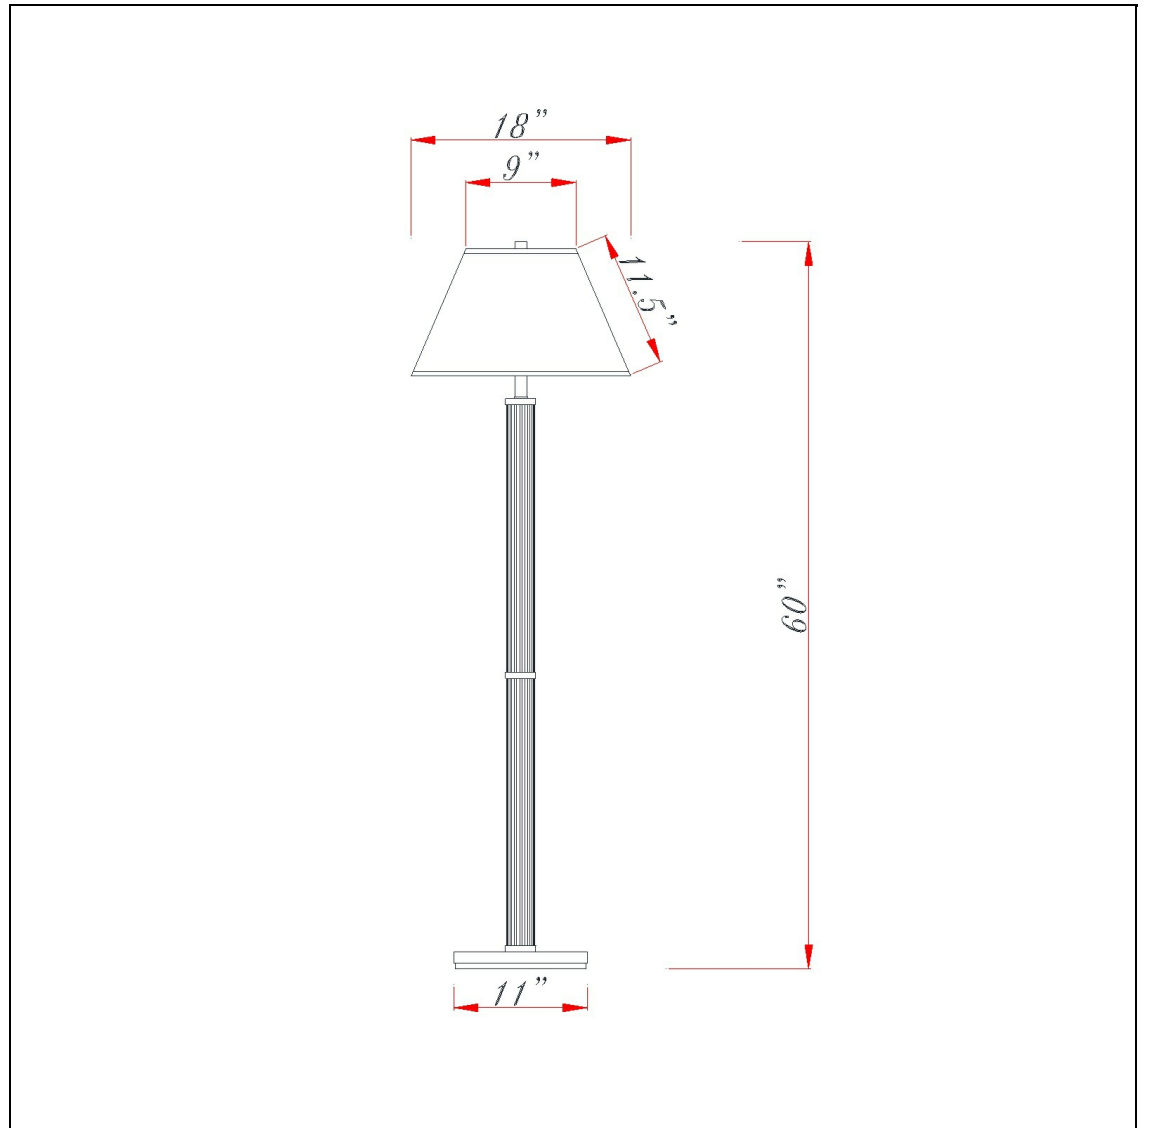

Product No. **LA-8003FL-1CH**

Description

100W Metal Fl Lp W/Push Thru Switch
Durable Metal Construction
Little to no Assembly Required
Push Thru Switch on Neck of Lamp
Fabric Shade Included
UL listed
UL listed
60" Height Metal Floor Lamp in Chrome

Technical Specifications

UPC	020193067284	Carton 1 Dimensions	25.80 x 5.80 x 25.80
Wattage	100W	Carton 2 Dimensions	12.00 x 0.00 x 25.80
CRI	N/A	Carton 3 Dimensions	17.00 x 4.00 x 17.00
Lumen	N/A	Package Dimensions	L: 25.80 W: 5.80 H: 25.80
Switch Type	On/Off Push Thru		
Bulb Base	E26		
Number of Lights	1		
Color	Chrome		
Base Color	Chrome		