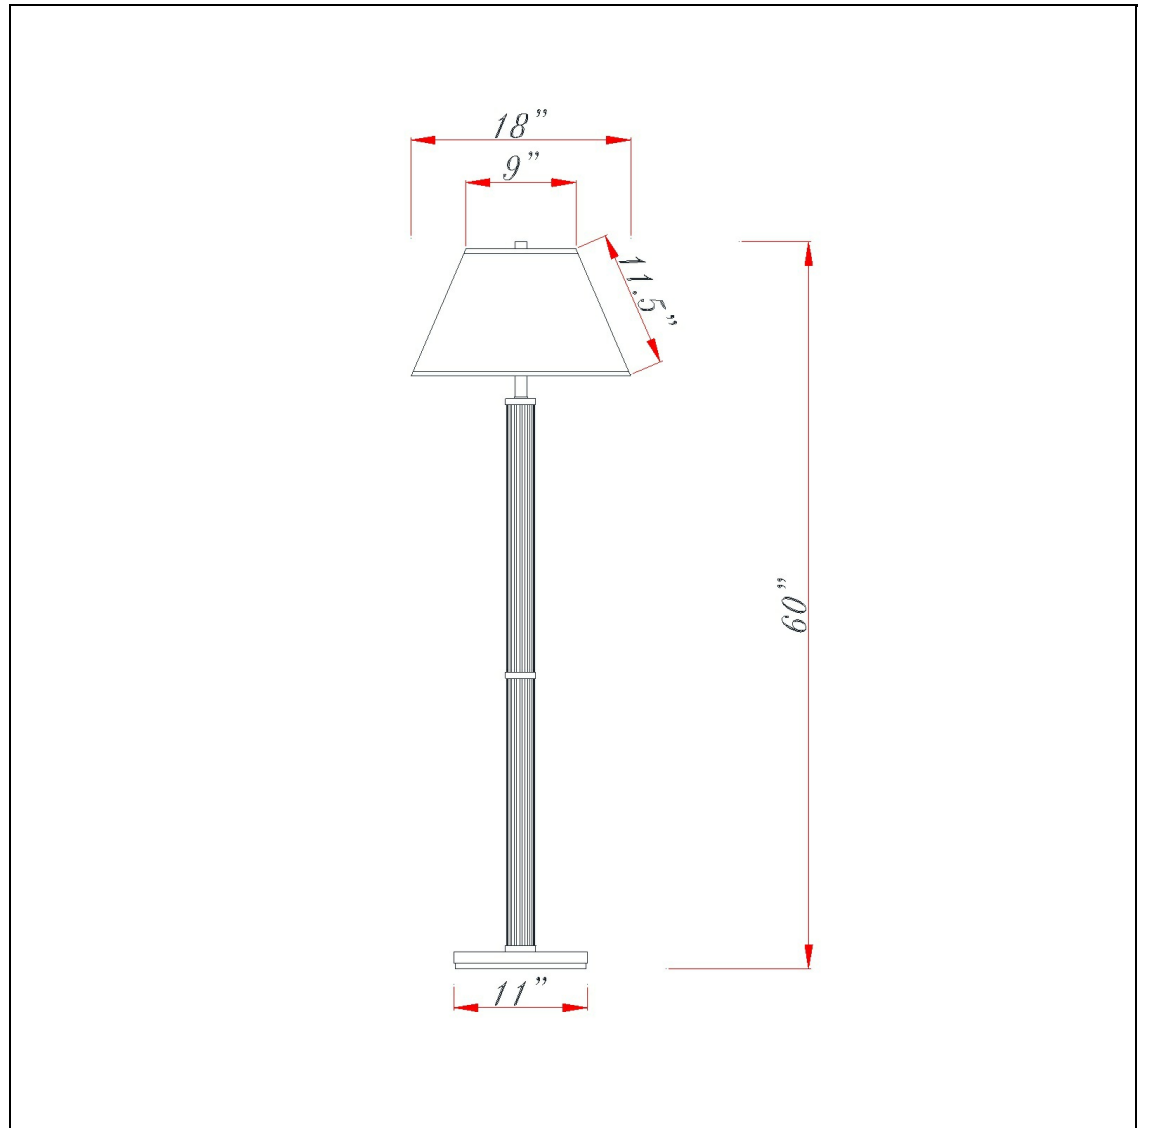

Product No. **LA-8003FL-1CH**

Description

100W Metal Fl Lp W/Push Thru Switch  
Durable Metal Construction  
Little to no Assembly Required  
Push Thru Switch on Neck of Lamp  
Fabric Shade Included  
UL listed  
UL listed  
60" Height Metal Floor Lamp in Chrome

Technical Specifications

<b>UPC</b>	020193067284	<b>Carton 1 Dimensions</b>	25.80 x 5.80 x 25.80
<b>Wattage</b>	100W	<b>Carton 2 Dimensions</b>	12.00 x 0.00 x 25.80
<b>CRI</b>	N/A	<b>Carton 3 Dimensions</b>	17.00 x 4.00 x 17.00
<b>Lumen</b>	N/A	<b>Package Dimensions</b>	L: 25.80 W: 5.80 H: 25.80
<b>Switch Type</b>	On/Off Push Thru		
<b>Bulb Base</b>	E26		
<b>Number of Lights</b>	1		
<b>Color</b>	Chrome		
<b>Base Color</b>	Chrome		