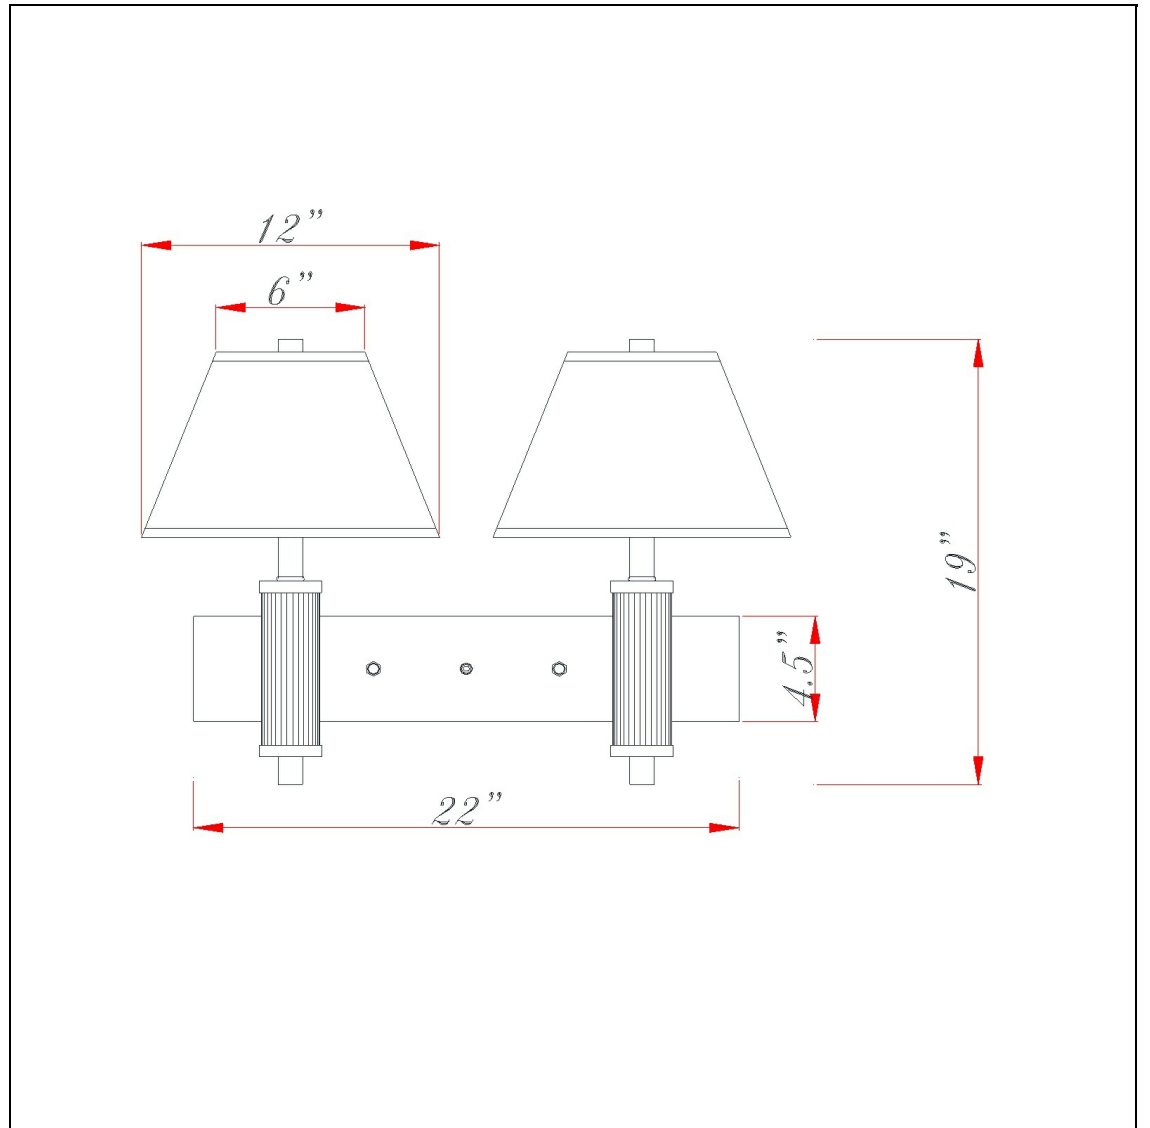

Product No. **LA-8003W2L-1CH**

Description

60W X 2 Wall Lp W/3W Push Switch
Durable Metal Construction
Little to no Assembly Required
Push Button on Base for Easy Access
Fabric Shade Included
UL listed
UL listed
19" Height Metal Wall Lamp in Chrome

Technical Specifications

UPC	020193067284	Carton 1 Dimensions	10.00 x 15.00 x 10.00
Wattage	60WX2	Carton 2 Dimensions	9.00 x 0.00 x 10.00
CRI	N/A	Carton 3 Dimensions	13.00 x 4.00 x 13.00
Lumen	N/A	Package Dimensions	L: 10.00 W: 15.00 H: 10.00
Switch Type	3 Way Push Button		
Bulb Base	E26		
Number of Lights	2		
Color	Chrome		
Base Color	Chrome		