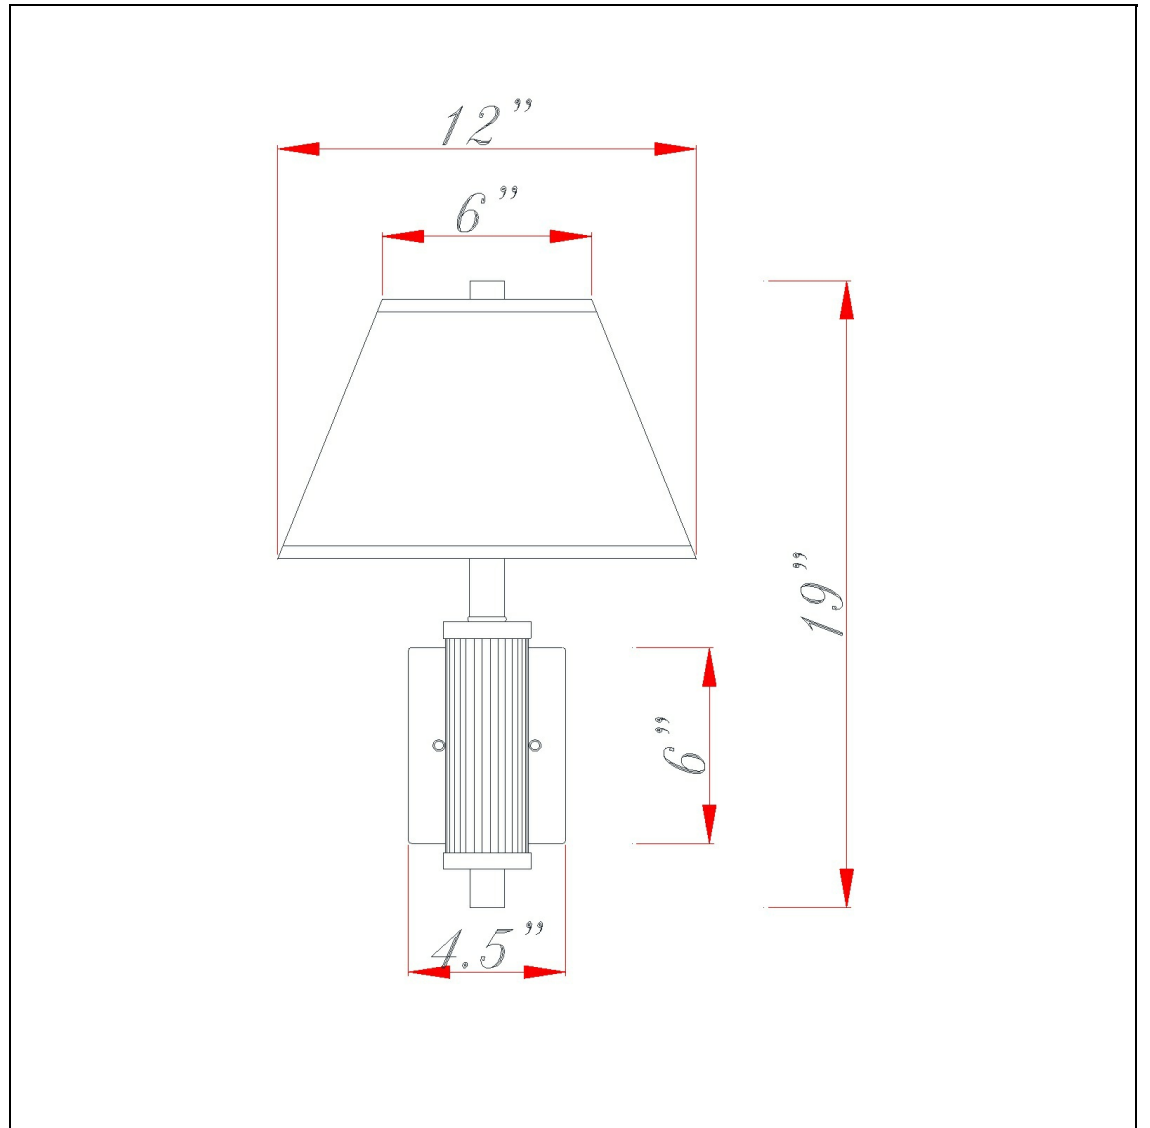

Product No. **LA-8003WL-1CH**

Description

60W Wall Lp W/On Off Push Swch  
Durable Metal Construction  
Little to no Assembly Required  
Push Button on Base for Easy Access  
Fabric Shade Included  
UL listed  
UL listed  
19" Height Metal Wall Lamp in Chrome

Technical Specifications

|                         |                    |                            |                          |
|-------------------------|--------------------|----------------------------|--------------------------|
| <b>UPC</b>              | 020193067284       | <b>Carton 1 Dimensions</b> | 6.00 x 10.00 x 6.00      |
| <b>Wattage</b>          | 60W                | <b>Carton 2 Dimensions</b> | 9.00 x 0.00 x 6.00       |
| <b>CRI</b>              | N/A                | <b>Carton 3 Dimensions</b> | 13.00 x 4.00 x 13.00     |
| <b>Lumen</b>            | N/A                | <b>Package Dimensions</b>  | L: 6.00 W: 10.00 H: 6.00 |
| <b>Switch Type</b>      | On/Off Push Button |                            |                          |
| <b>Bulb Base</b>        | E26                |                            |                          |
| <b>Number of Lights</b> | 1                  |                            |                          |
| <b>Color</b>            | Chrome             |                            |                          |
| <b>Base Color</b>       | Chrome             |                            |                          |