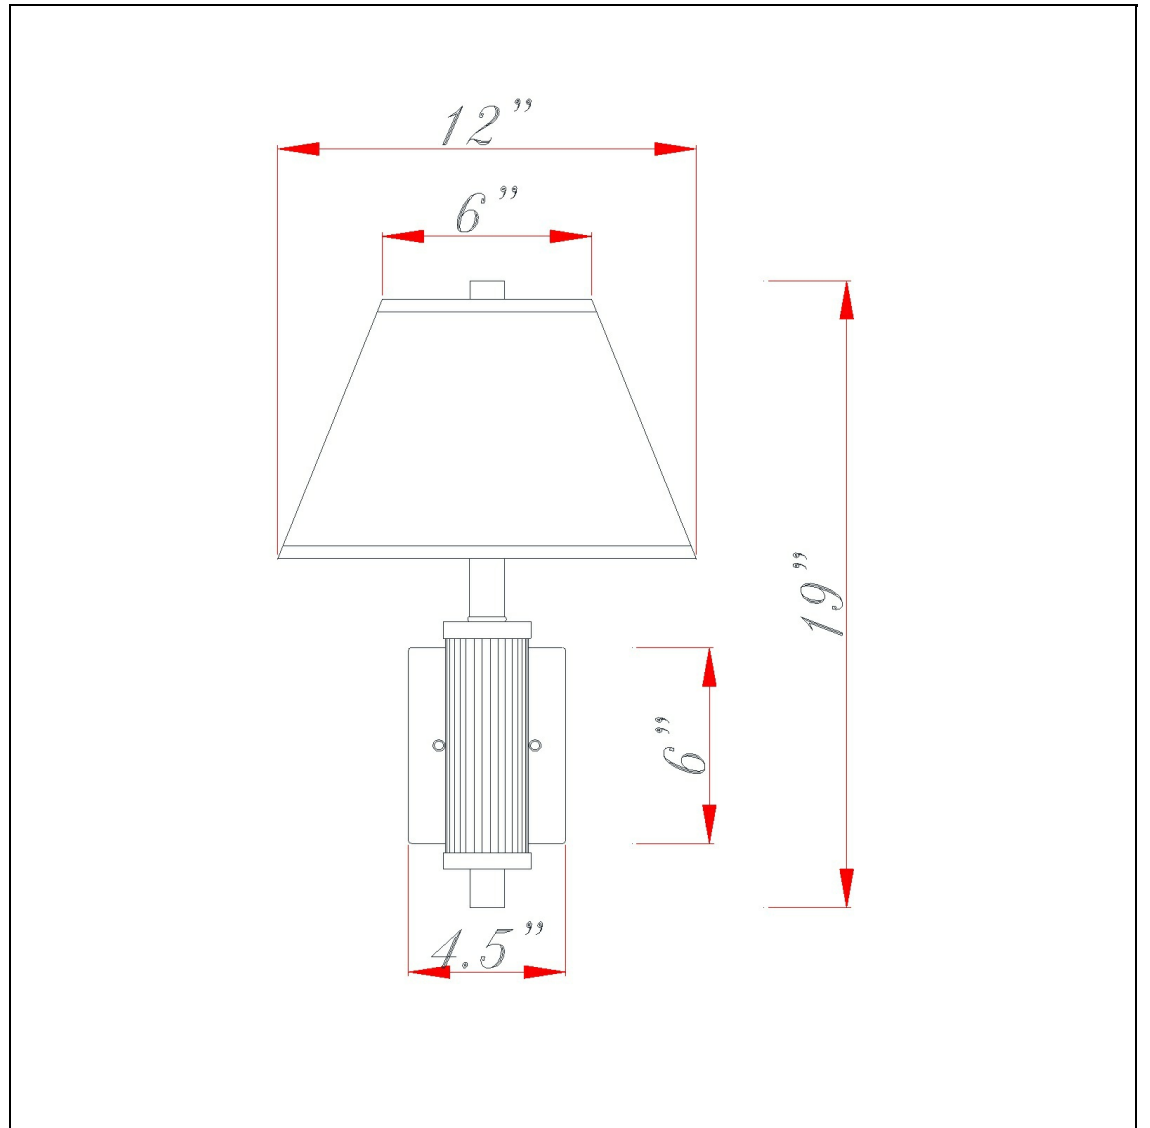

Product No. **LA-8003WL-1CH**

Description

60W Wall Lp W/On Off Push Swch  
Durable Metal Construction  
Little to no Assembly Required  
Push Button on Base for Easy Access  
Fabric Shade Included  
UL listed  
UL listed  
19" Height Metal Wall Lamp in Chrome

Technical Specifications

<b>UPC</b>	020193067284	<b>Carton 1 Dimensions</b>	6.00 x 10.00 x 6.00
<b>Wattage</b>	60W	<b>Carton 2 Dimensions</b>	9.00 x 0.00 x 6.00
<b>CRI</b>	N/A	<b>Carton 3 Dimensions</b>	13.00 x 4.00 x 13.00
<b>Lumen</b>	N/A	<b>Package Dimensions</b>	L: 6.00 W: 10.00 H: 6.00
<b>Switch Type</b>	On/Off Push Button		
<b>Bulb Base</b>	E26		
<b>Number of Lights</b>	1		
<b>Color</b>	Chrome		
<b>Base Color</b>	Chrome		