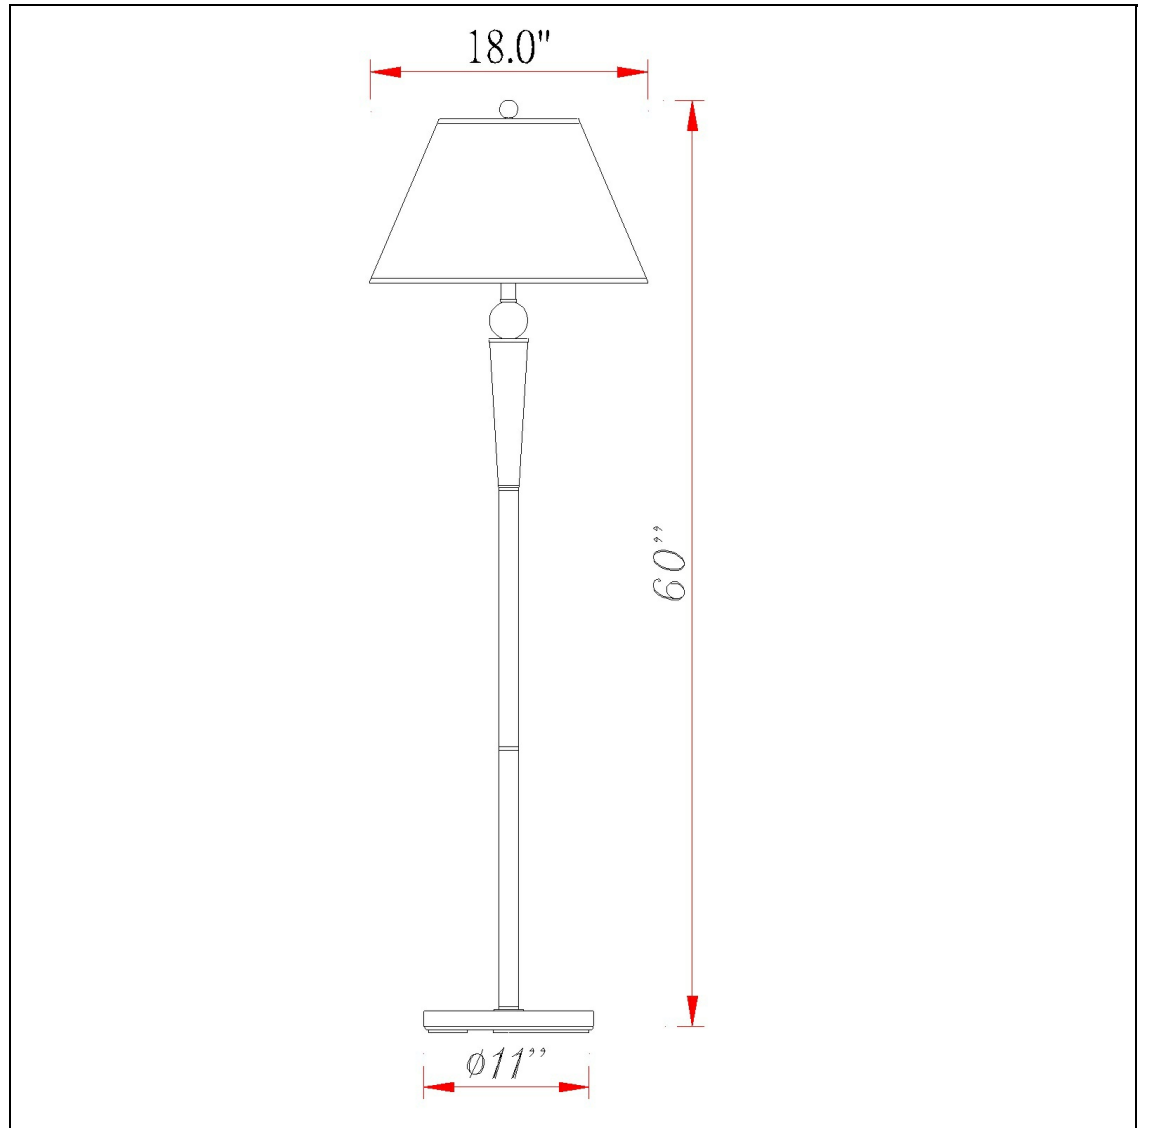

Product No. **LA-8005FL-1BS**

Description

100W Metal Fl Lp W/Push Thru Switch
Durable Metal Construction
Little to no assembly required
Spider Type Shade
6 Foot Cord Plug
UL listed
UL listed
60" Tall Metal Floor Lamp in Brushed Steel/Espresso Finish

Technical Specifications

UPC	020193067284	Carton 1 Dimensions	20.30 x 6.00 x 20.30
Wattage	100W	Carton 2 Dimensions	12.00 x 19.00 x 20.30
CRI	N/A	Carton 3 Dimensions	19.00 x 4.00 x 19.00
Lumen	N/A	Package Dimensions	L: 20.30 W: 6.00 H: 20.30
Switch Type	On/Off Push Thru		
Bulb Base	E26		
Number of Lights	1		
Color	Brushed Steel		
Base Color	Brushed Steel		