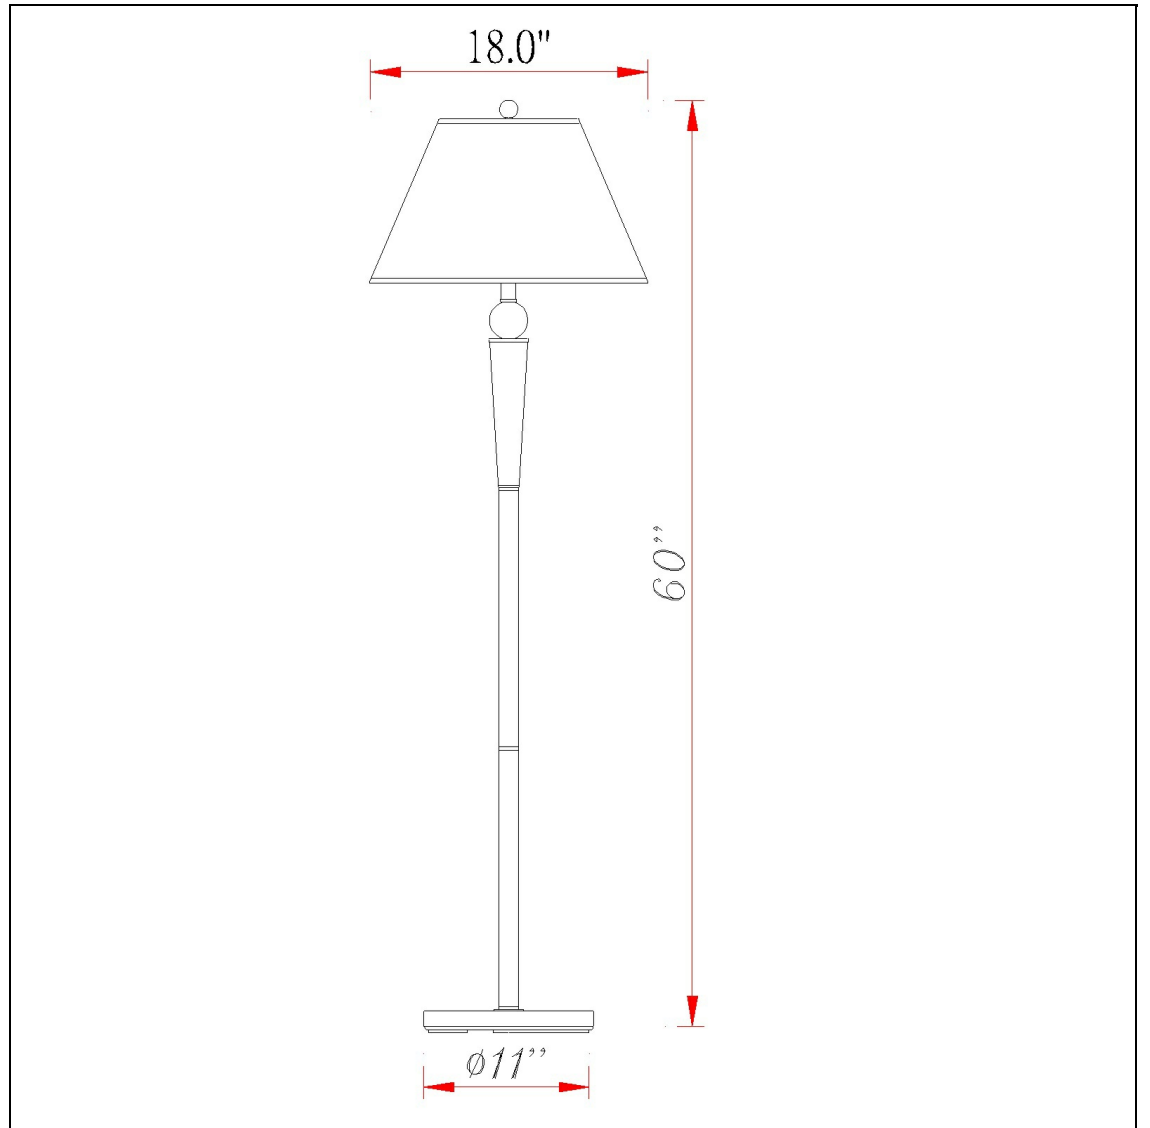

Product No. **LA-8005FL-1BS**

Description

100W Metal Fl Lp W/Push Thru Switch  
Durable Metal Construction  
Little to no assembly required  
Spider Type Shade  
6 Foot Cord Plug  
UL listed  
UL listed  
60" Tall Metal Floor Lamp in Brushed Steel/Espresso Finish

Technical Specifications

<b>UPC</b>	020193067284	<b>Carton 1 Dimensions</b>	20.30 x 6.00 x 20.30
<b>Wattage</b>	100W	<b>Carton 2 Dimensions</b>	12.00 x 19.00 x 20.30
<b>CRI</b>	N/A	<b>Carton 3 Dimensions</b>	19.00 x 4.00 x 19.00
<b>Lumen</b>	N/A	<b>Package Dimensions</b>	L: 20.30 W: 6.00 H: 20.30
<b>Switch Type</b>	On/Off Push Thru		
<b>Bulb Base</b>	E26		
<b>Number of Lights</b>	1		
<b>Color</b>	Brushed Steel		
<b>Base Color</b>	Brushed Steel		