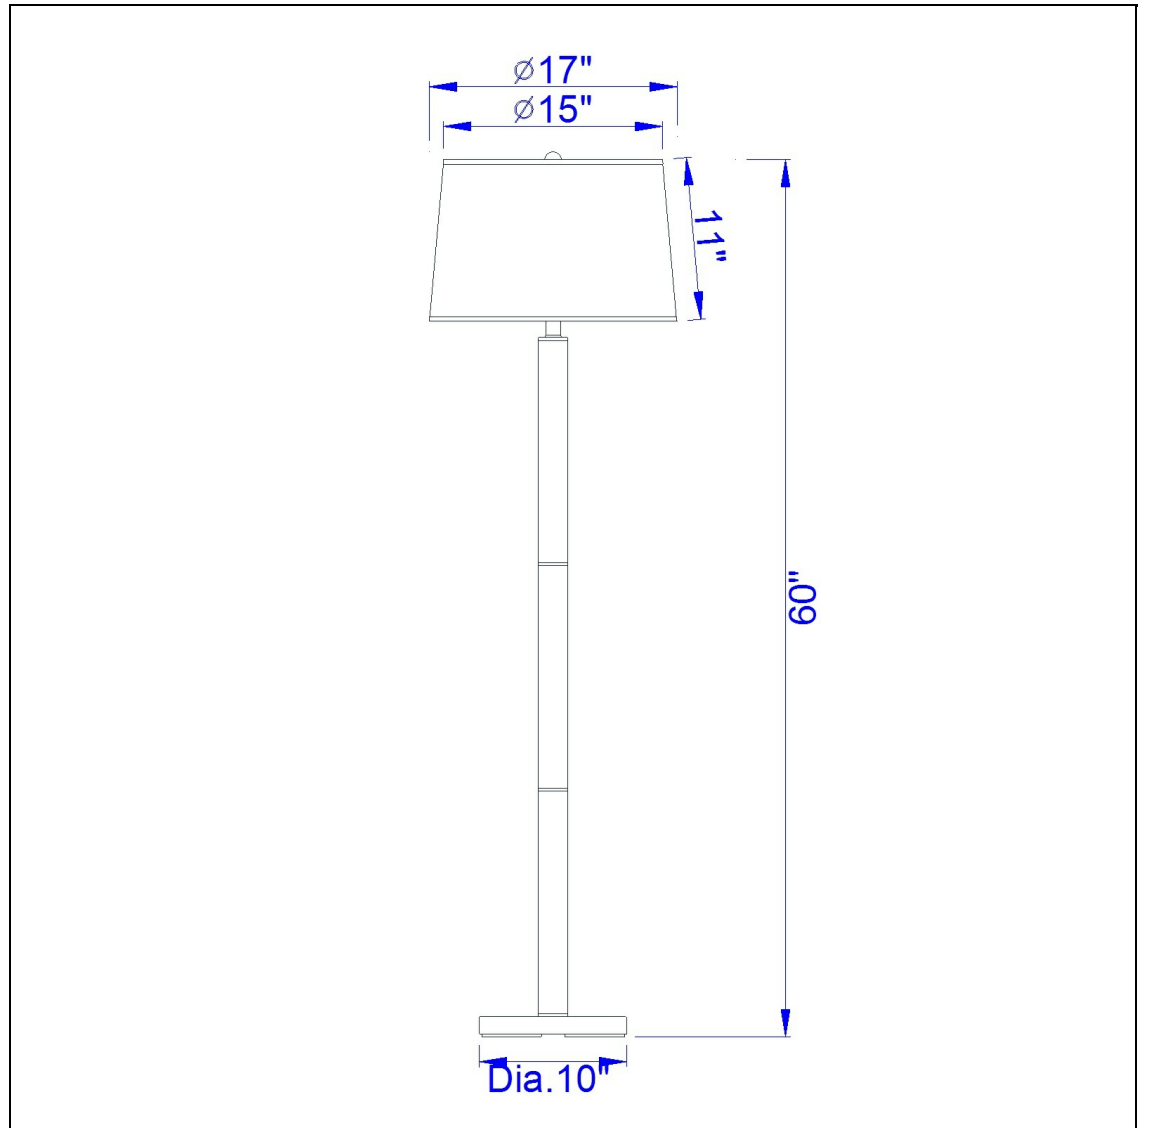

Product No. **LA-8020FL-1-BS**

Description

100W Metal Floor Lamp
Durable Metal Construction
Ships in One Carton
Spider Type Shade
6 Foot Cord Plug
UL listed
UL listed
60" Tall Metal Floor Lamp in Brushed Steel

Technical Specifications

| | | | |
|-------------------------|------------------|----------------------------|---------------------------|
| UPC | 020193067284 | Shade Top1 | 15.00 |
| Wattage | 100W | Shade Bottom1 | 17.00 |
| CRI | N/A | Shade Side | 11.00 |
| Lumen | N/A | Carton 1 Dimensions | 18.50 x 6.10 x 18.50 |
| Switch Type | On/Off Push Thru | Carton 2 Dimensions | 12.00 x 18.00 x 18.50 |
| Bulb Base | E26 | Carton 3 Dimensions | 18.00 x 4.00 x 18.00 |
| Number of Lights | 1 | Package Dimensions | L: 18.50 W: 6.10 H: 18.50 |
| Color | Brushed Steel | | |
| Base Color | Brushed Steel | | |