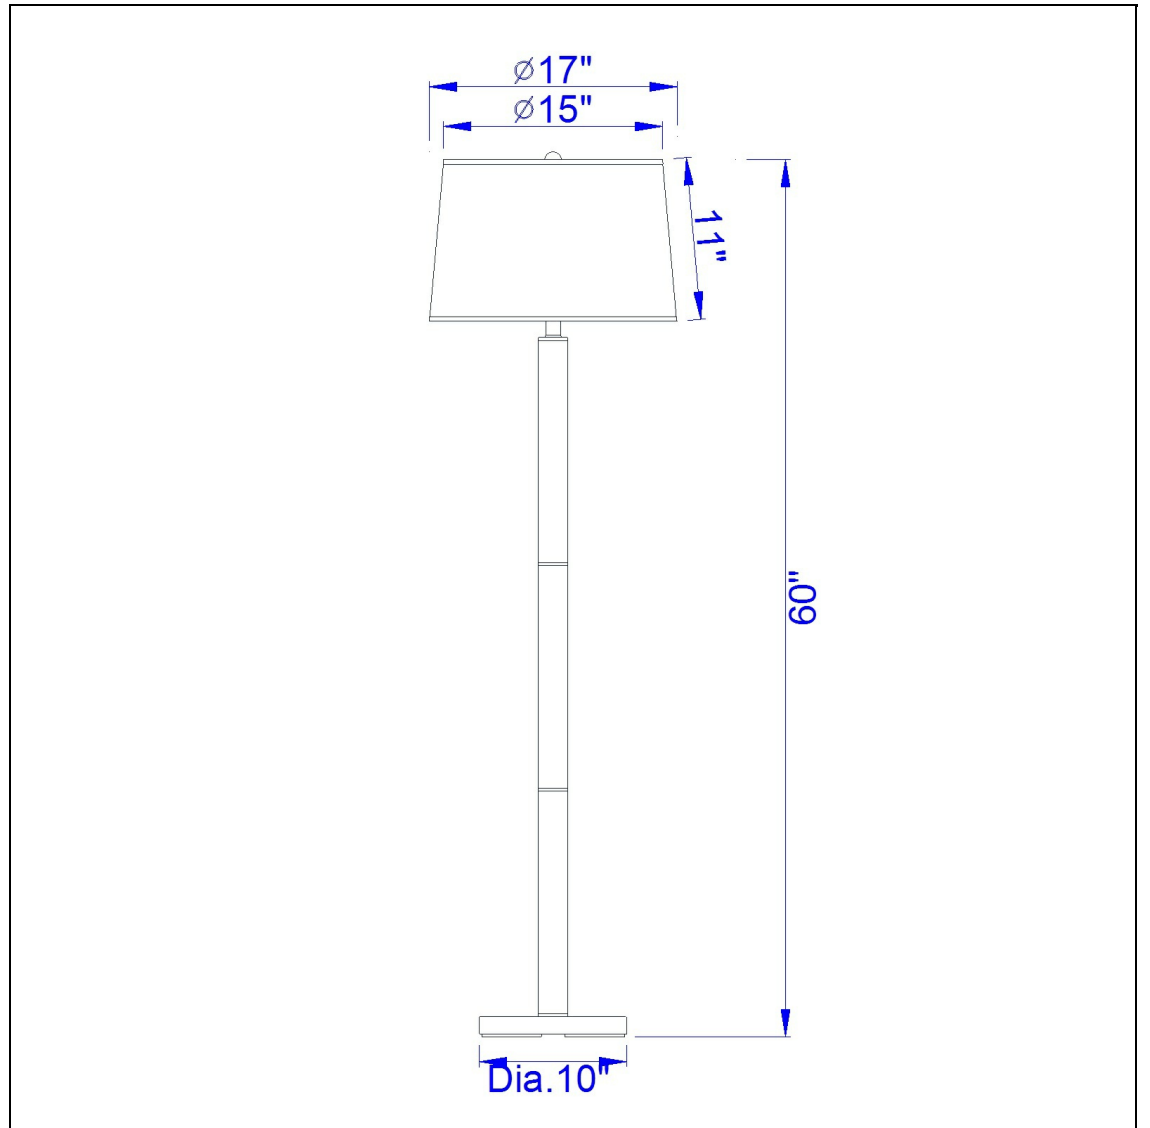

Product No. **LA-8020FL-1-BS**

Description

100W Metal Floor Lamp  
Durable Metal Construction  
Ships in One Carton  
Spider Type Shade  
6 Foot Cord Plug  
UL listed  
UL listed  
60" Tall Metal Floor Lamp in Brushed Steel

Technical Specifications

<b>UPC</b>	020193067284	<b>Shade Top1</b>	15.00
<b>Wattage</b>	100W	<b>Shade Bottom1</b>	17.00
<b>CRI</b>	N/A	<b>Shade Side</b>	11.00
<b>Lumen</b>	N/A	<b>Carton 1 Dimensions</b>	18.50 x 6.10 x 18.50
<b>Switch Type</b>	On/Off Push Thru	<b>Carton 2 Dimensions</b>	12.00 x 18.00 x 18.50
<b>Bulb Base</b>	E26	<b>Carton 3 Dimensions</b>	18.00 x 4.00 x 18.00
<b>Number of Lights</b>	1	<b>Package Dimensions</b>	L: 18.50 W: 6.10 H: 18.50
<b>Color</b>	Brushed Steel		
<b>Base Color</b>	Brushed Steel		