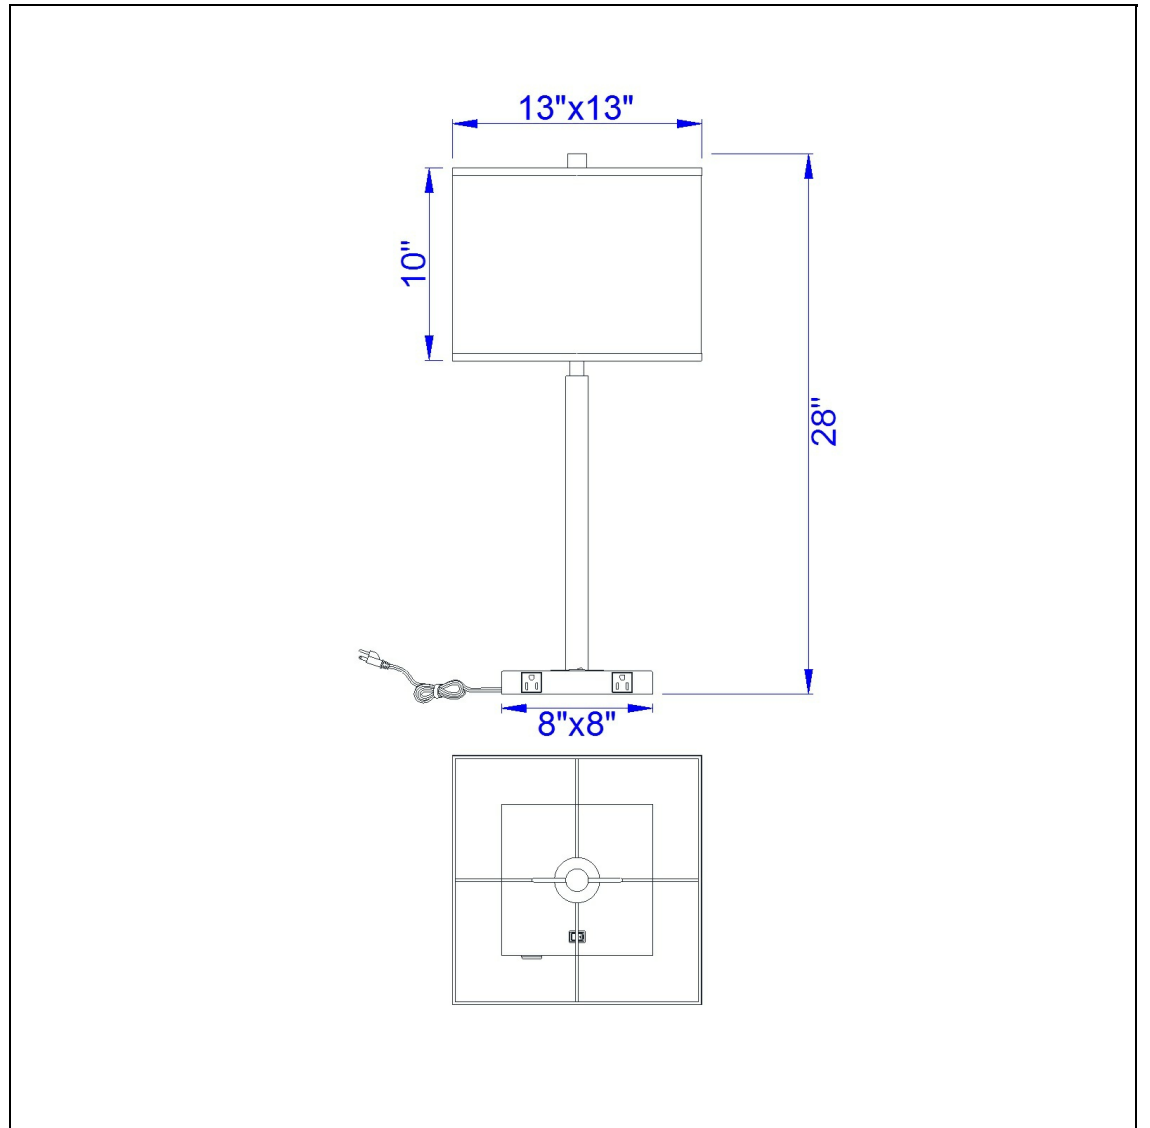

Product No. **LA-8028NS-1-BS**

Description

60W Metal N/S Lamp With Two Outlets
Durable Metal Construction
Little to no Assembly Required
Ships in One Carton
Includes Two Power Outlets Built into Base
UL listed
UL listed
60W METAL N/S LAMP WITH TWO OUTLETS

Technical Specifications

UPC	020193067284	Shade Top1	9.00
Wattage	100W	Shade Top2	15.00
CRI	N/A	Shade Bottom1	9.00
Lumen	N/A	Shade Bottom2	15.00
Switch Type	On/Off Rocker	Shade Side	10.00
Bulb Base	E26	Carton 1 Dimensions	25.00 x 13.80 x 25.00
Number of Lights	1	Carton 2 Dimensions	0.00 x 0.00 x 25.00
Color	Brushed Steel	Package Dimensions	L: 25.00 W: 13.80 H: 25.00
Base Color	Brushed Steel		