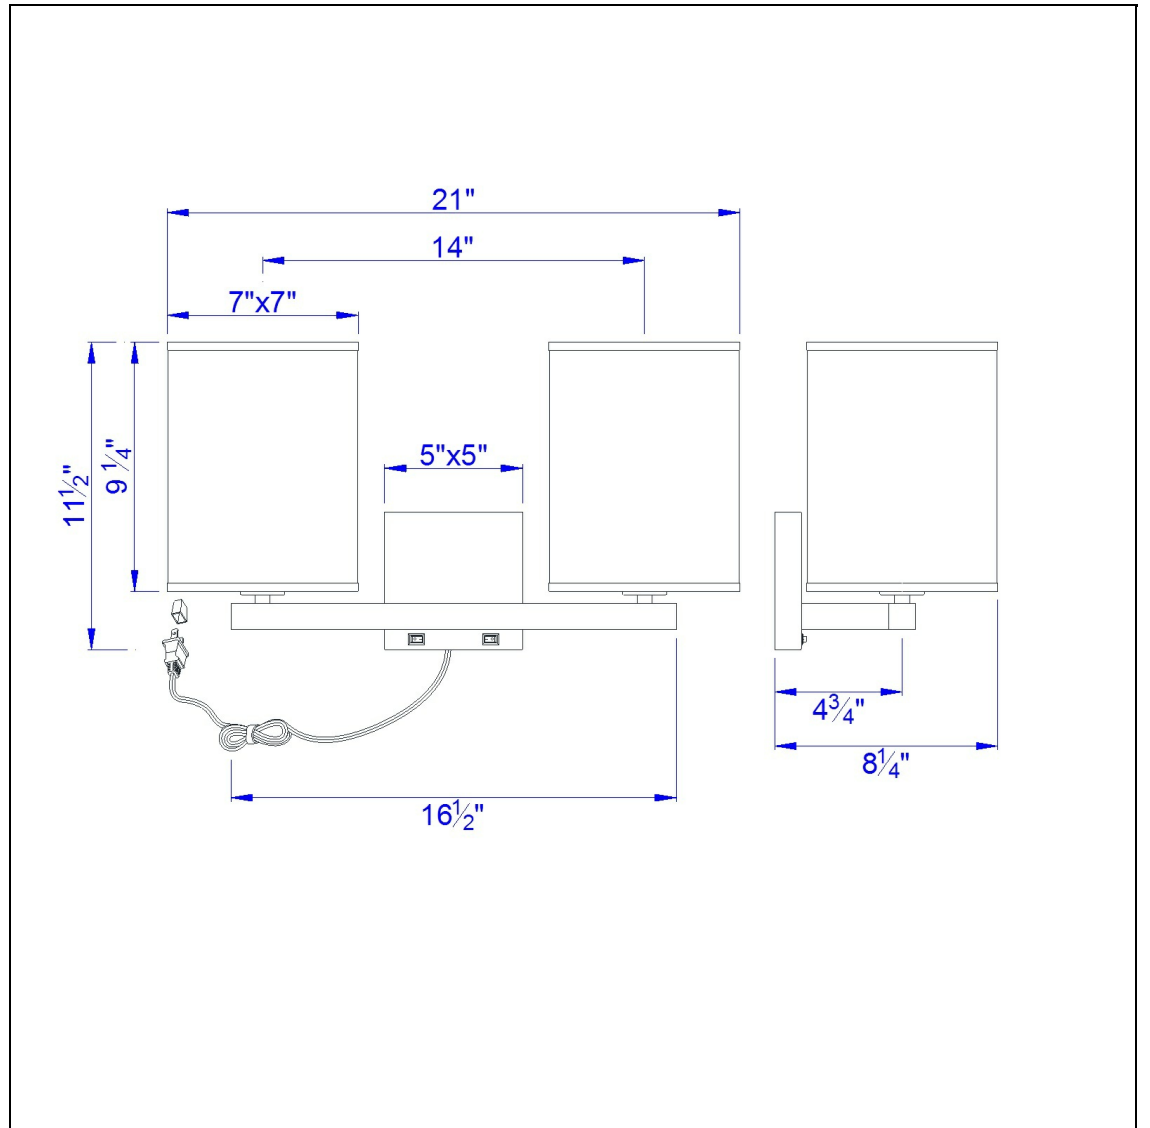

Product No. **LA-8028W2L-1-BS**

Description

60W X 2 Wall Lamp  
Durable Metal Construction  
Little to no Assembly Required  
Ships in One Carton  
On Off Rocker Switch on Base for Easy Access  
UL listed  
UL listed  
60W X 2 WALL LAMP

Technical Specifications

<b>UPC</b>	020193067284	<b>Shade Top1</b>	7.00
<b>Wattage</b>	60WX2	<b>Shade Top2</b>	7.00
<b>CRI</b>	N/A	<b>Shade Bottom1</b>	7.00
<b>Lumen</b>	N/A	<b>Shade Bottom2</b>	7.00
<b>Switch Type</b>	On/Off Rocker	<b>Shade Side</b>	9.00
<b>Bulb Base</b>	E26	<b>Carton 1 Dimensions</b>	13.80 x 9.50 x 13.80
<b>Number of Lights</b>	2	<b>Carton 2 Dimensions</b>	0.00 x 0.00 x 13.80
<b>Color</b>	Brushed Steel	<b>Package Dimensions</b>	L: 13.80 W: 9.50 H: 13.80
<b>Base Color</b>	Brushed Steel		