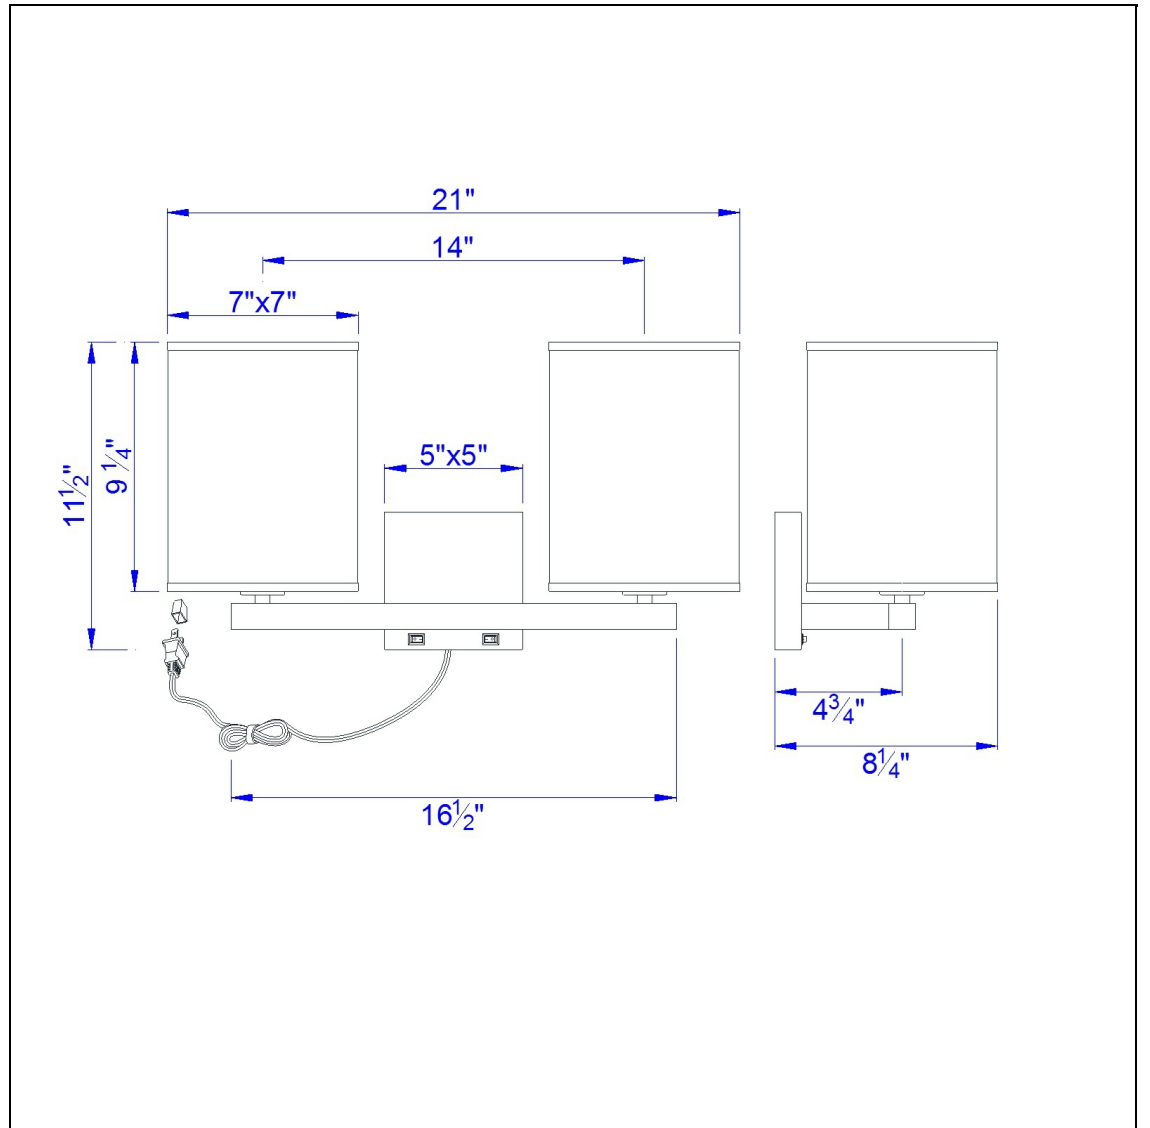

Product No. **LA-8028W2L-1-BS**

Description

60W X 2 Wall Lamp
Durable Metal Construction
Little to no Assembly Required
Ships in One Carton
On Off Rocker Switch on Base for Easy Access
UL listed
UL listed
60W X 2 WALL LAMP

Technical Specifications

UPC	020193067284	Shade Top1	7.00
Wattage	60WX2	Shade Top2	7.00
CRI	N/A	Shade Bottom1	7.00
Lumen	N/A	Shade Bottom2	7.00
Switch Type	On/Off Rocker	Shade Side	9.00
Bulb Base	E26	Carton 1 Dimensions	13.80 x 9.50 x 13.80
Number of Lights	2	Carton 2 Dimensions	0.00 x 0.00 x 13.80
Color	Brushed Steel	Package Dimensions	L: 13.80 W: 9.50 H: 13.80
Base Color	Brushed Steel		