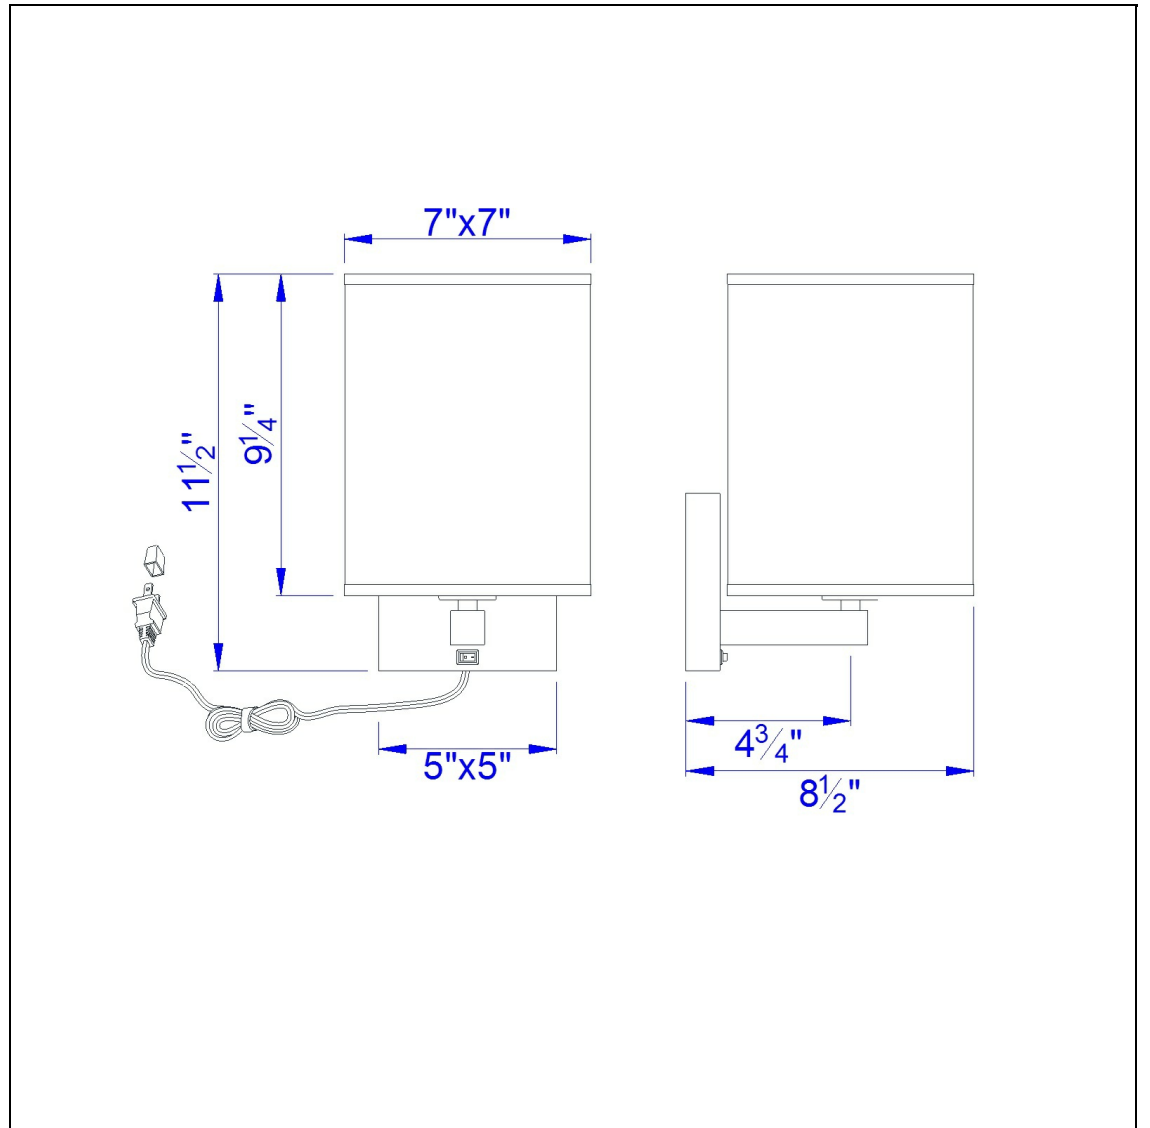

Product No. **LA-8028WL-1-BS**

Description

60W Wall Lamp
Durable Metal Construction
Little to no Assembly Required
Ships in One Carton
On Off Rocker Switch on Base for Easy Access
UL listed
UL listed
60W X 2 WALL LAMP

Technical Specifications

UPC	020193067284	Shade Top1	7.00
Wattage	60W	Shade Top2	7.00
CRI	N/A	Shade Bottom1	7.00
Lumen	N/A	Shade Bottom2	7.00
Switch Type	On/Off Rocker	Shade Side	9.00
Bulb Base	E26	Carton 1 Dimensions	13.30 x 16.40 x 13.30
Number of Lights	1	Carton 2 Dimensions	0.00 x 0.00 x 13.30
Color	Brushed Steel	Package Dimensions	L: 13.30 W: 16.40 H: 13.30
Base Color	Brushed Steel		