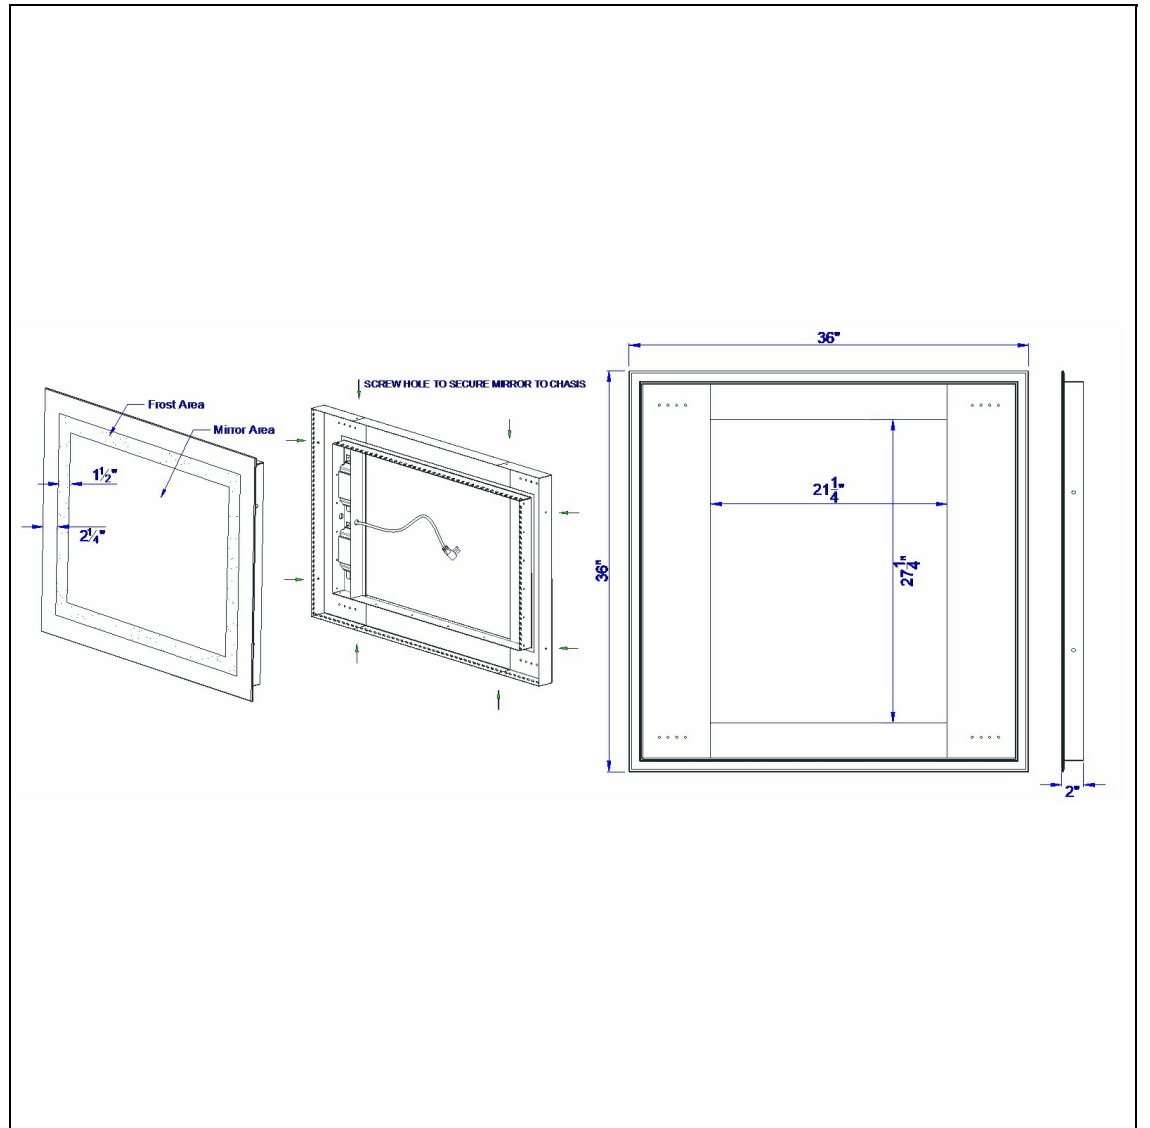

Product No. **LM4ISD-3636-3K**

Description

LED Lighted Mirror inset Style Frosted Glass.  
36"H X 36"W. CRI: 80  
Durable Glass Construction  
Mirror Orientation Can Be Alternated  
Ships in One Carton  
3000K  
6800 lumen  
Easy Cleat system  
Driver is Replaceable  
Driver is Replaceable  
36x36" LED Wall Glow Mirror

Technical Specifications

<b>UPC</b>	020193067284
<b>Wattage</b>	85W
<b>CRI</b>	80
<b>Lumen</b>	6800
<b>Switch Type</b>	Hardwired
<b>Bulb Base</b>	Integrated LED
<b>Number of Lights</b>	UL5030 double Strip LED tape lig
<b>Color</b>	Mirror
<b>Base Color</b>	Powder Coated White

<b>Carton 1 Dimensions</b>	5.80 x 38.50 x 40.80
<b>Carton 2 Dimensions</b>	0.00 x 0.00 x 40.80
<b>Package Dimensions</b>	L: 40.80 W: 38.50 H: 5.80