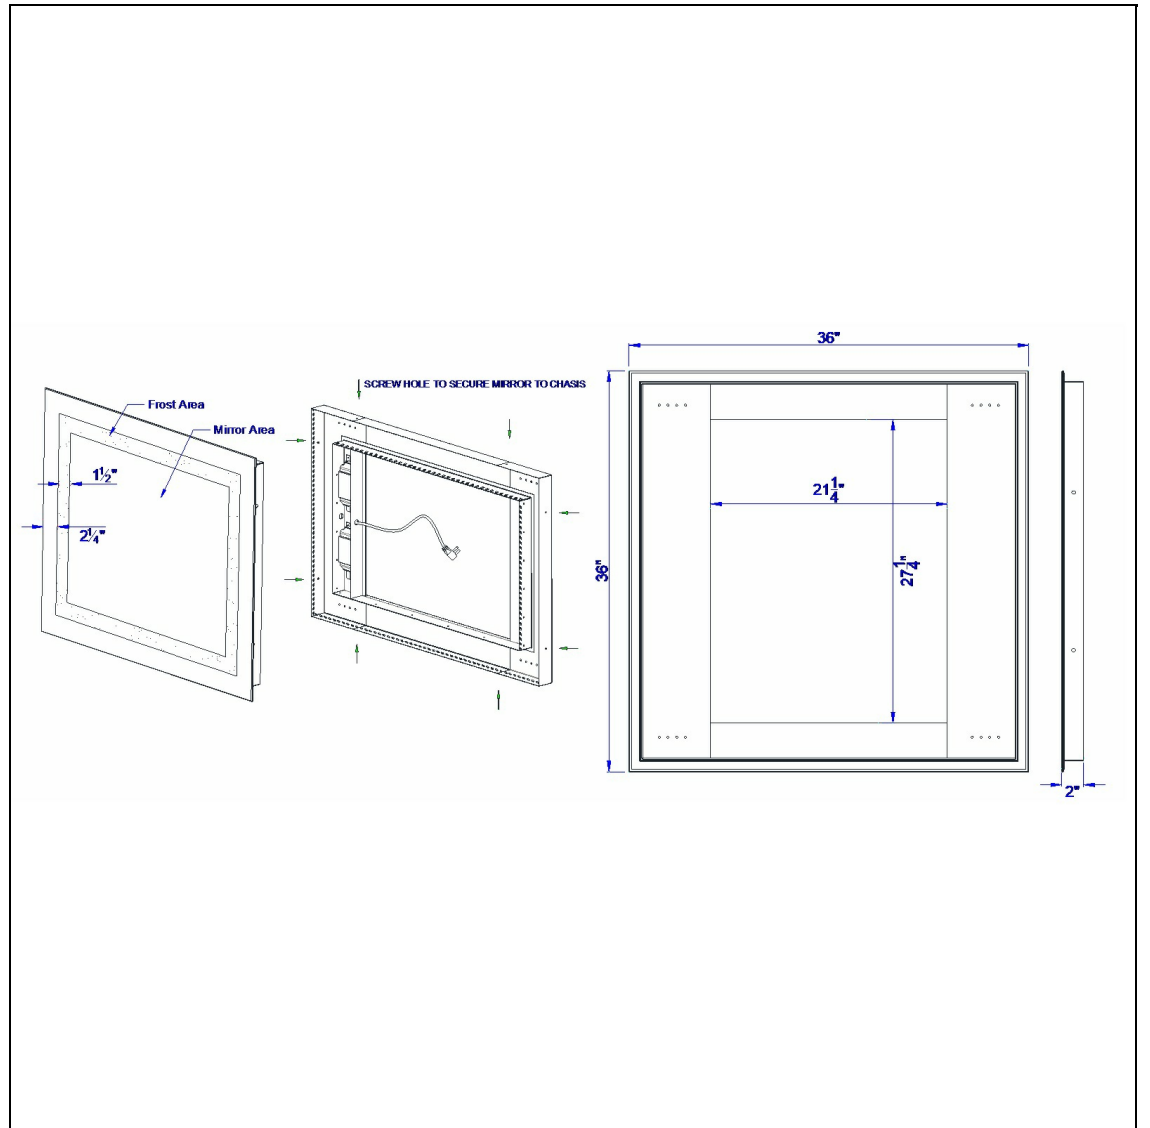

Product No. **LM4ISD-3636-3K**

Description

LED Lighted Mirror inset Style Frosted Glass.
36"H X 36"W. CRI: 80
Durable Glass Construction
Mirror Orientation Can Be Alternated
Ships in One Carton
3000K
6800 lumen
Easy Cleat system
Driver is Replaceable
Driver is Replaceable
36x36" LED Wall Glow Mirror

Technical Specifications

UPC	020193067284	Carton 1 Dimensions	5.80 x 38.50 x 40.80
Wattage	85W	Carton 2 Dimensions	0.00 x 0.00 x 40.80
CRI	80	Package Dimensions	L: 40.80 W: 38.50 H: 5.80
Lumen	6800		
Switch Type	Hardwired		
Bulb Base	Integrated LED		
Number of Lights	UL5030 double Strip LED tape lig		
Color	Mirror		
Base Color	Powder Coated White		