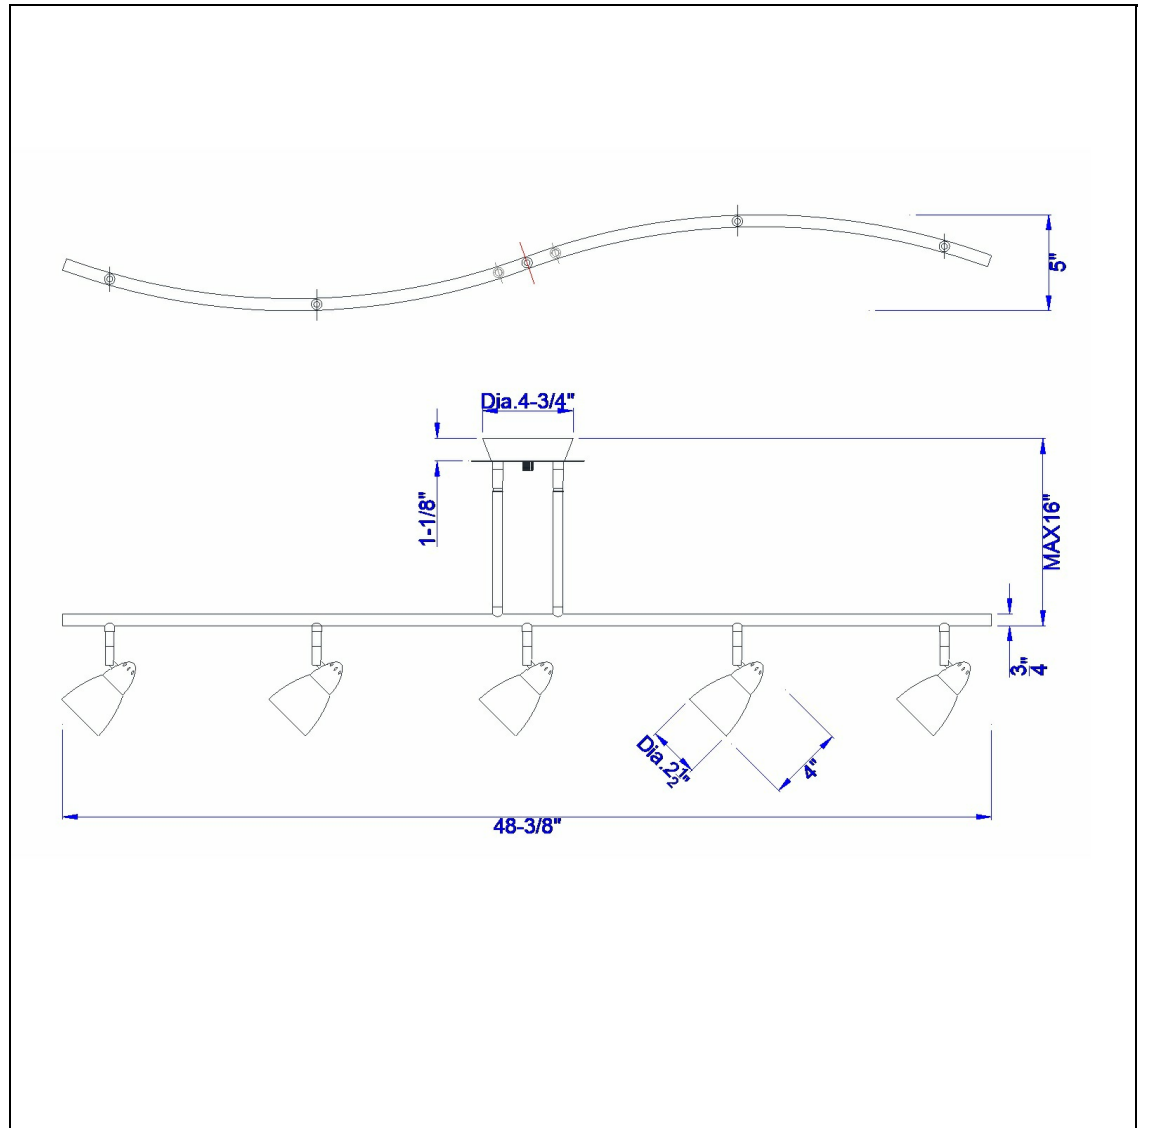

Product No. **SL-954-5-BSBRED**

Description

5 Light Orbit Light, 120V, GU-10, 50W, Fixture Body Only
Durable Metal Construction
Ships in One Carton
Bulbs Included
Universal Joint for Flat or Slope Ceiling
Pair of 4" and 8" Rods Included
Pair of 4" and 8" Rods Included
7.25-19.25" Inch Adjustable Metal Serpentine
Five Light Ceiling Fixture

Technical Specifications

UPC	020193067284	Carton 1 Dimensions	0.00 x 13.10 x 13.10
Wattage	50WX5	Carton 2 Dimensions	0.00 x 0.00 x 13.10
CRI	N/A	Package Dimensions	L: 13.10 W: 13.10
Lumen	N/A		
Switch Type	Hardwired		
Bulb Base	GU-10		
Number of Lights	5		
Color	Brushed Steel		
Base Color	Brushed Steel		