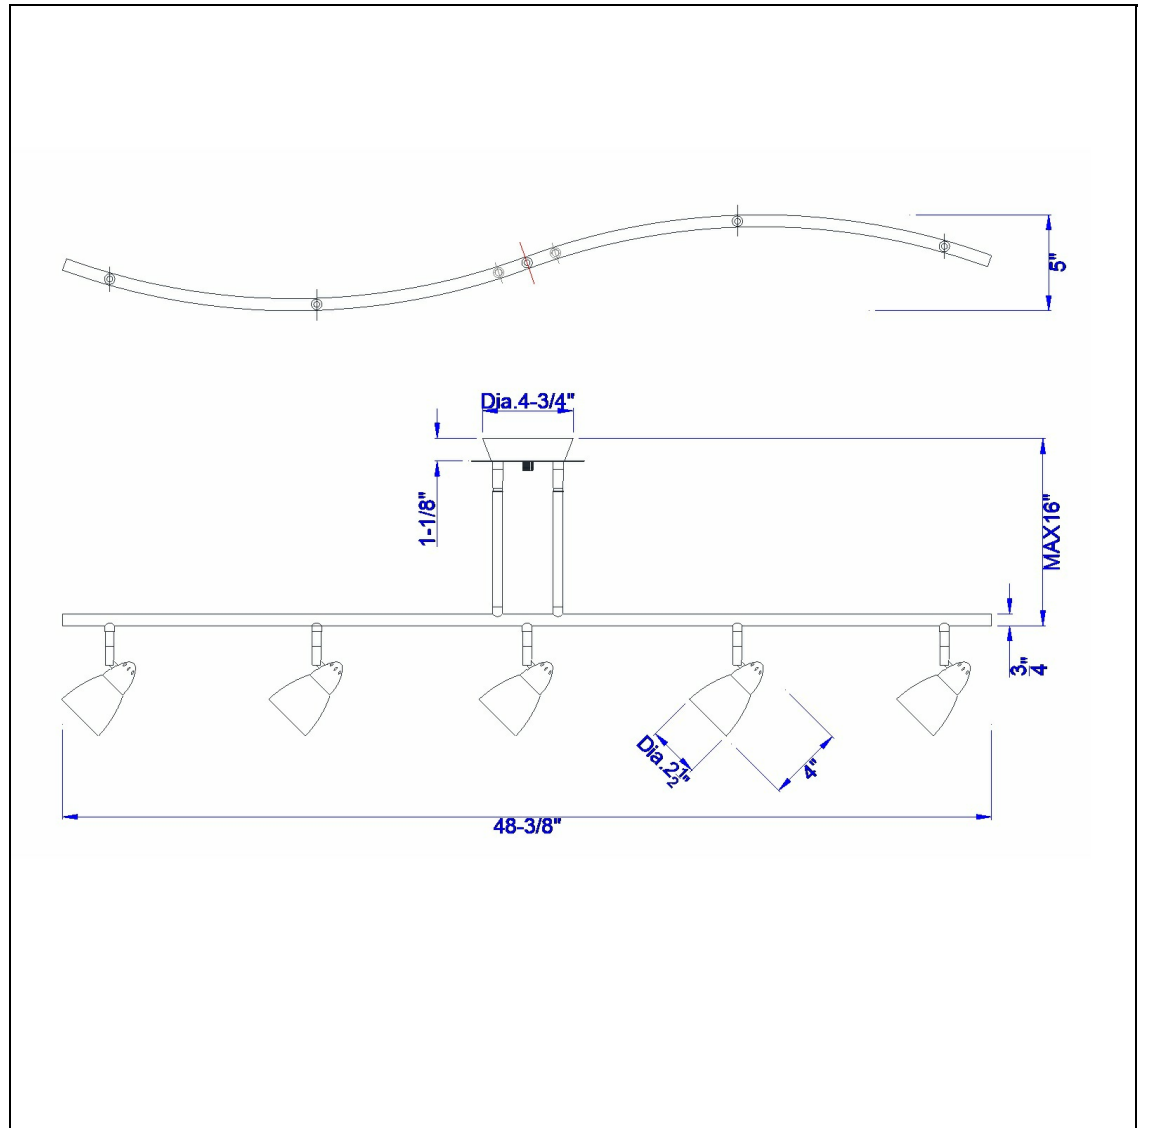

Product No. **SL-954-5-BSBRNS**

Description

5 Light Orbit Light, 120V, GU-10, 50W, Fixture Body Only
Durable Metal Construction
Ships in One Carton
Bulbs Included
Universal Joint for Flat or Slope Ceiling
Pair of 4" and 8" Rods Included
Pair of 4" and 8" Rods Included
7.25-19.25" Inch Adjustable Metal Serpentine
Five Light Ceiling Fixture

Technical Specifications

UPC	020193067284	Carton 1 Dimensions	0.00 x 13.10 x 13.10
Wattage	50WX5	Carton 2 Dimensions	0.00 x 0.00 x 13.10
CRI	N/A	Package Dimensions	L: 13.10 W: 13.10
Lumen	N/A		
Switch Type	Hardwired		
Bulb Base	GU-10		
Number of Lights	5		
Color	Brushed Steel		
Base Color	Brushed Steel		