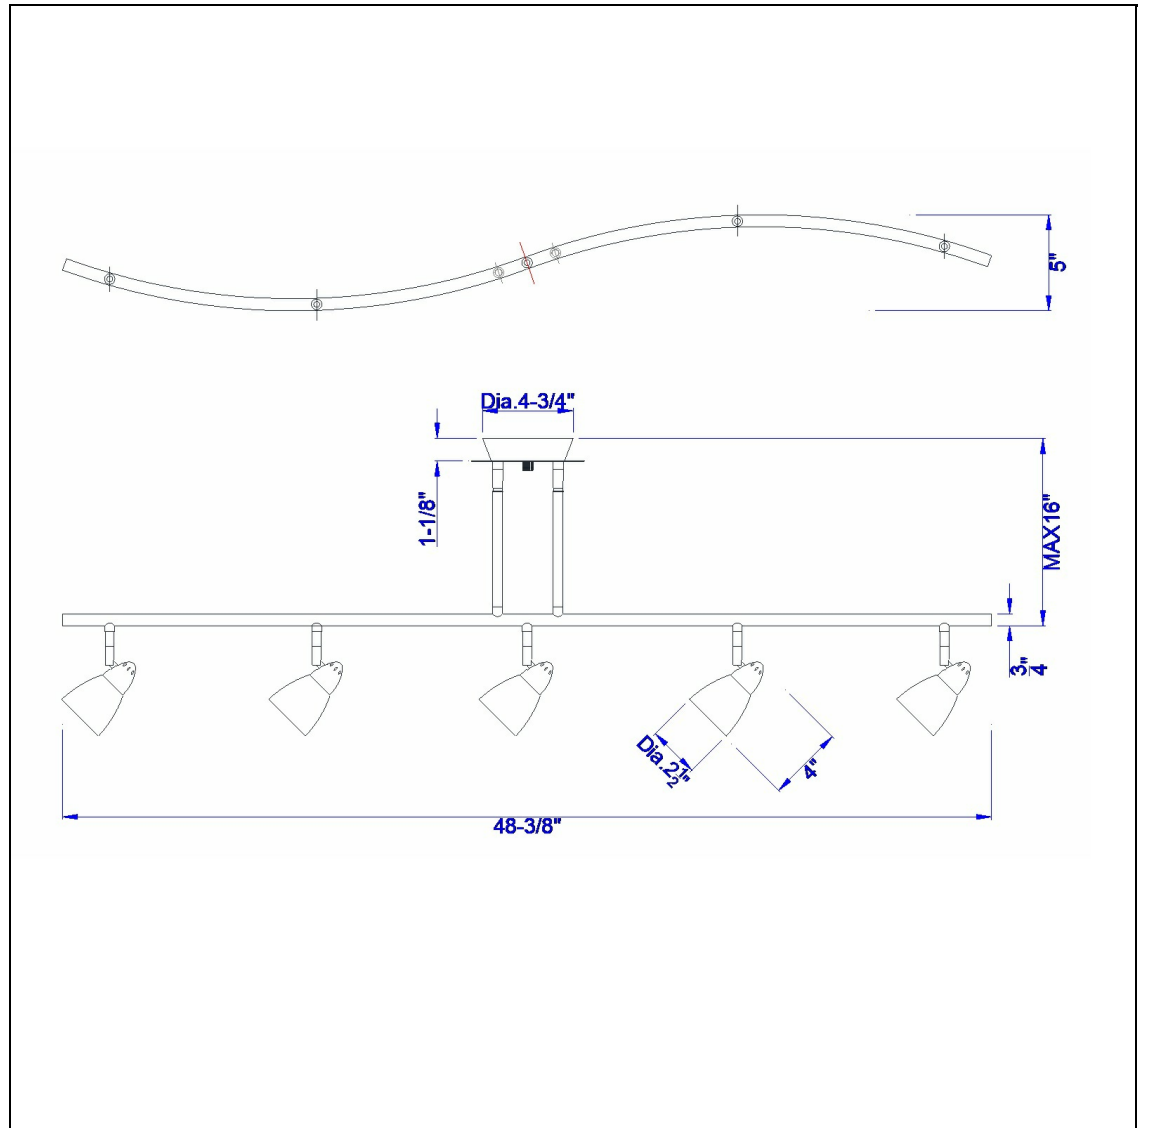

Product No. **SL-954-5-BSYELS**

Description

5 Light Orbit Light, 120V, GU-10, 50W, Fixture Body Only
Durable Metal Construction
Ships in One Carton
Bulbs Included
Universal Joint for Flat or Slope Ceiling
Pair of 4" and 8" Rods Included
Pair of 4" and 8" Rods Included
7.25-19.25" Inch Adjustable Metal Serpentine
Five Light Ceiling Fixture

Technical Specifications

UPC	020193067284	Carton 1 Dimensions	0.00 x 13.10 x 13.10
Wattage	50WX5	Carton 2 Dimensions	0.00 x 0.00 x 13.10
CRI	N/A	Package Dimensions	L: 13.10 W: 13.10
Lumen	N/A		
Switch Type	Hardwired		
Bulb Base	GU-10		
Number of Lights	5		
Color	Brushed Steel		
Base Color	Brushed Steel		