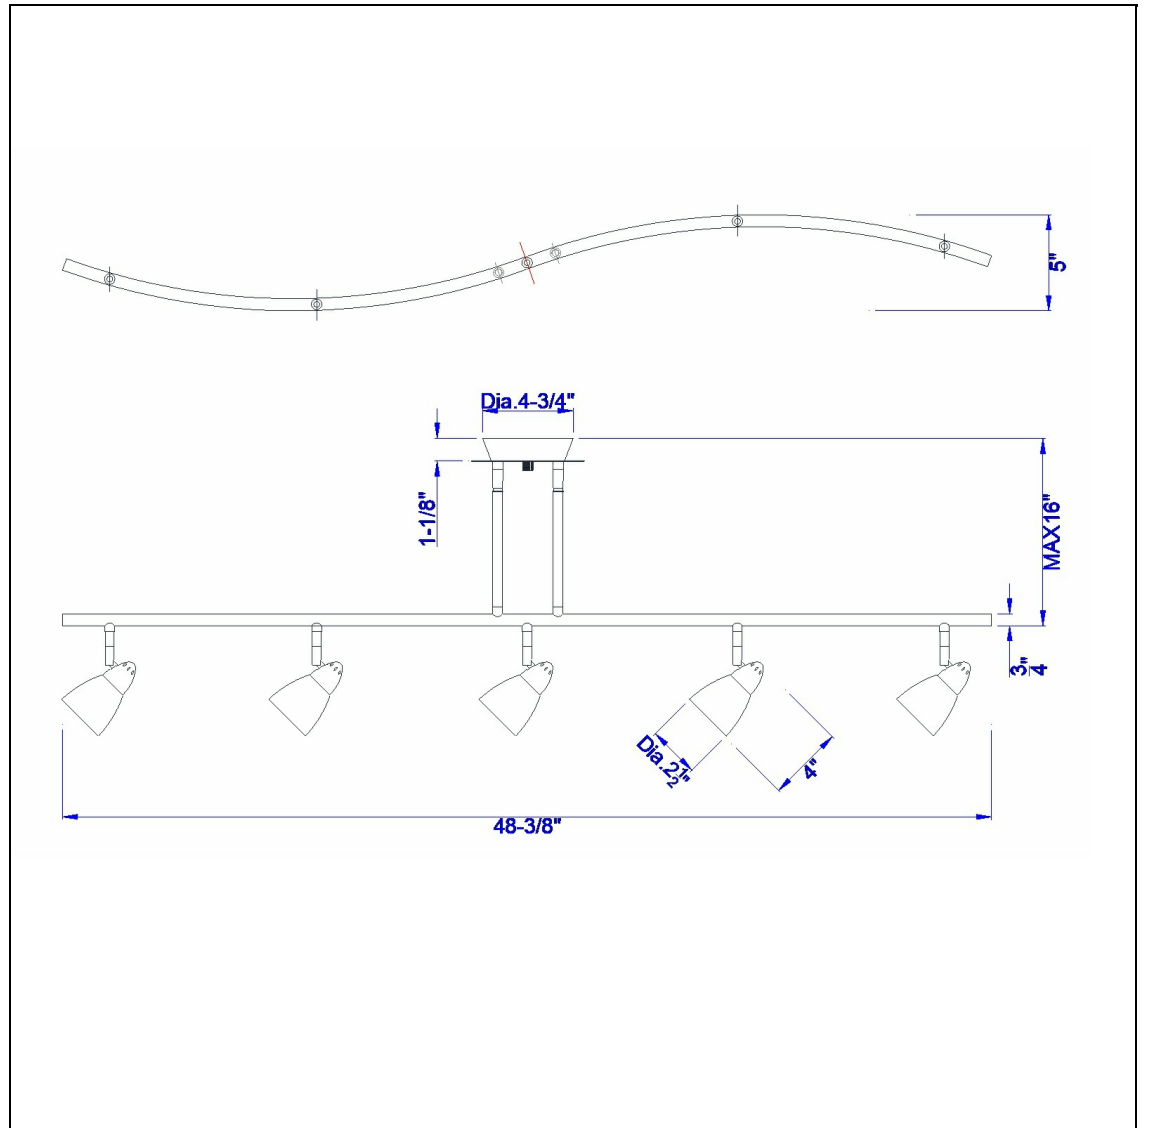

Product No. **SL-954-5-DBBRED**

Description

5 Light Orbit Light, 120V, GU-10, 50W, Fixture Body Only
Durable Metal Construction
Ships in One Carton
Bulbs Included
Universal Joint for Flat or Slope Ceiling
Pair of 4" and 8" Rods Included
Pair of 4" and 8" Rods Included
7.25-19.25" Inch Adjustable Metal Serpentine
Five Light Ceiling Fixture

Technical Specifications

UPC	020193067284	Carton 1 Dimensions	0.00 x 13.10 x 13.10
Wattage	50WX5	Carton 2 Dimensions	0.00 x 0.00 x 13.10
CRI	N/A	Package Dimensions	L: 13.10 W: 13.10
Lumen	N/A		
Switch Type	Hardwired		
Bulb Base	GU-10		
Number of Lights	5		
Color	Dark Bronze		
Base Color	Dark Bronze		