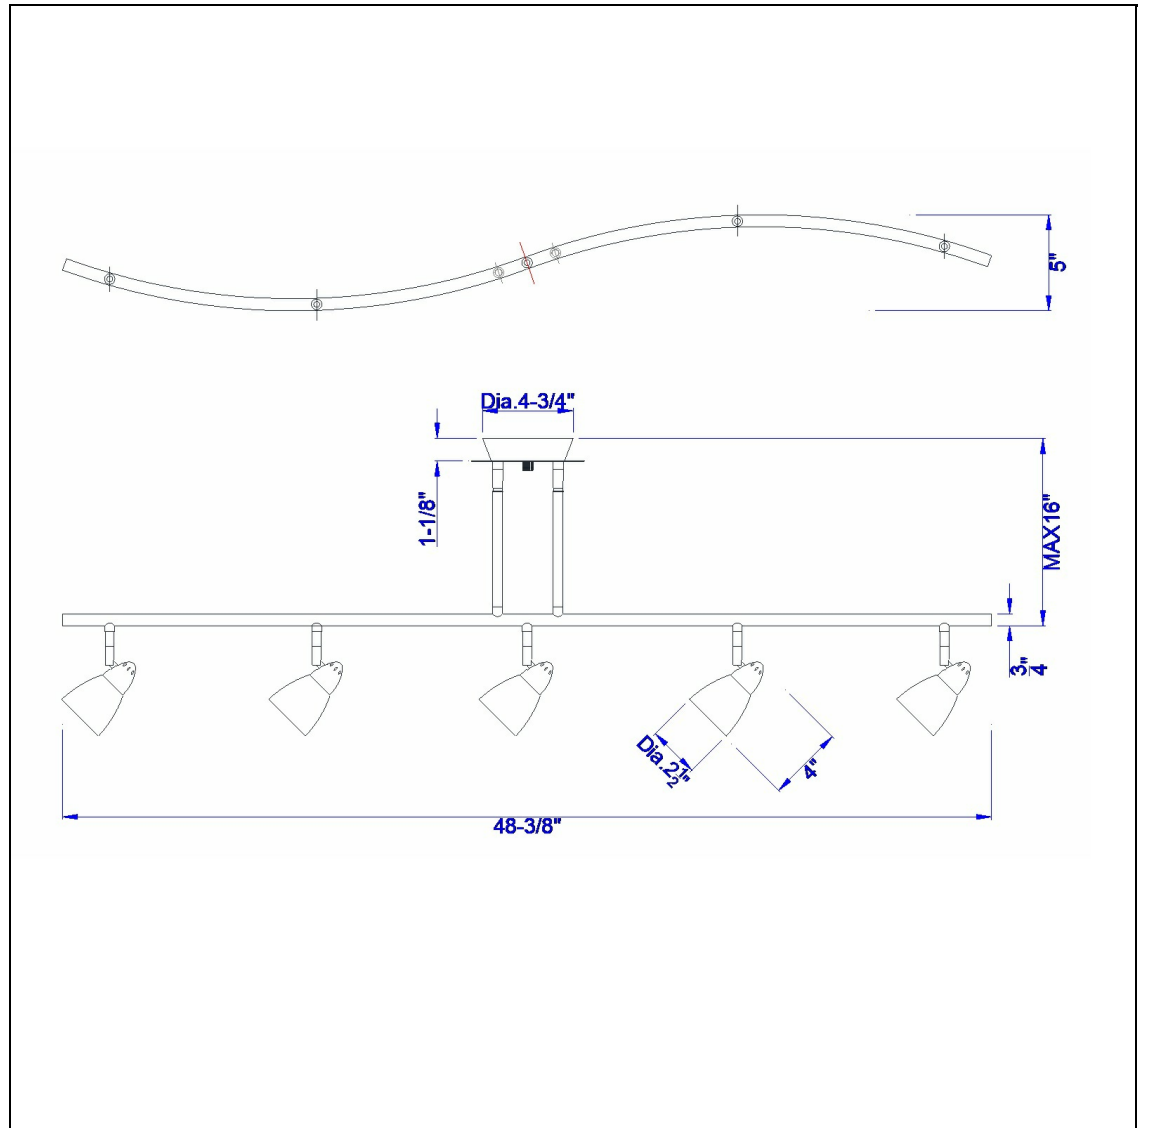

Product No. **SL-954-5-DBBRNS**

Description

5 Light Orbit Light, 120V, GU-10, 50W, Fixture Body Only  
Durable Metal Construction  
Ships in One Carton  
Bulbs Included  
Universal Joint for Flat or Slope Ceiling  
Pair of 4" and 8" Rods Included  
Pair of 4" and 8" Rods Included  
Dimmer can be use  
7.25-19.25" Inch Adjustable Metal Serpentine  
Five Light Ceiling Fixture

Technical Specifications

<b>UPC</b>	020193067284	<b>Carton 1 Dimensions</b>	0.00 x 13.10 x 13.10
<b>Wattage</b>	50WX5	<b>Carton 2 Dimensions</b>	0.00 x 0.00 x 13.10
<b>CRI</b>	N/A	<b>Package Dimensions</b>	L: 13.10 W: 13.10
<b>Lumen</b>	N/A		
<b>Switch Type</b>	Hardwired		
<b>Bulb Base</b>	GU-10		
<b>Number of Lights</b>	5		
<b>Color</b>	Dark Bronze		
<b>Base Color</b>	Dark Bronze		