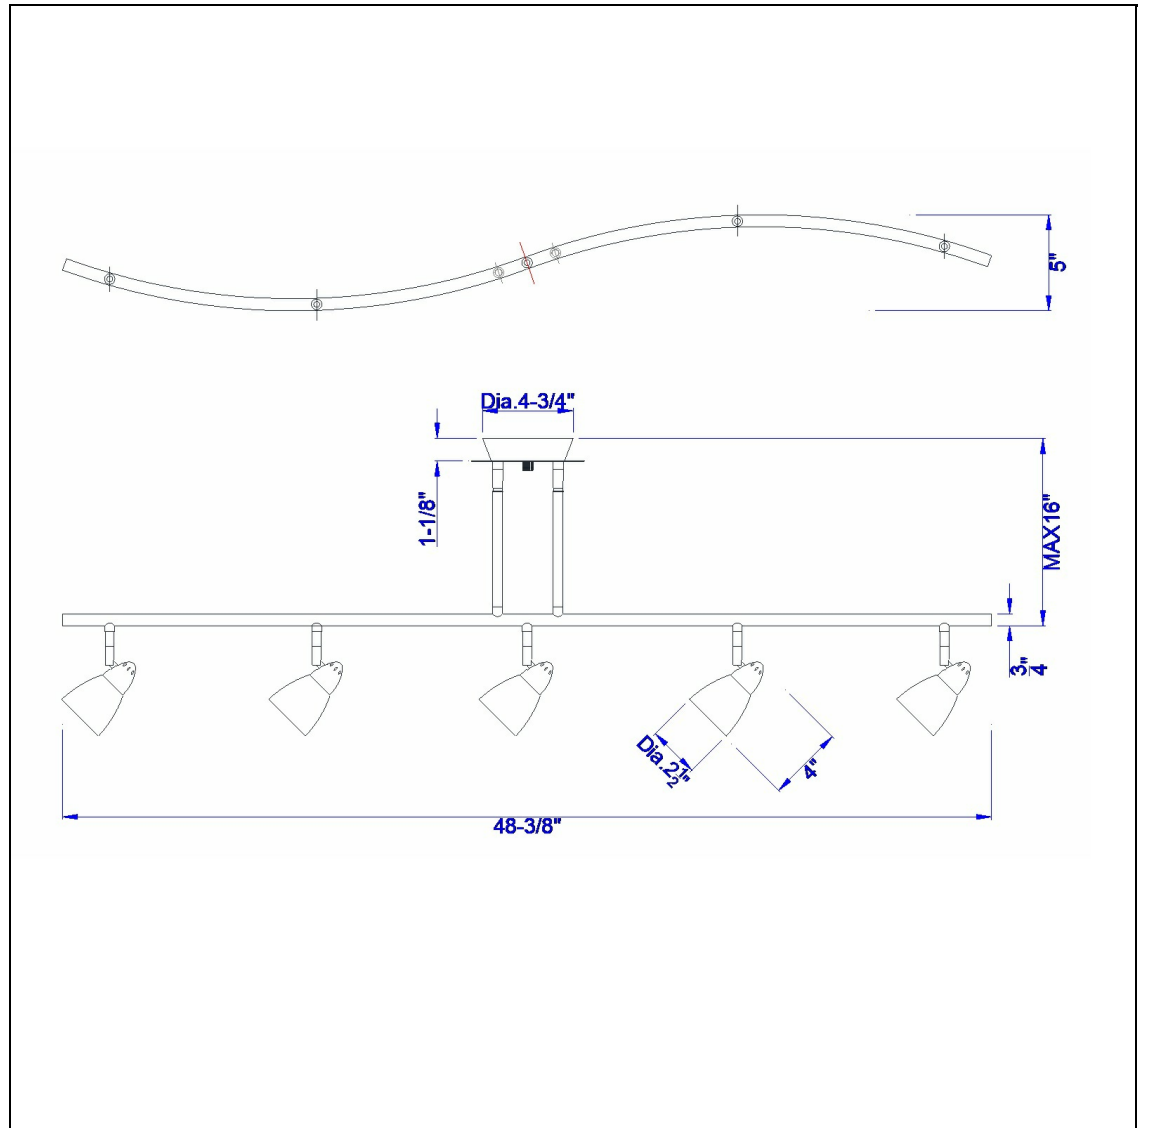

Product No. **SL-954-5-DBYELS**

Description

5 Light Orbit Light, 120V, GU-10, 50W, Fixture Body Only
Durable Metal Construction
Ships in One Carton
Bulbs Included
Universal Joint for Flat or Slope Ceiling
Pair of 4" and 8" Rods Included
Pair of 4" and 8" Rods Included
7.25-19.25" Inch Adjustable Metal Serpentine
Five Light Ceiling Fixture

Technical Specifications

UPC	020193067284	Carton 1 Dimensions	0.00 x 13.10 x 13.10
Wattage	50WX5	Carton 2 Dimensions	0.00 x 0.00 x 13.10
CRI	N/A	Package Dimensions	L: 13.10 W: 13.10
Lumen	N/A		
Switch Type	Hardwired		
Bulb Base	GU-10		
Number of Lights	5		
Color	Dark Bronze		
Base Color	Dark Bronze		