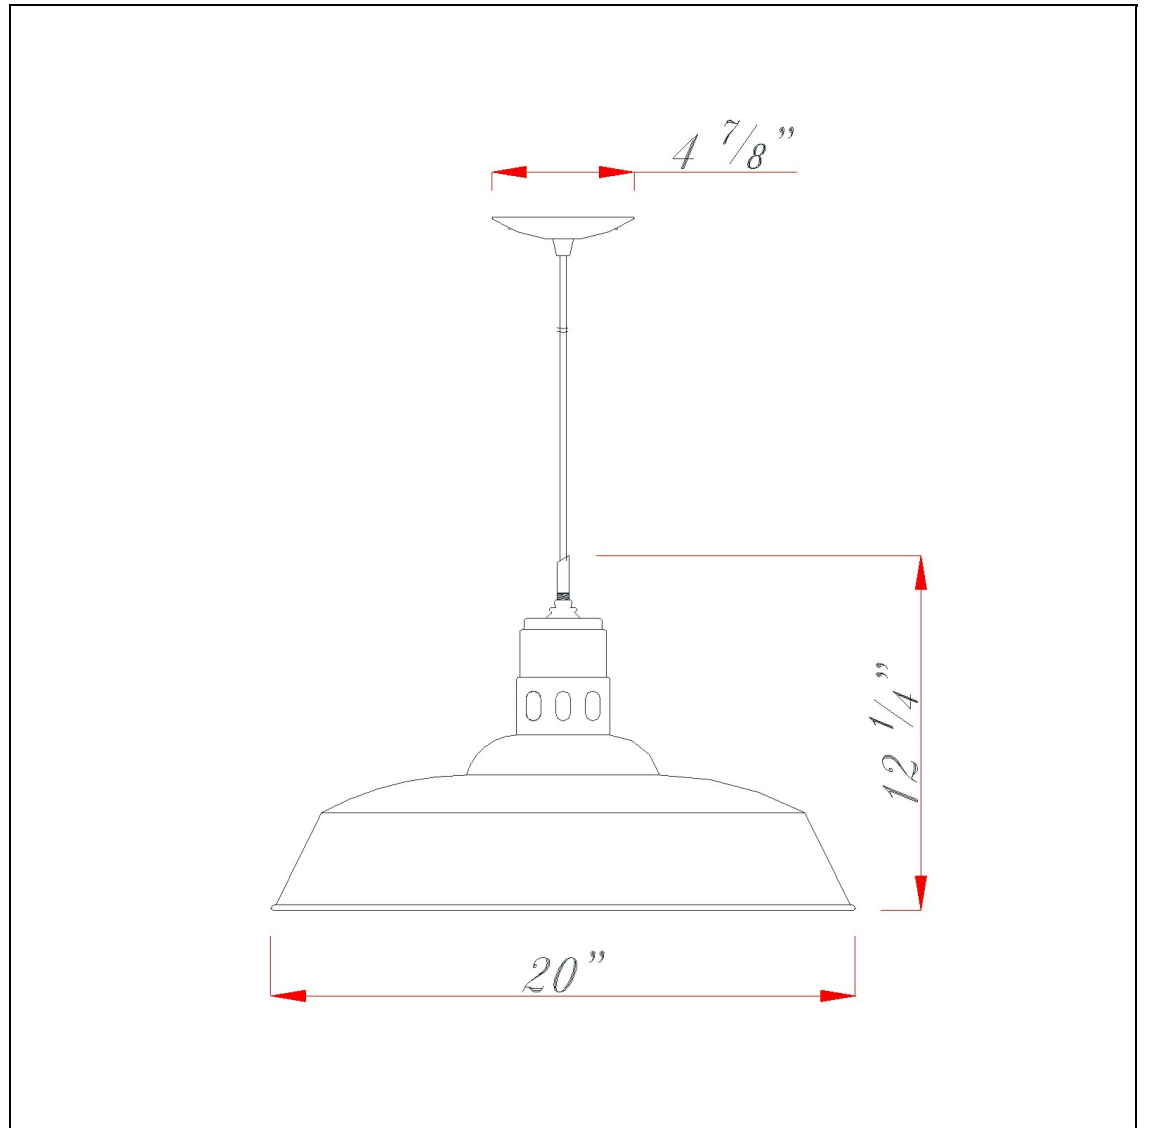

Product No. **UP-1112-6-BS**

Description

150W Danberry Metal Pendant
Durable Metal Construction
Ships in One Carton
Canopy Included
72" Inch Cord Length
72" Inch Cord Length
10.38" Tall Metal Pendant in Rust

Technical Specifications

UPC	020193067284
Wattage	150W
Switch Type	Hardwired
Bulb Base	E26
Number of Lights	1
Color	Brushed Steel
Base Color	1

Carton 1 Dimensions	14.30 x 21.90 x 21.90
Carton 2 Dimensions	0.00 x 0.00 x 21.90
Package Dimensions	L: 21.90 W: 21.90 H: 14.30