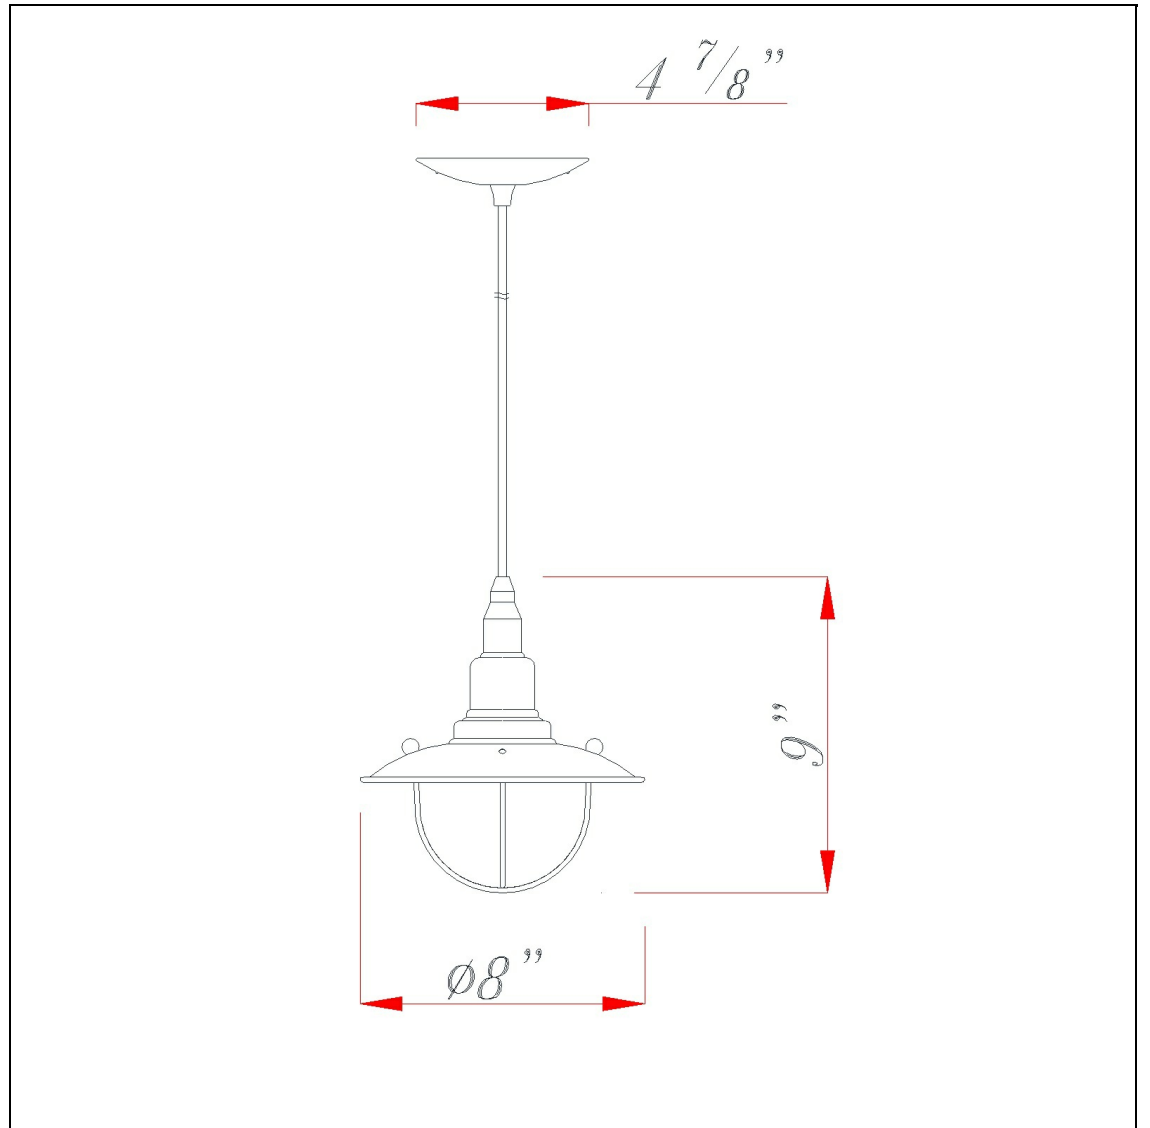

Product No. **UP-1113-6-RU**

Description

120V, Medium Base (E2)  
Durable Metal Construction  
Ships in One Carton  
Canopy Included  
72" Inch Cord Length  
72" Inch Cord Length  
8.88" Tall Metal Pendant in Dark Bronze

Technical Specifications

<b>UPC</b>	020193067284	<b>Carton 1 Dimensions</b>	7.50 x 18.00 x 26.80
<b>Wattage</b>	60W	<b>Carton 2 Dimensions</b>	0.00 x 0.00 x 26.80
<b>CRI</b>	N/A	<b>Package Dimensions</b>	L: 26.80 W: 18.00 H: 7.50
<b>Lumen</b>	N/A		
<b>Switch Type</b>	Hardwired		
<b>Bulb Base</b>	E26		
<b>Number of Lights</b>	1		
<b>Color</b>	Rust		
<b>Base Color</b>	Rust		