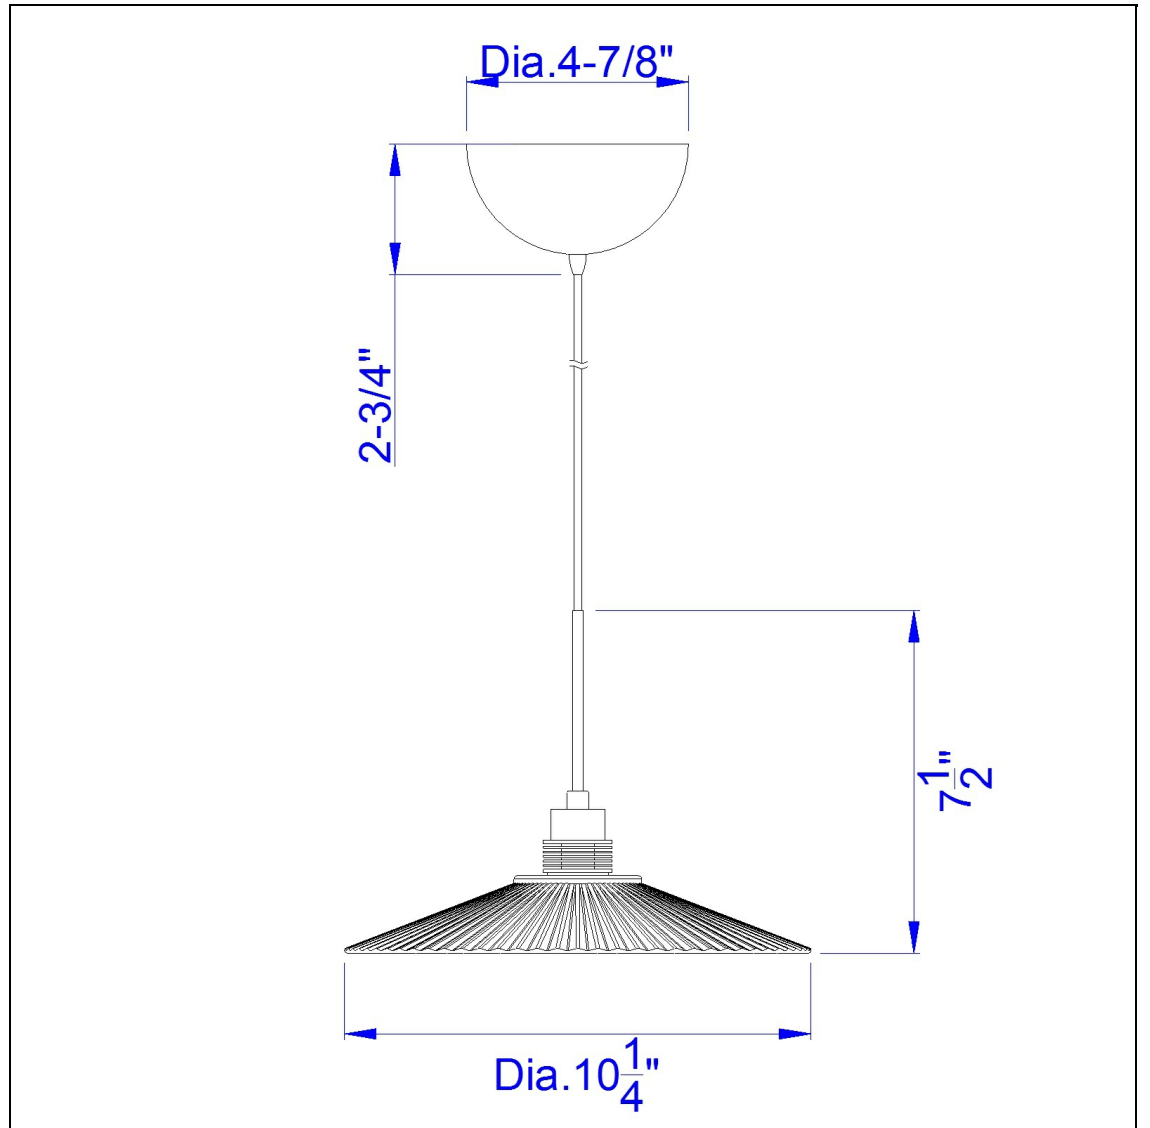

Product No. **UPL-715-AM**

Description

Dimmable LED 9W, 3500K, Pendant
Durable Metal and Glass Construction
Ships in One Carton
Canopy Included
8000k Color Temperature
Light Bulb Included
Dimmable with Lutron dimmers #: DVCL-153P, SCL-153P, AYCL-153P, CTCL-153P, DVCL-253P, DVSCLL-253P,
Crystal Bubble Effect Solid Glass
105 Lumen Output
7.5" Tall Glass and Metal LED Pendant with Brushed Steel Cord

Technical Specifications

UPC	020193067284	Carton 1 Dimensions	0.00 x 19.00 x 19.00
Wattage	LED 8W	Carton 2 Dimensions	0.00 x 0.00 x 19.00
CRI	85	Package Dimensions	L: 19.00 W: 19.00
Lumen	480		
Switch Type	Hardwired		
Bulb Base	LED		
Number of Lights	1		
Color	Amber		
Base Color	Brushed Steel		