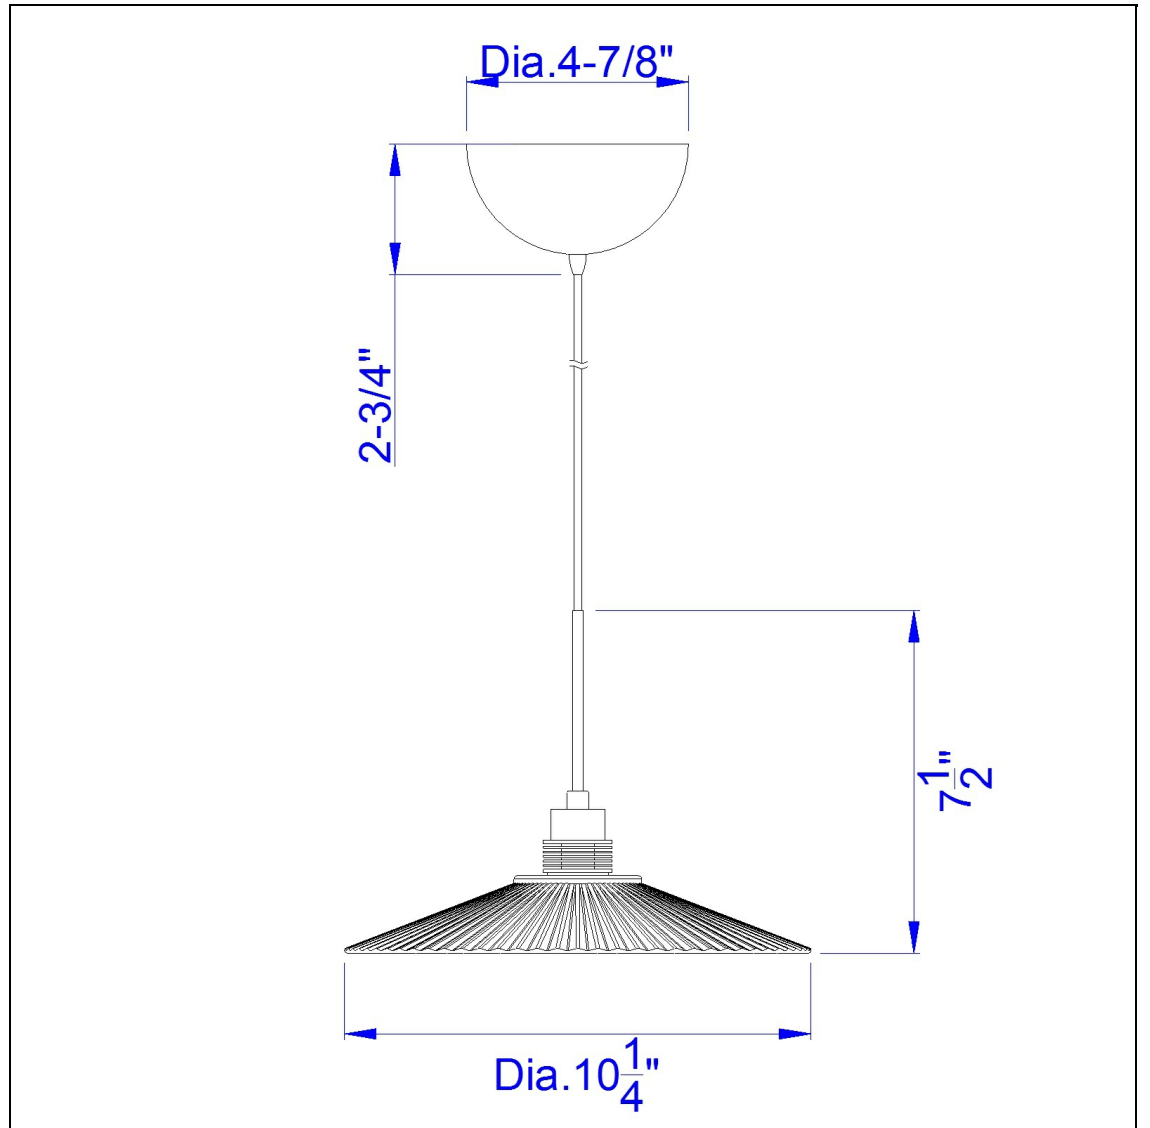

Product No. **UPL-715-AM**

Description

Dimmable LED 9W, 3500K, Pendant
Durable Metal and Glass Construction
Ships in One Carton
Canopy Included
8000k Color Temperature
Light Bulb Included
Dimmable with Lutron dimmers #: DVCL-153P, SCL-153P, AYCL-153P, CTCL-153P, DVCL-253P, DVSCLL-253P,
Crystal Bubble Effect Solid Glass
105 Lumen Output
7.5" Tall Glass and Metal LED Pendant with Brushed Steel Cord

Technical Specifications

UPC	020193067284
Wattage	LED 8W
CRI	85
Lumen	480
Switch Type	Hardwired
Bulb Base	LED
Number of Lights	1
Color	Amber
Base Color	Brushed Steel

Carton 1 Dimensions	0.00 x 19.00 x 19.00
Carton 2 Dimensions	0.00 x 0.00 x 19.00
Package Dimensions	L: 19.00 W: 19.00