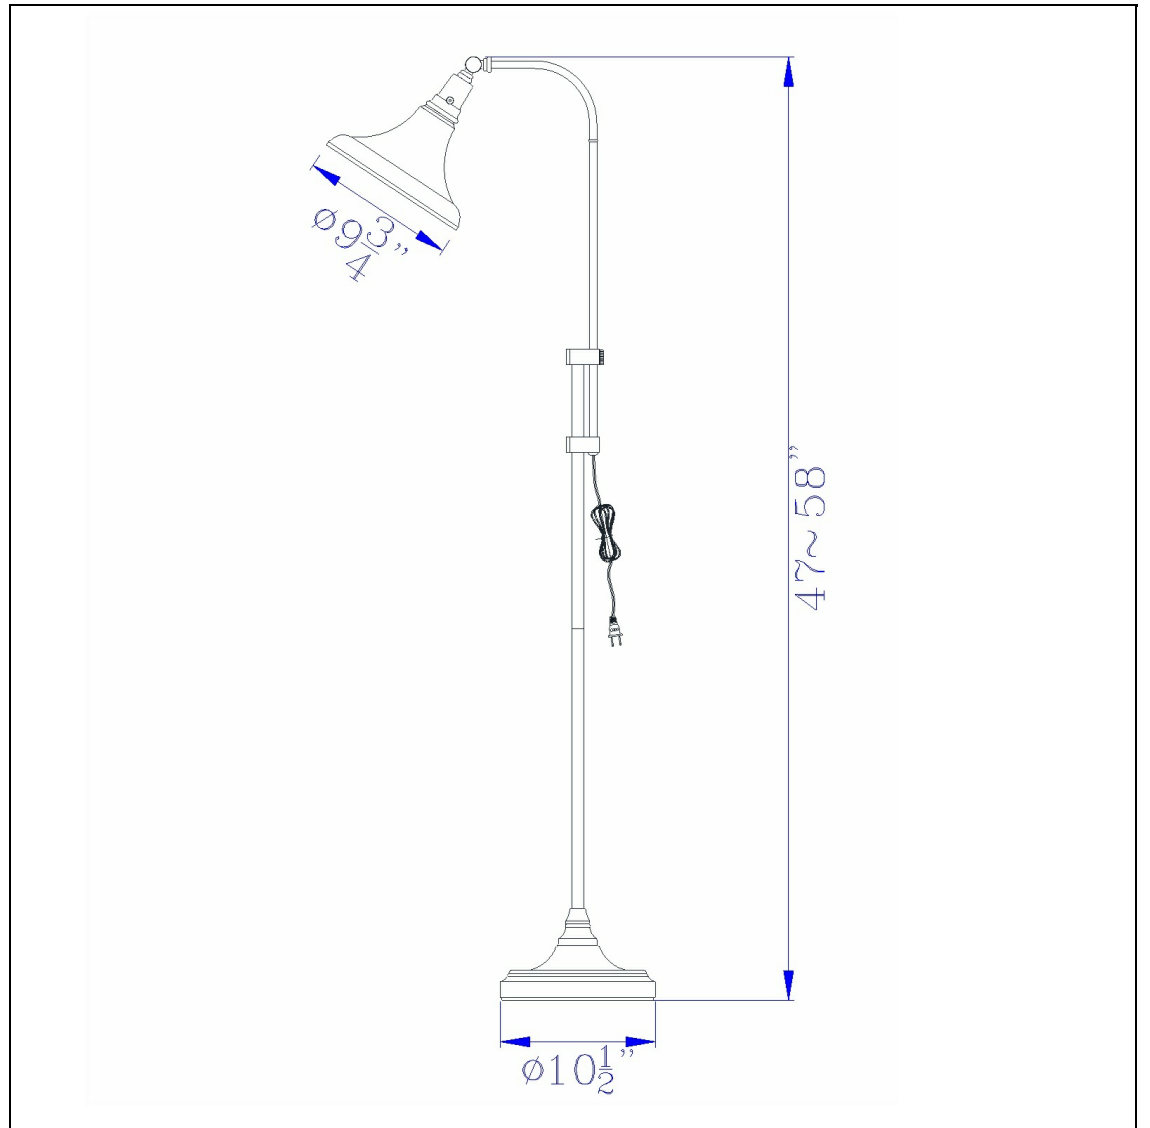

Product No. **BO-2788FL-DB**

Description

60W Taranto Metal Adjust Able Floor Lamp
Durable Metal Construction
Ships in One Carton
Adjustable Height fromn 47 to 58 Inches
Adjustable Height fromn 47 to 58 Inches
58" Height Metal Floor Lamp in Dark Bronze

Technical Specifications

UPC	020193067284	Shade Bottom1	9.75
Wattage	60W	Carton 1 Dimensions	28.00 x 7.10 x 12.80
CRI	N/A	Carton 2 Dimensions	0.00 x 0.00 x 12.80
Lumen	N/A	Package Dimensions	L: 12.80 W: 7.10 H: 28.00
Switch Type	On/Off		
Bulb Base	E26		
Number of Lights	1		
Color	Dark Bronze		
Base Color	Dark Bronze		