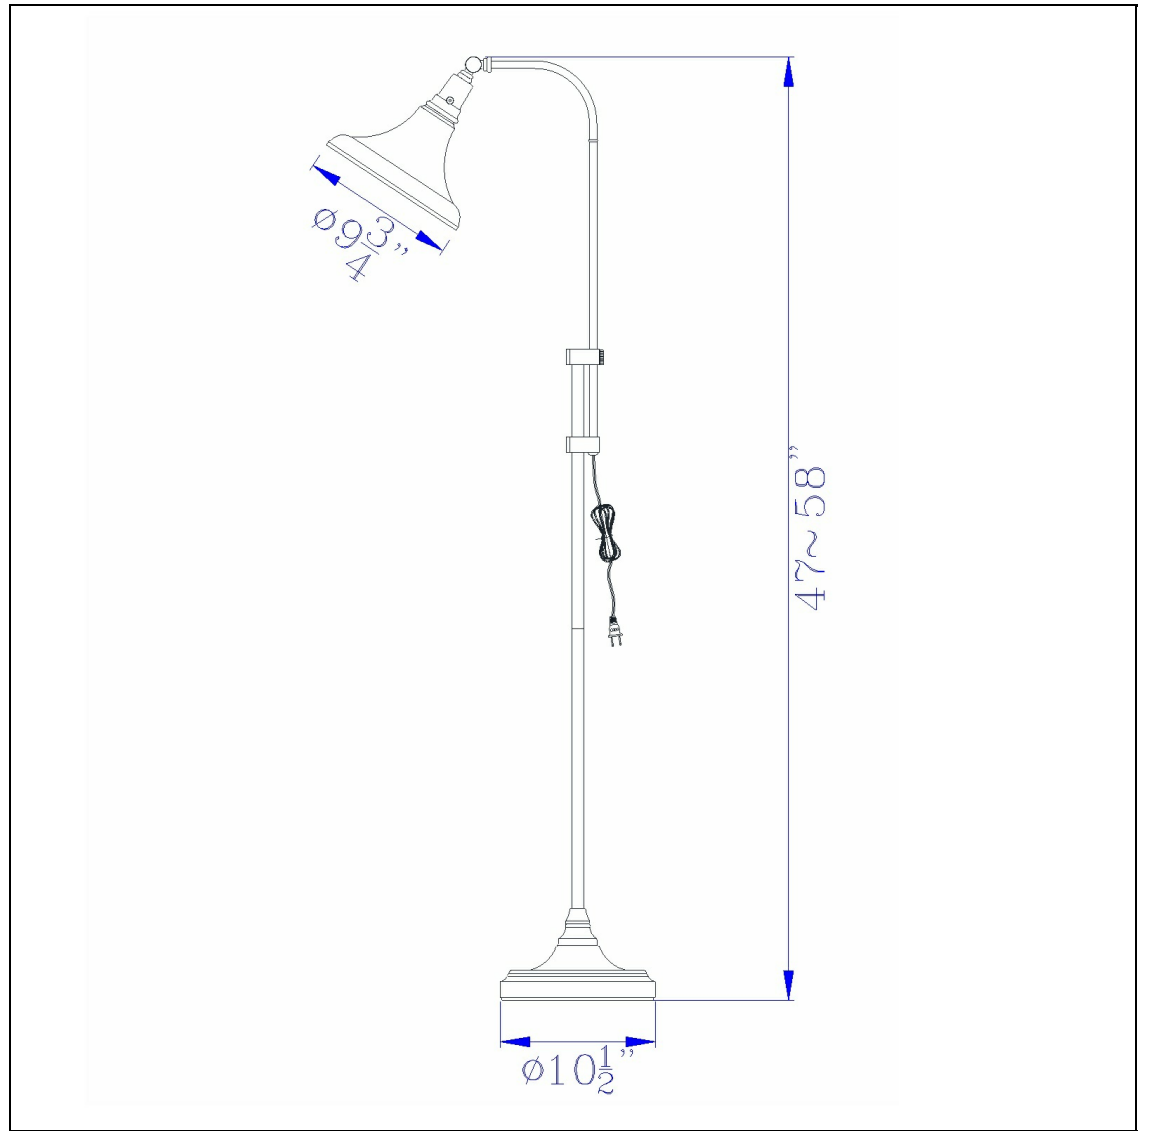

Product No. **BO-2788FL-DB**

Description

60W Taranto Metal Adjust Able Floor Lamp  
Durable Metal Construction  
Ships in One Carton  
Adjustable Height fromn 47 to 58 Inches  
Adjustable Height fromn 47 to 58 Inches  
58" Height Metal Floor Lamp in Dark Bronze

Technical Specifications

<b>UPC</b>	020193067284	<b>Shade Bottom1</b>	9.75
<b>Wattage</b>	60W	<b>Carton 1 Dimensions</b>	28.00 x 7.10 x 12.80
<b>CRI</b>	N/A	<b>Carton 2 Dimensions</b>	0.00 x 0.00 x 12.80
<b>Lumen</b>	N/A	<b>Package Dimensions</b>	L: 12.80 W: 7.10 H: 28.00
<b>Switch Type</b>	On/Off		
<b>Bulb Base</b>	E26		
<b>Number of Lights</b>	1		
<b>Color</b>	Dark Bronze		
<b>Base Color</b>	Dark Bronze		