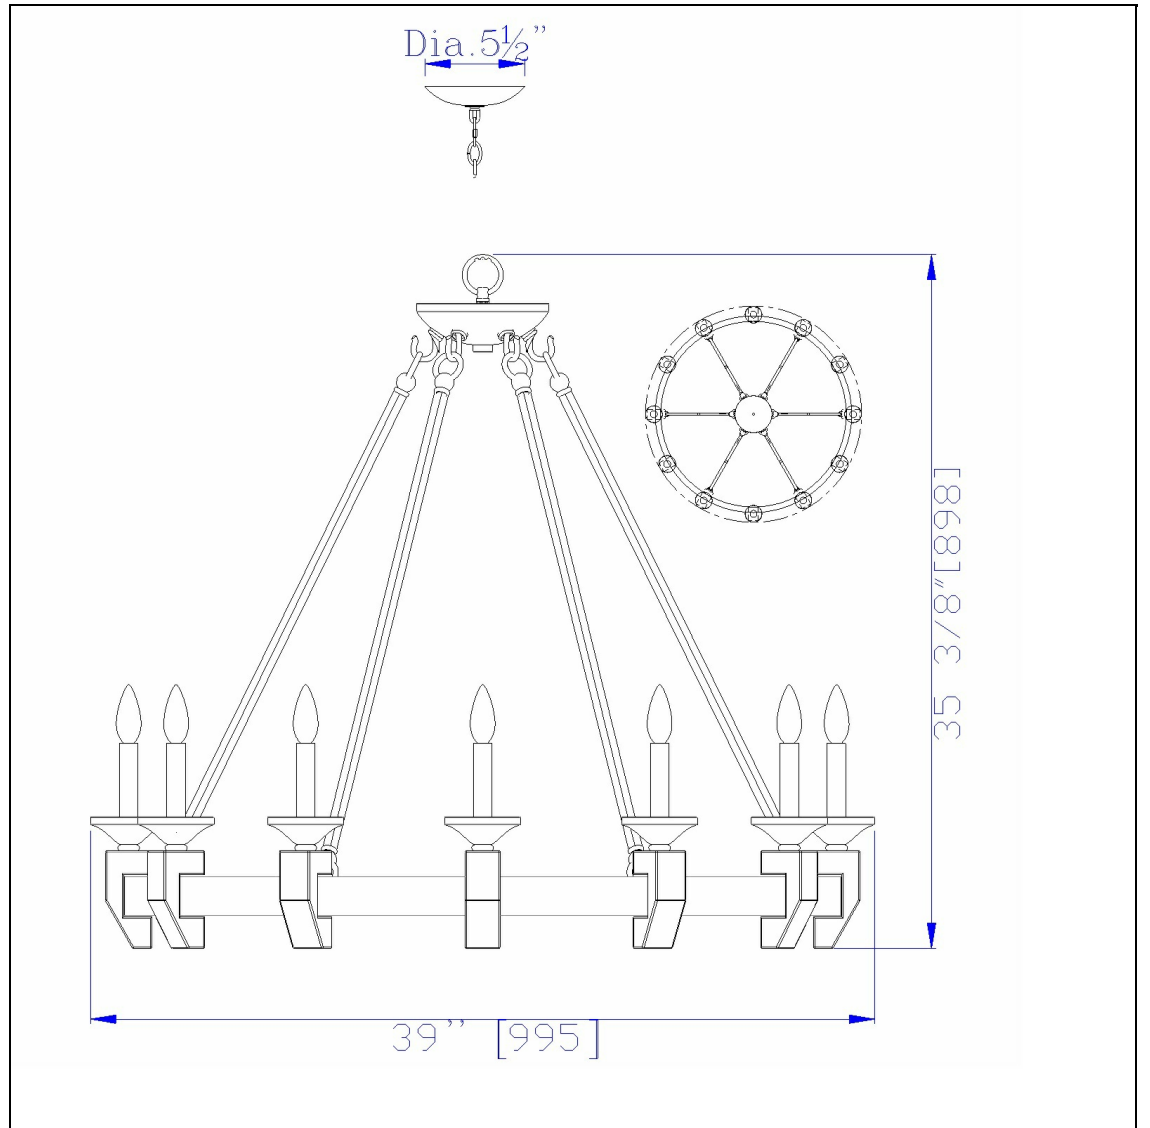

Product No. **FX-3517-12**

Description

60W X 12 Cruz Metal/Wood Chandelier
Durable Metal and Wood Construction
Includes 6 Foot Chain
Includes 10 Feet of Wire
Ships in One Carton
Uses 12 Candelabra Base 60 Watt Max. Bulbs
Uses 12 Candelabra Base 60 Watt Max. Bulbs
35.38" Height Metal and Wood Chandelier in
Warm Bronze Finish

Technical Specifications

UPC	020193067284	Carton 1 Dimensions	12.00 x 41.80 x 41.80
Wattage	60WX12	Carton 2 Dimensions	0.00 x 0.00 x 41.80
CRI	N/A	Package Dimensions	L: 41.80 W: 41.80 H: 12.00
Lumen	N/A		
Switch Type	Hardwired		
Bulb Base	E12		
Number of Lights	12		
Color	Bronze/Wood		
Base Color	Bronze/Wood		