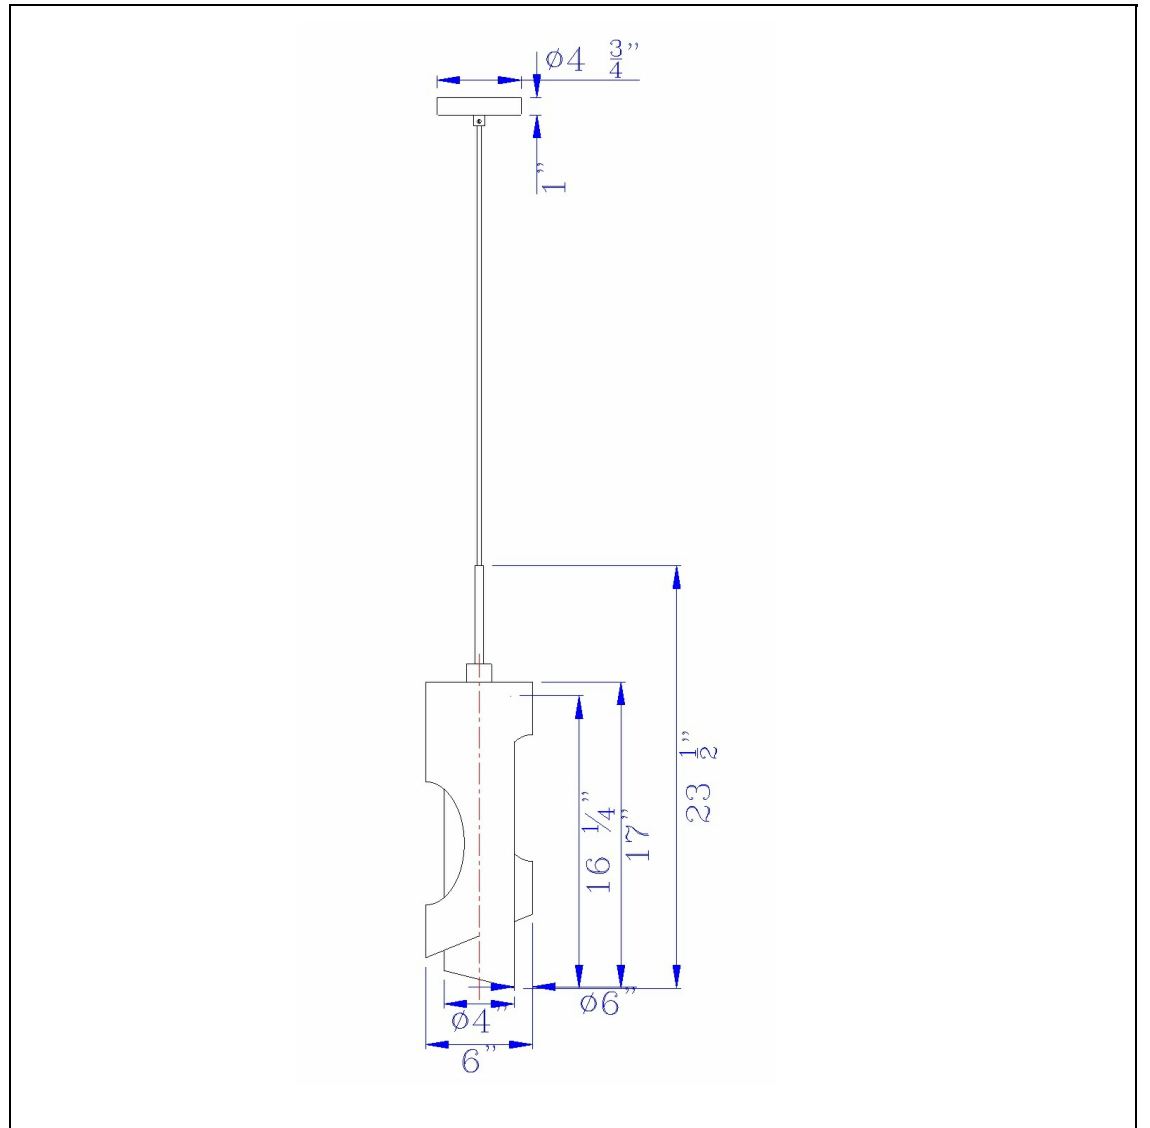

Product No. **FX-3669-1P**

Description

60W Zamora Wood Pendant With Clear Glass Shade (Edison Bulb Not included)
Durable Glass and Metal Construction
Decorative Wood Accents
Ships in One Carton
Canopy Included
Comes with 72" Cord
Comes with 72" Cord
23.5 Height Glass Pendant in Smoky Wood Finish

Technical Specifications

UPC	020193067284	Carton 1 Dimensions	24.00 x 16.80 x 16.80
Wattage	60W	Carton 2 Dimensions	0.00 x 0.00 x 16.80
CRI	N/A	Package Dimensions	L: 16.80 W: 16.80 H: 24.00
Lumen	N/A		
Switch Type	Hardwired		
Bulb Base	E26		
Number of Lights	1		
Color	Smoky Wood		
Base Color	Smoky Wood		