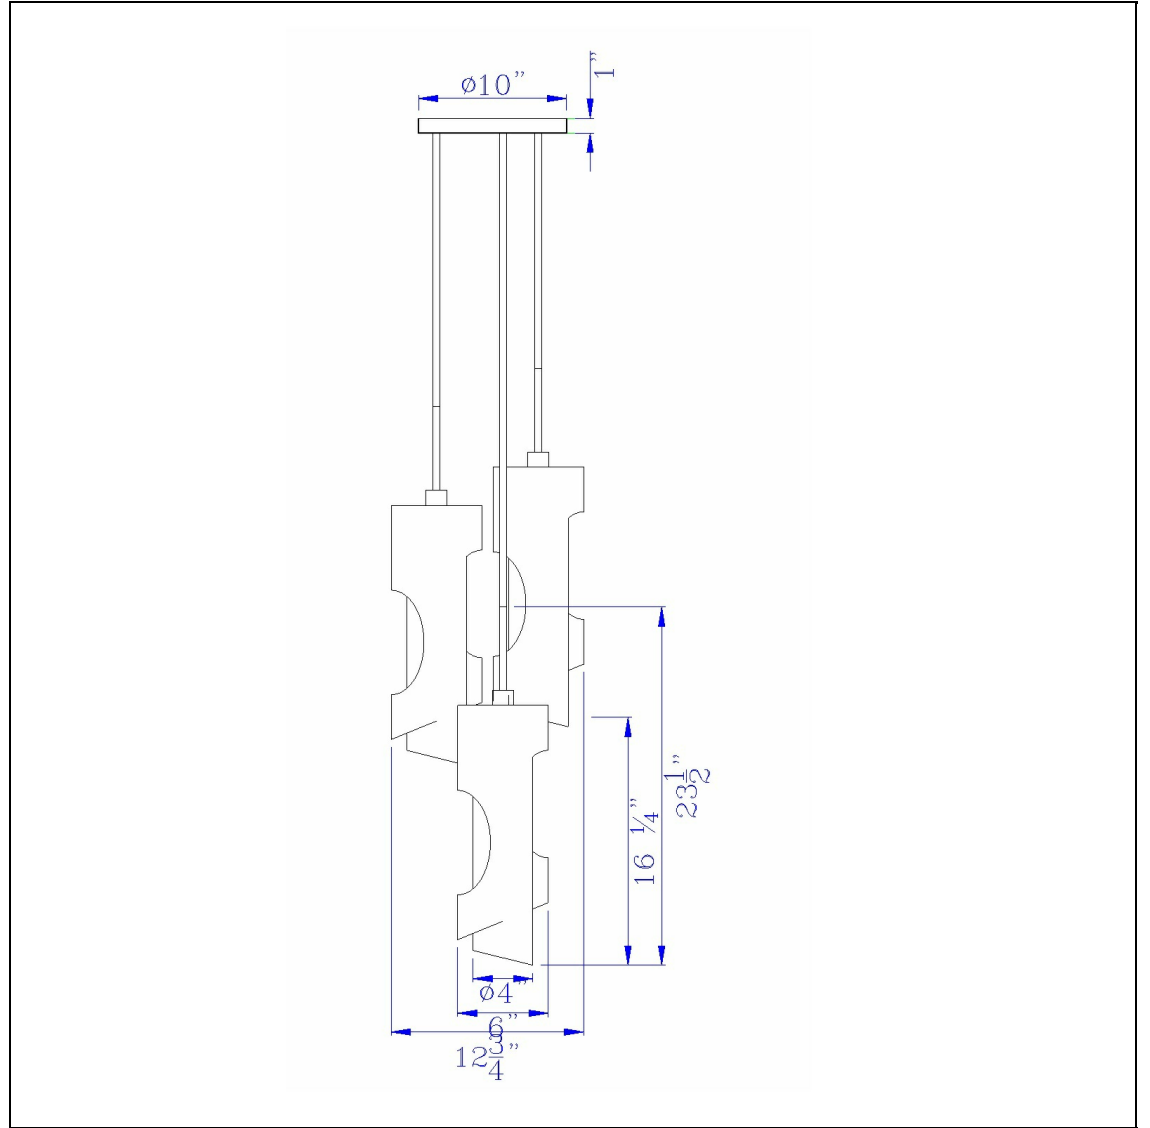

Product No. **FX-3669-3**

Description

60W X 3 Zamora 3 Light Wood Pendant  
With Clear Glass Shade (Edison Bulbs Not  
included)  
Durable Glass and Metal Construction  
Decorative Wood Accents  
Ships in One Carton  
Canopy Included  
Comes with 72" Cord  
Comes with 72" Cord  
23.5 Height Glass Pendant in Smoky Wood  
Finish

Technical Specifications

<b>UPC</b>	020193067284	<b>Carton 1 Dimensions</b>	16.00 x 20.00 x 20.00
<b>Wattage</b>	60WX3	<b>Carton 2 Dimensions</b>	0.00 x 0.00 x 20.00
<b>CRI</b>	N/A	<b>Package Dimensions</b>	L: 20.00 W: 20.00 H: 16.00
<b>Lumen</b>	N/A		
<b>Switch Type</b>	Hardwired		
<b>Bulb Base</b>	E26		
<b>Number of Lights</b>	3		
<b>Color</b>	Smoky Wood		
<b>Base Color</b>	Smoky Wood		