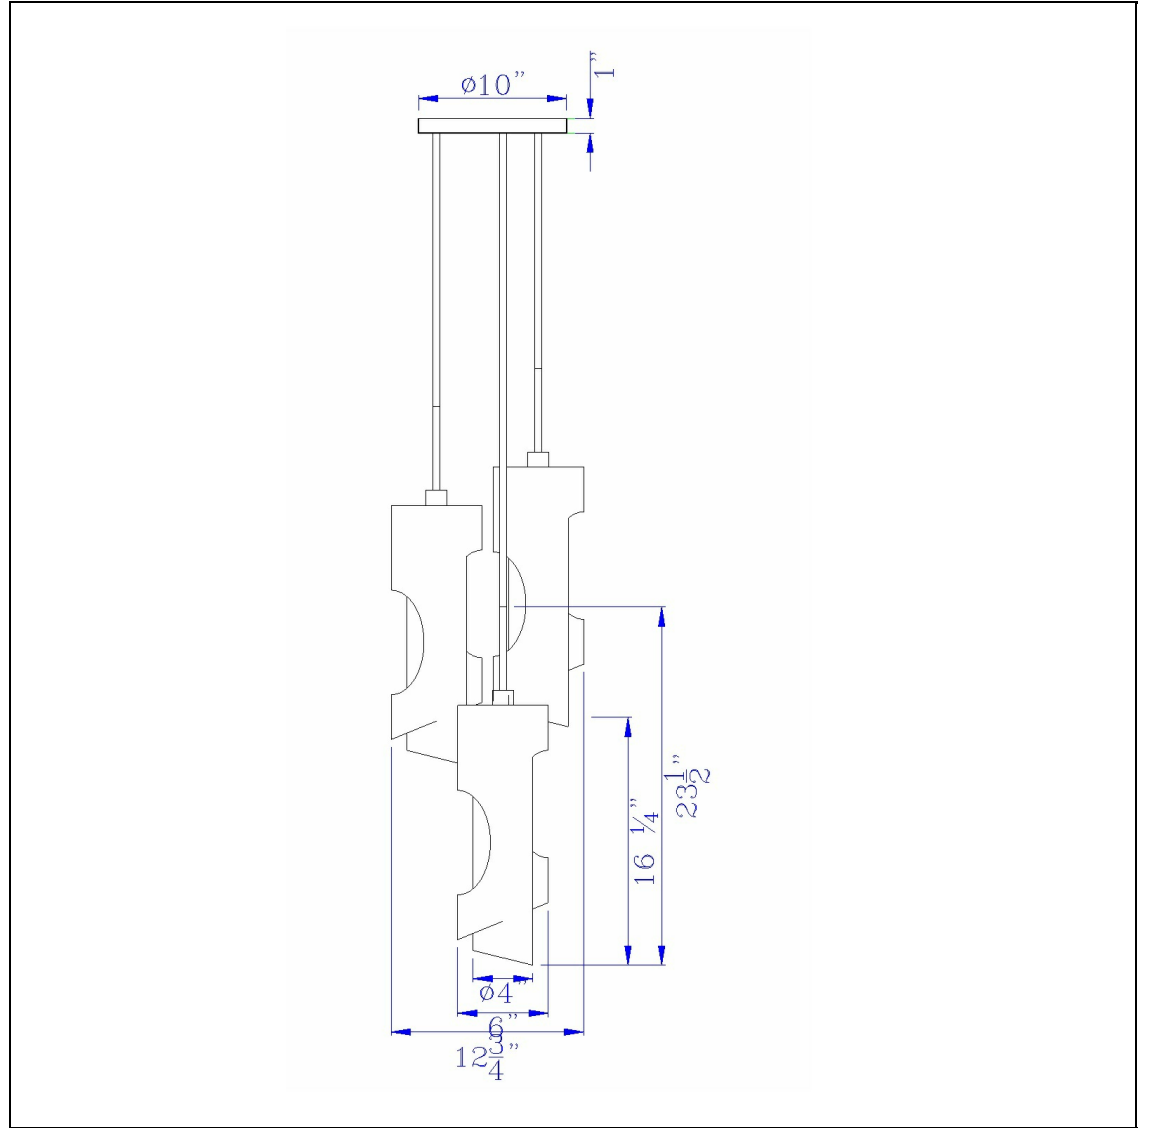

Product No. **FX-3669-3**

Description

60W X 3 Zamora 3 Light Wood Pendant
With Clear Glass Shade (Edison Bulbs Not
included)
Durable Glass and Metal Construction
Decorative Wood Accents
Ships in One Carton
Canopy Included
Comes with 72" Cord
Comes with 72" Cord
23.5 Height Glass Pendant in Smoky Wood
Finish

Technical Specifications

UPC	020193067284	Carton 1 Dimensions	16.00 x 20.00 x 20.00
Wattage	60WX3	Carton 2 Dimensions	0.00 x 0.00 x 20.00
CRI	N/A	Package Dimensions	L: 20.00 W: 20.00 H: 16.00
Lumen	N/A		
Switch Type	Hardwired		
Bulb Base	E26		
Number of Lights	3		
Color	Smoky Wood		
Base Color	Smoky Wood		