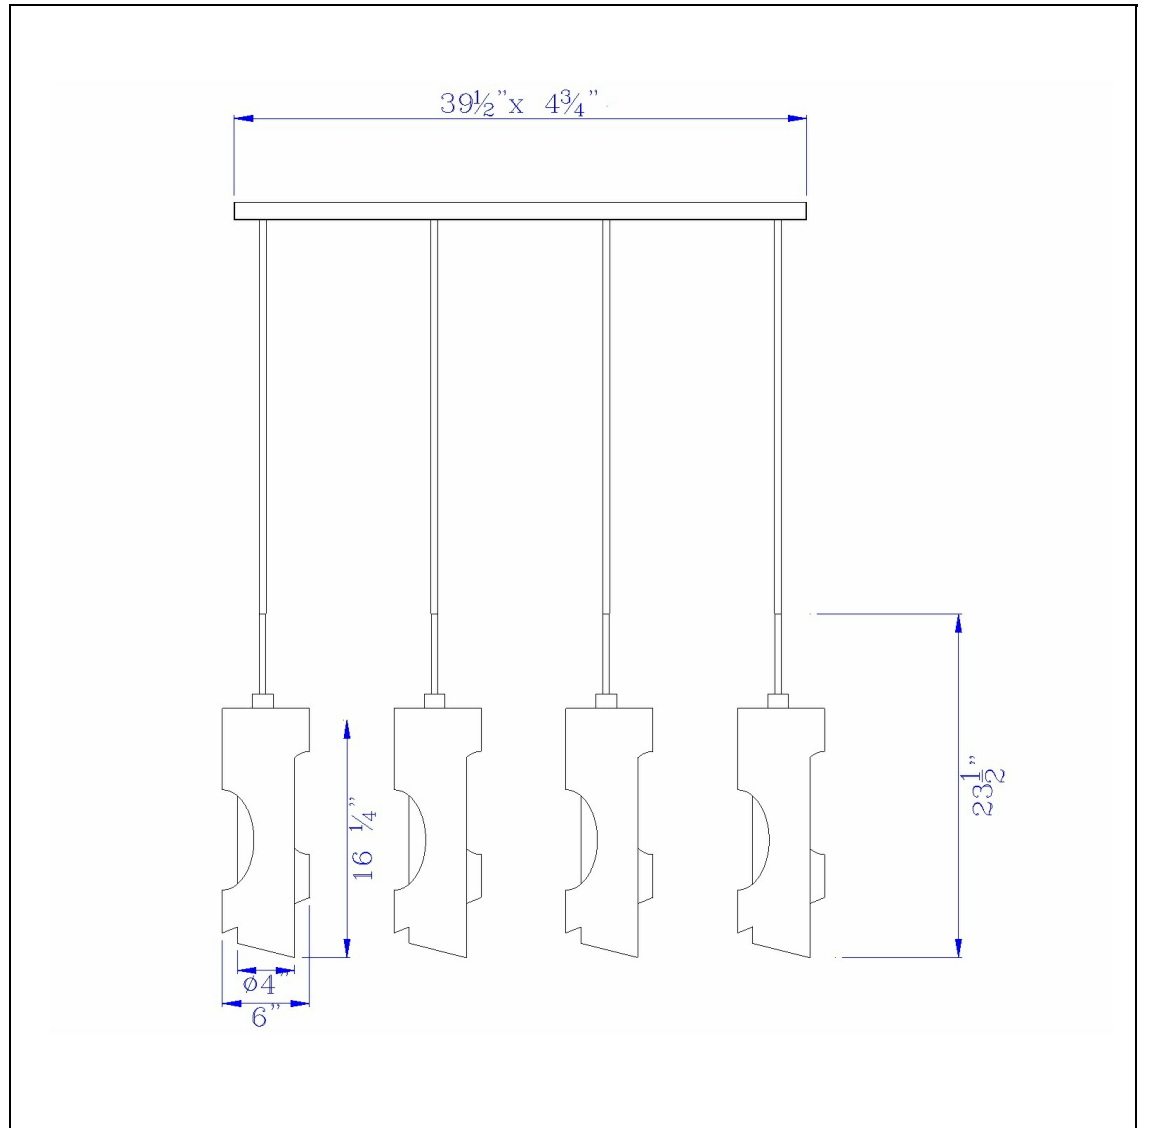

Product No. **FX-3669-4**

Description

60W X 4 Zamora 4 Light Wood Island Style Fixture (Edison Bulbs Not included)  
Durable Glass and Metal Construction  
Decorative Wood Accents  
Ships in One Carton  
Canopy Included  
Comes with 72" Cord  
Comes with 72" Cord  
23.5 Height Glass Pendant in Smoky Wood Finish

Technical Specifications

<b>UPC</b>	020193067284
<b>Wattage</b>	60WX4
<b>CRI</b>	N/A
<b>Lumen</b>	N/A
<b>Switch Type</b>	Hardwired
<b>Bulb Base</b>	E26
<b>Number of Lights</b>	4
<b>Color</b>	Smoky Wood
<b>Base Color</b>	Smoky Wood

<b>Carton 1 Dimensions</b>	16.00 x 13.00 x 40.00
<b>Carton 2 Dimensions</b>	0.00 x 0.00 x 40.00
<b>Package Dimensions</b>	L: 40.00 W: 13.00 H: 16.00