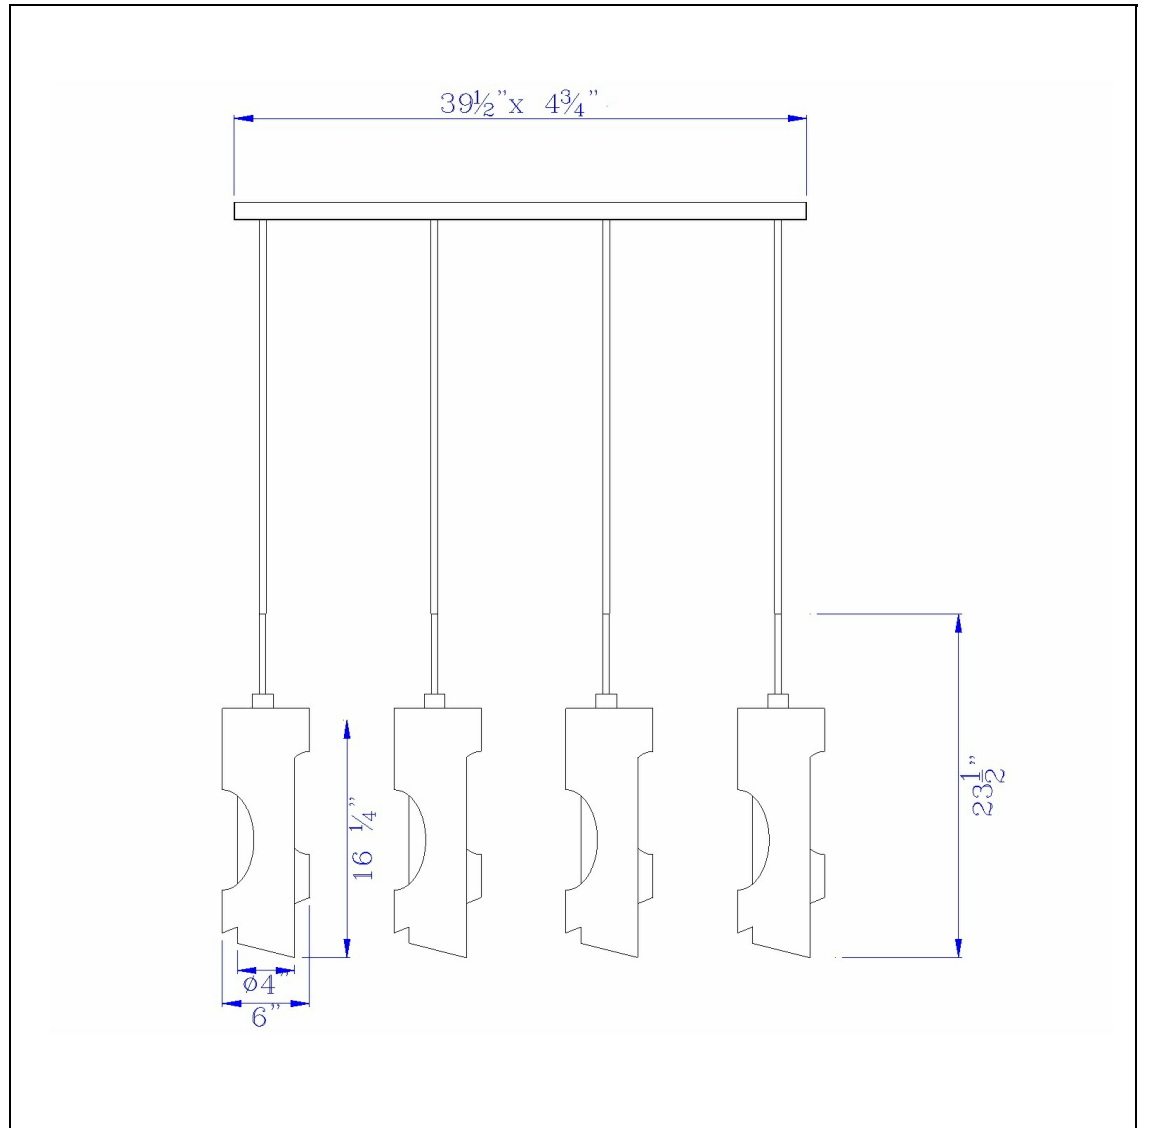

Product No. **FX-3669-4**

Description

60W X 4 Zamora 4 Light Wood Island Style Fixture (Edison Bulbs Not included)
Durable Glass and Metal Construction
Decorative Wood Accents
Ships in One Carton
Canopy Included
Comes with 72" Cord
Comes with 72" Cord
23.5 Height Glass Pendant in Smoky Wood Finish

Technical Specifications

UPC	020193067284
Wattage	60WX4
CRI	N/A
Lumen	N/A
Switch Type	Hardwired
Bulb Base	E26
Number of Lights	4
Color	Smoky Wood
Base Color	Smoky Wood

Carton 1 Dimensions	16.00 x 13.00 x 40.00
Carton 2 Dimensions	0.00 x 0.00 x 40.00
Package Dimensions	L: 40.00 W: 13.00 H: 16.00