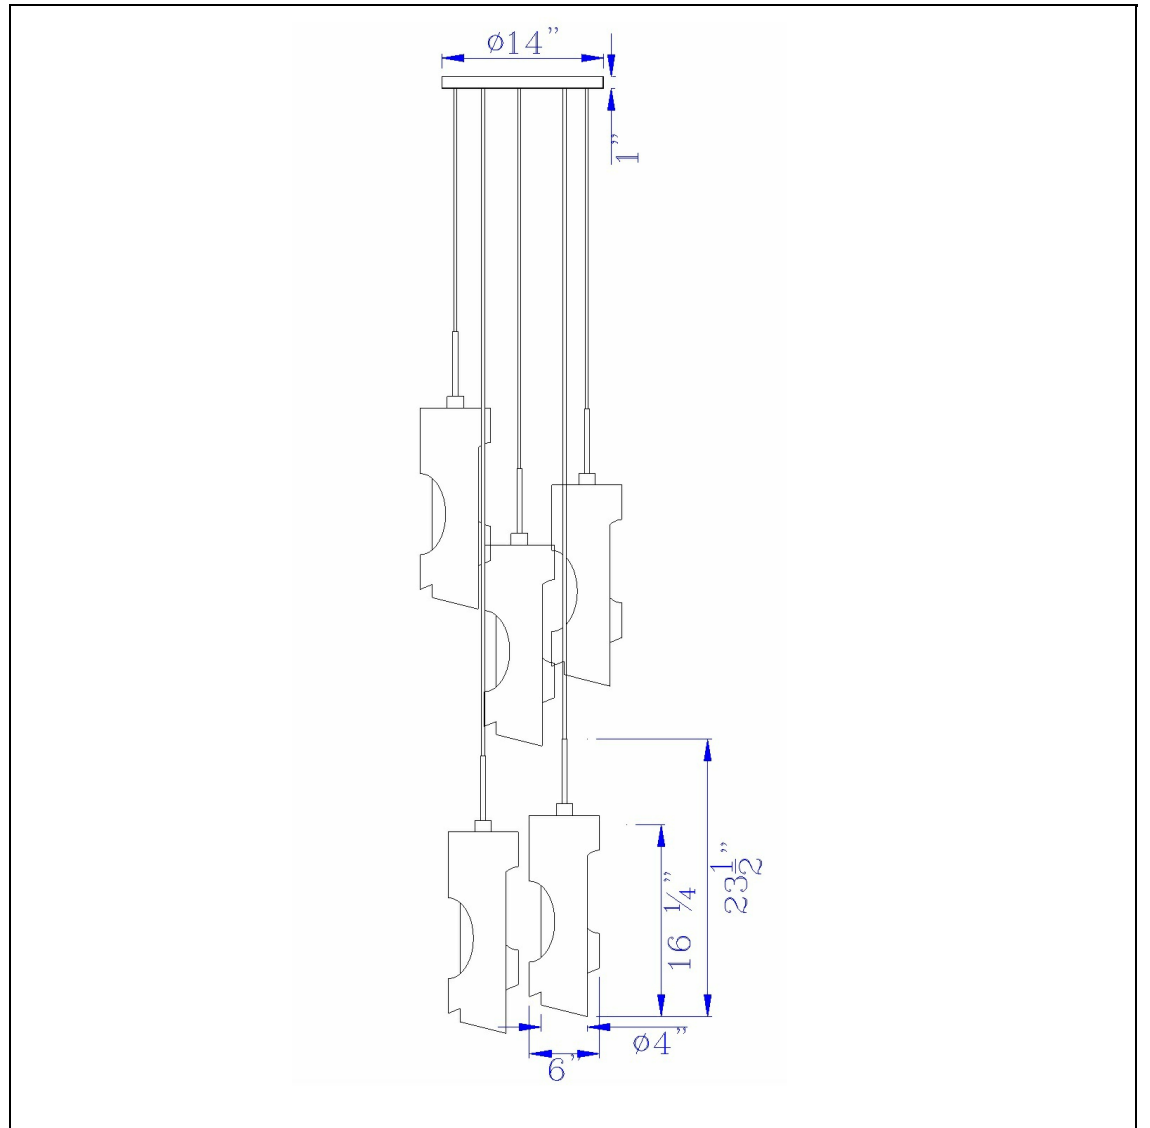

Product No. **FX-3669-5**

Description

60W X 5 Zamora 5 Light Wood Pendant  
With Clear Glass Shade (Edison Bulbs Not  
included)  
Durable Glass and Metal Construction  
Decorative Wood Accents  
Ships in One Carton  
Canopy Included  
Comes with 72" Cord  
Comes with 72" Cord  
23.5 Height Glass Pendant in Smoky Wood  
Finish

Technical Specifications

<b>UPC</b>	020193067284	<b>Carton 1 Dimensions</b>	21.00 x 21.00 x 25.00
<b>Wattage</b>	60WX5	<b>Carton 2 Dimensions</b>	0.00 x 0.00 x 25.00
<b>CRI</b>	N/A	<b>Package Dimensions</b>	L: 25.00 W: 21.00 H: 21.00
<b>Lumen</b>	N/A		
<b>Switch Type</b>	Hardwired		
<b>Bulb Base</b>	E26		
<b>Number of Lights</b>	5		
<b>Color</b>	Smoky Wood		
<b>Base Color</b>	Smoky Wood		