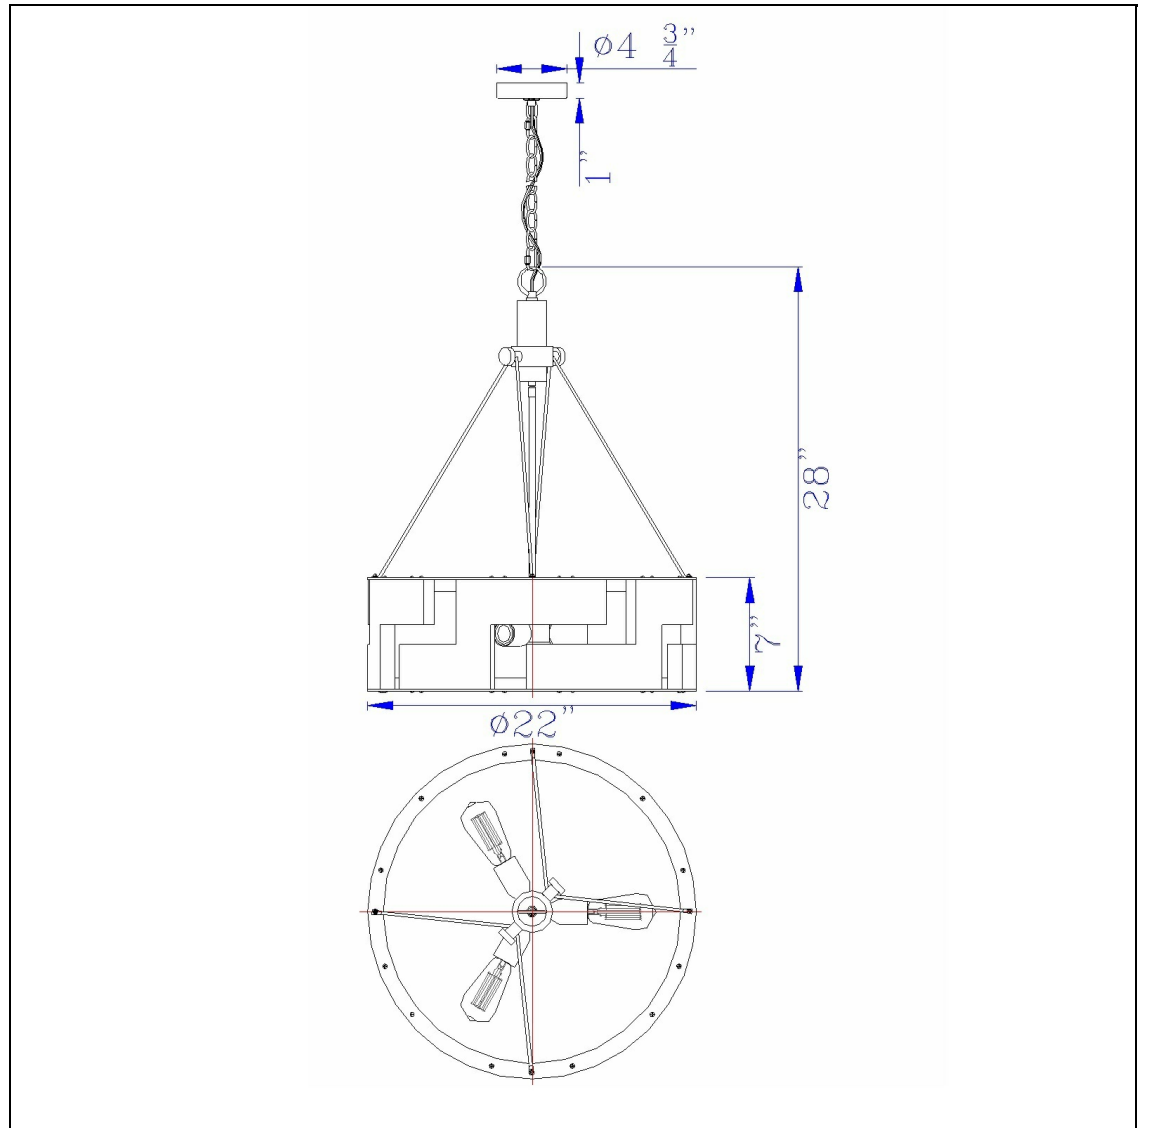

Product No. **FX-3670-3**

Description

60W X 3 Bradford Metal And Wood Chandelier (Edison Bulbs Not included)
Durable Metal and Wood Construction
Ships in One Carton
Smoky Wood Accents
Smoky Wood Accents
28" Height Metal Chandelier in Smoky Wood Finish

Technical Specifications

UPC	020193067284	Carton 1 Dimensions	11.10 x 24.40 x 24.40
Wattage	60WX3	Carton 2 Dimensions	0.00 x 0.00 x 24.40
CRI	N/A	Package Dimensions	L: 24.40 W: 24.40 H: 11.10
Lumen	N/A		
Switch Type	Hardwired		
Bulb Base	E26		
Number of Lights	3		
Color	Smoky Wood		
Base Color	Smoky Wood		