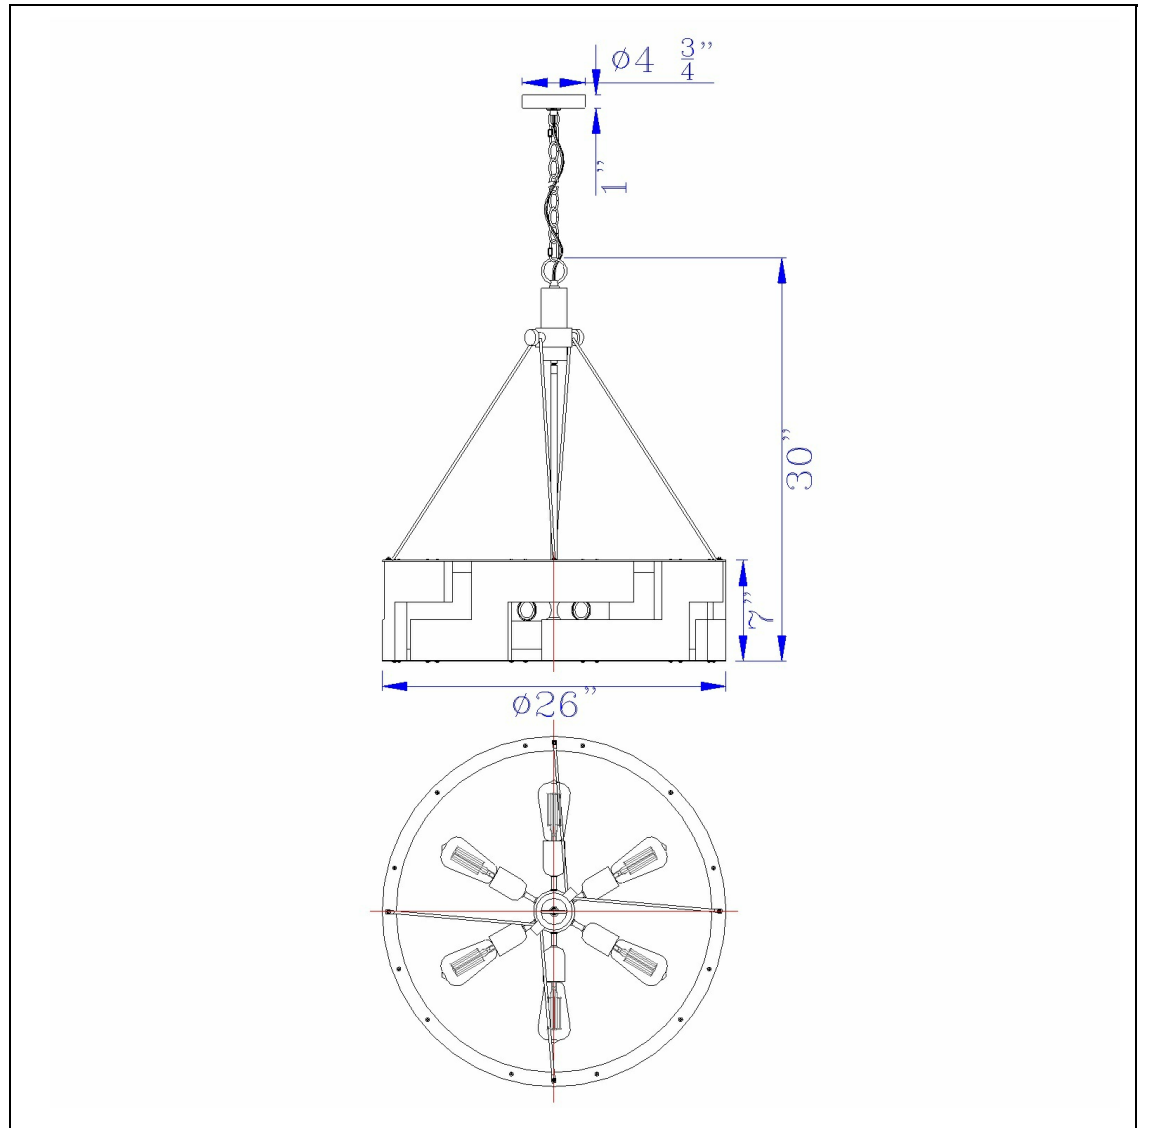

Product No. **FX-3670-6**

Description

60W X 6 Bradford Metal And Wood Chandelier (Edison Bulbs Not included)
Durable Metal and Wood Construction
Ships in One Carton
Smoky Wood Accents
Smoky Wood Accents
30" Height Metal Chandelier in Smoky Wood Finish

Technical Specifications

UPC	020193067284	Carton 1 Dimensions	11.10 x 28.40 x 28.40
Wattage	60WX6	Carton 2 Dimensions	0.00 x 0.00 x 28.40
CRI	N/A	Package Dimensions	L: 28.40 W: 28.40 H: 11.10
Lumen	N/A		
Switch Type	Hardwired		
Bulb Base	E26		
Number of Lights	6		
Color	Smoky Wood		
Base Color	Smoky Wood		