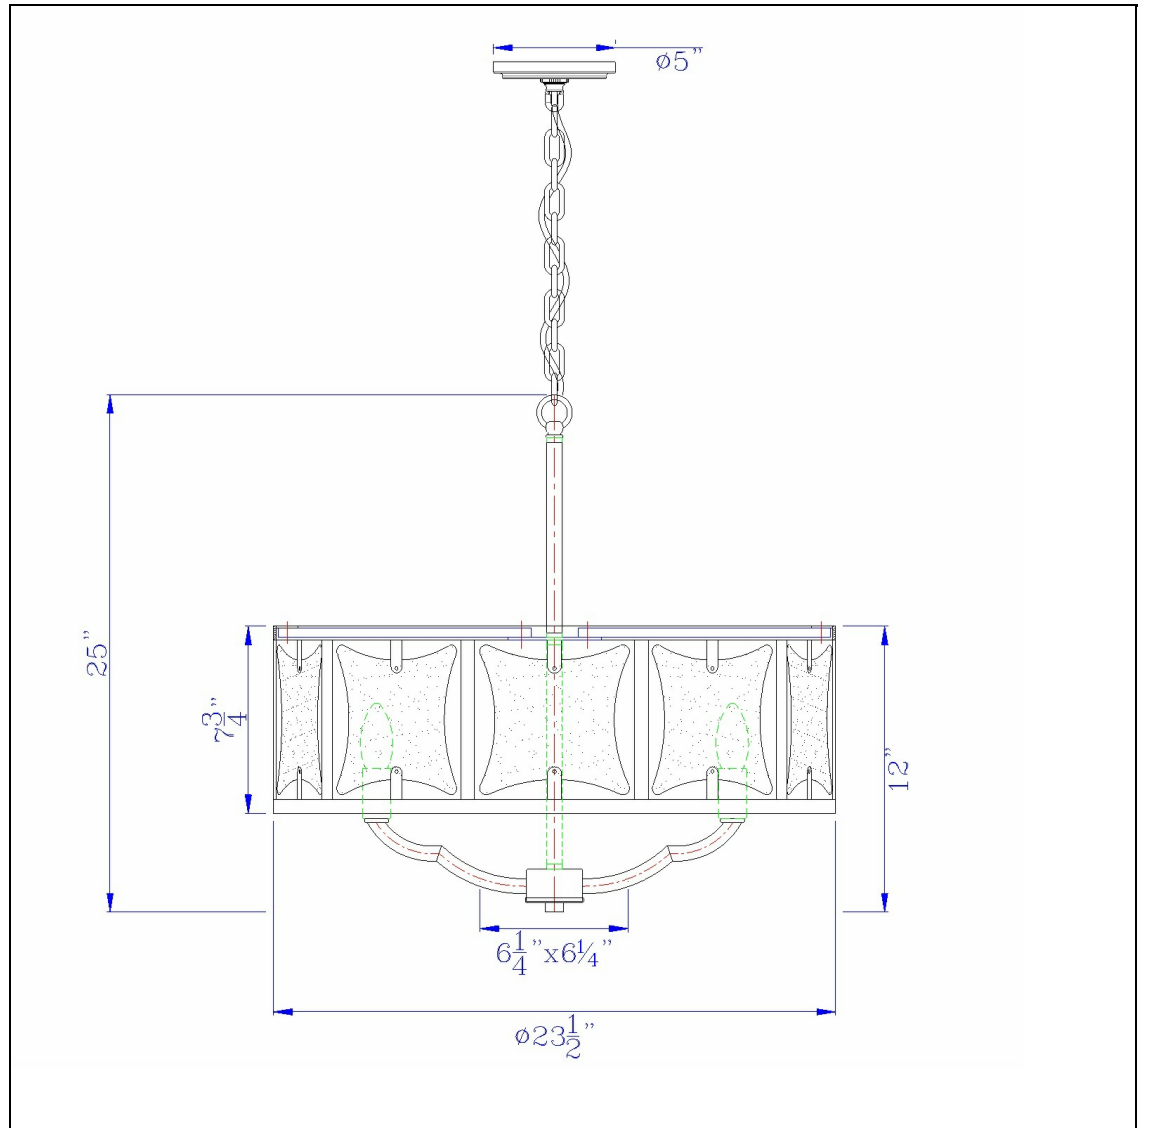

Product No. **FX-3677-6**

Description

60W X 6 Revenna Forged Iron Chandelier  
With Hand Crafted Glass  
Durable Metal and Glass Construction  
Ships in One Carton  
Includes 6 Foot Cord  
Textured Glass Accents  
Textured Glass Accents  
25" Height Iron Chandelier in Black Smith  
Finish

Technical Specifications

<b>UPC</b>	020193067284	<b>Carton 1 Dimensions</b>	9.30 x 30.50 x 30.50
<b>Wattage</b>	60WX6	<b>Carton 2 Dimensions</b>	0.00 x 0.00 x 30.50
<b>CRI</b>	N/A	<b>Package Dimensions</b>	L: 30.50 W: 30.50 H: 9.30
<b>Lumen</b>	N/A		
<b>Switch Type</b>	Hardwired		
<b>Bulb Base</b>	E12		
<b>Number of Lights</b>	6		
<b>Color</b>	Black		
<b>Base Color</b>	Black		