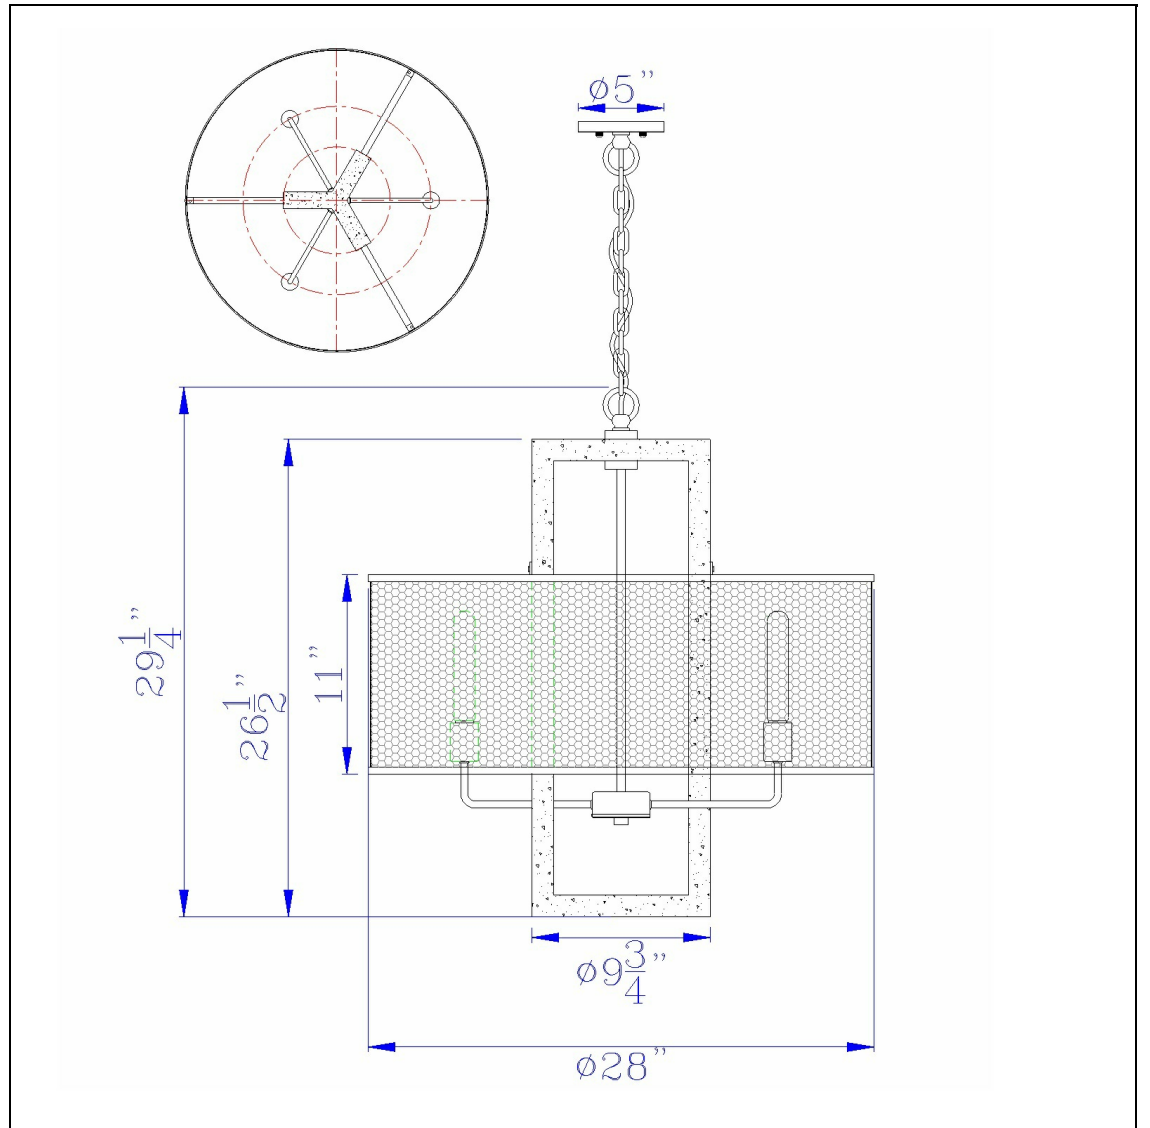

Product No. **FX-3678-6**

Description

60W X 6 Monza Wood Chandelier With Mesh Shade (Edison Bulbs Not included)
Durable Metal and Wood Construction
Ships in One Carton
Includes 6 Foot Chain
Includes 10 Feet of Wire
Uses Six 60 Watt Max. Medium Base Bulbs
Uses Six 60 Watt Max. Medium Base Bulbs
29" Height Mesh Chandelier with Wood Finish

Technical Specifications

UPC	020193067284	Carton 1 Dimensions	14.80 x 30.50 x 30.50
Wattage	60WX6	Carton 2 Dimensions	0.00 x 0.00 x 30.50
CRI	N/A	Package Dimensions	L: 30.50 W: 30.50 H: 14.80
Lumen	N/A		
Switch Type	Hardwired		
Bulb Base	E26		
Number of Lights	6		
Color	Wood		
Base Color	Wood		