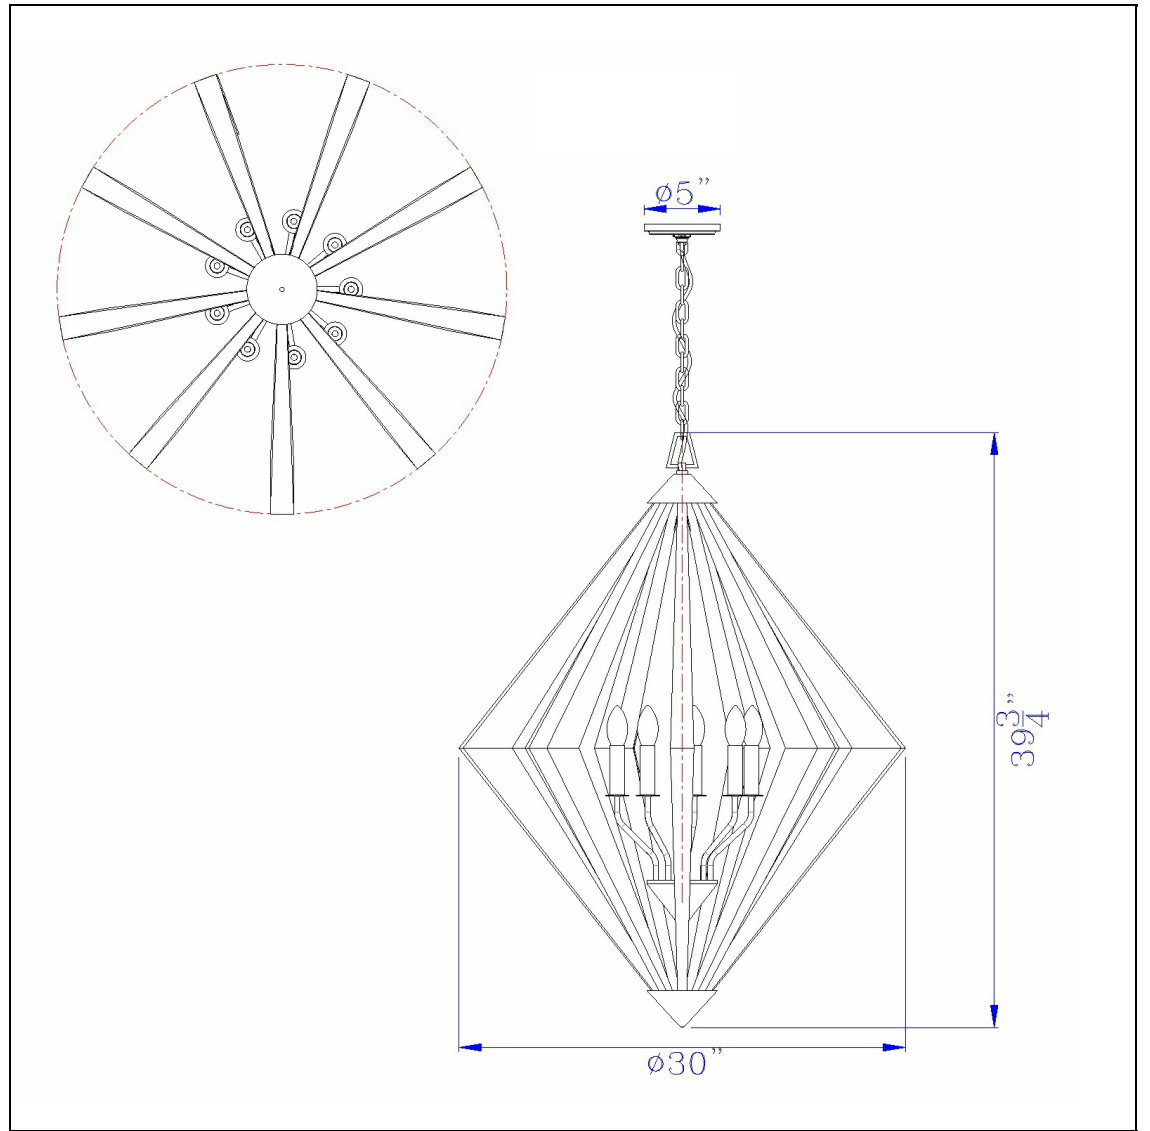

Product No. **FX-3679-9**

Description

60W X 9 Arezzo Wood Chandelier  
Durable Metal and Wood Construction  
Ships in One Carton  
Includes 6 Foot Chain  
Includes 10 Feet of Wire  
Uses Nine 40 Watt Max. Candelabra Base Bulbs  
Uses Nine 40 Watt Max. Candelabra Base Bulbs  
40" Height Chandelier in Wood

Technical Specifications

<b>UPC</b>	020193067284	<b>Carton 1 Dimensions</b>	41.00 x 21.00 x 33.00
<b>Wattage</b>	60WX9	<b>Carton 2 Dimensions</b>	0.00 x 0.00 x 33.00
<b>CRI</b>	N/A	<b>Package Dimensions</b>	L: 33.00 W: 21.00 H: 41.00
<b>Lumen</b>	N/A		
<b>Switch Type</b>	Hardwired		
<b>Bulb Base</b>	E12		
<b>Number of Lights</b>	9		
<b>Color</b>	Wood		
<b>Base Color</b>	Wood		